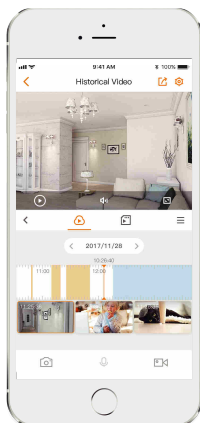

Stay close with what you care

With Cloud service, you will have access to what you care as long as Internet is available. You can record daily or motion videos on Cloud and playback anytime anywhere.