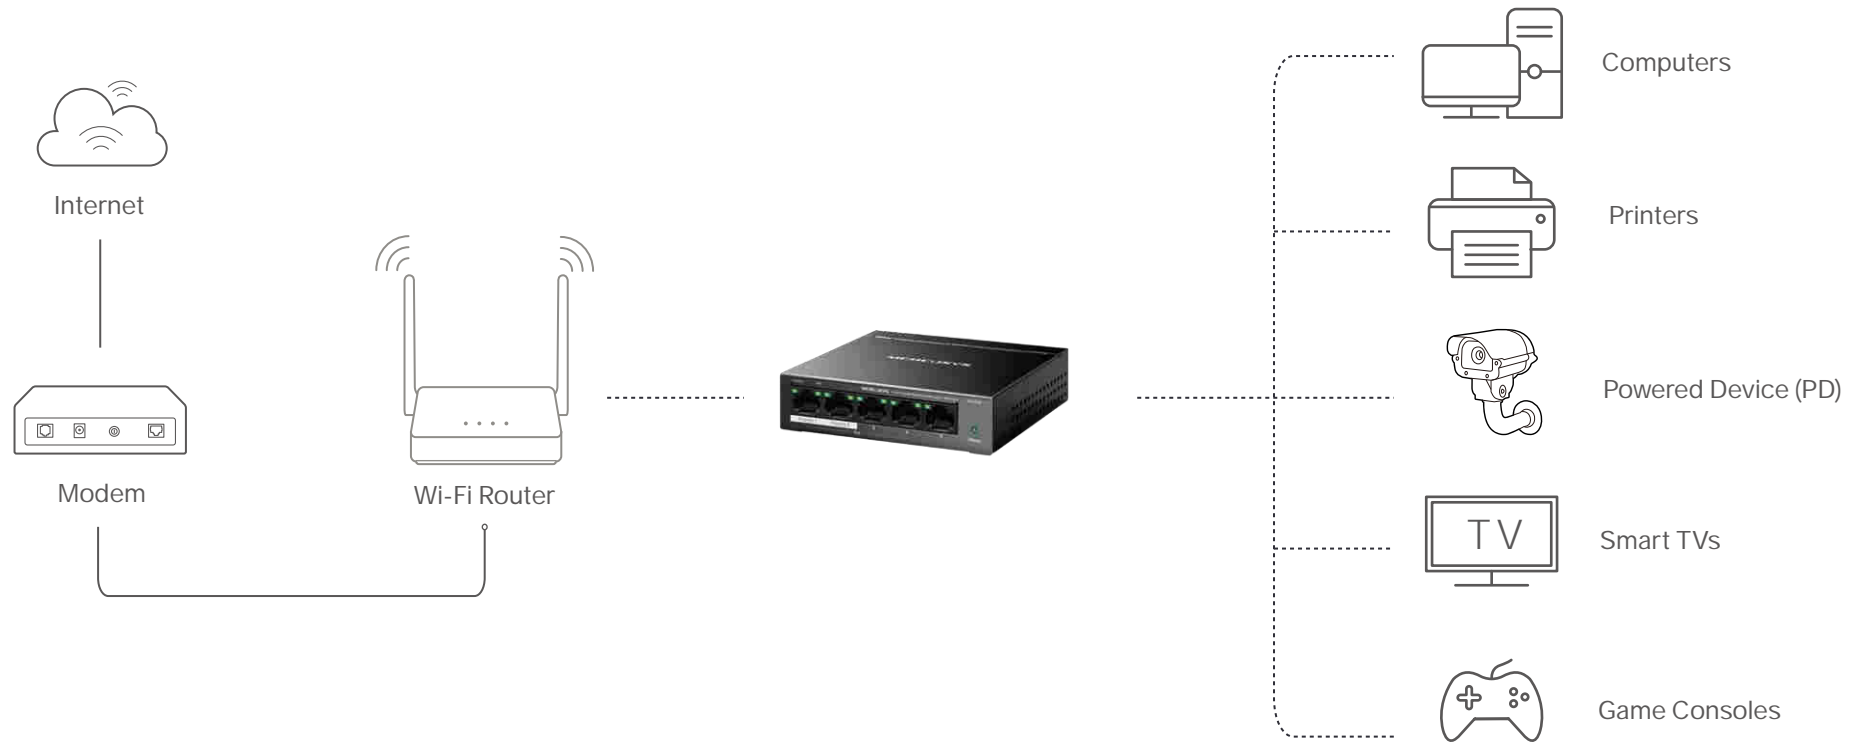

# 5-Port Gigabit Desktop Switch with 4-Port PoE+

Model: MS105GP

## // Highlights

- 5× 10/100/1000 Mbps RJ45 ports
- With four PoE+ ports, transfers data and power on one single cable
- Support PoE Power up to 30 W for each PoE port and 65 W for all PoE ports\*
- Increases PoE transmission distance to 250 m by Extend Mode\*
- One click to divide traffic for specific ports for stability and security
- Works with IEEE 802.3af/at compliant PDs
- Allows for efficient heat dissipation and long network life
- Simple to use and saves time and effort

## // Connections

Network deployment made simple with Power over Ethernet.