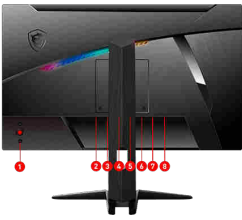

Frameless Design	Yes
PIP / PBP Function	N/A
VESA Mounting	100 x 100 mm
Note	Display Port: 2560x1440 (Up to 170Hz by DP overclocking) HDMI™: 2560x1440 (Up to 144Hz) *sRGB and DCI-P3 follow CIE1976 standard

CONNECTIONS

1. 5-Way Joystick Navigator
2. 1 x Power Jack
3. 1 x DisplayPort (1.2a)
4. 2 x HDMI™ (2.0b)
5. 1 x USB Type C (DisplayPort Alternate)
6. 1 x Earphone out
7. 1 x USB 2.0 Type B
8. 2 x USB 2.0 Type A