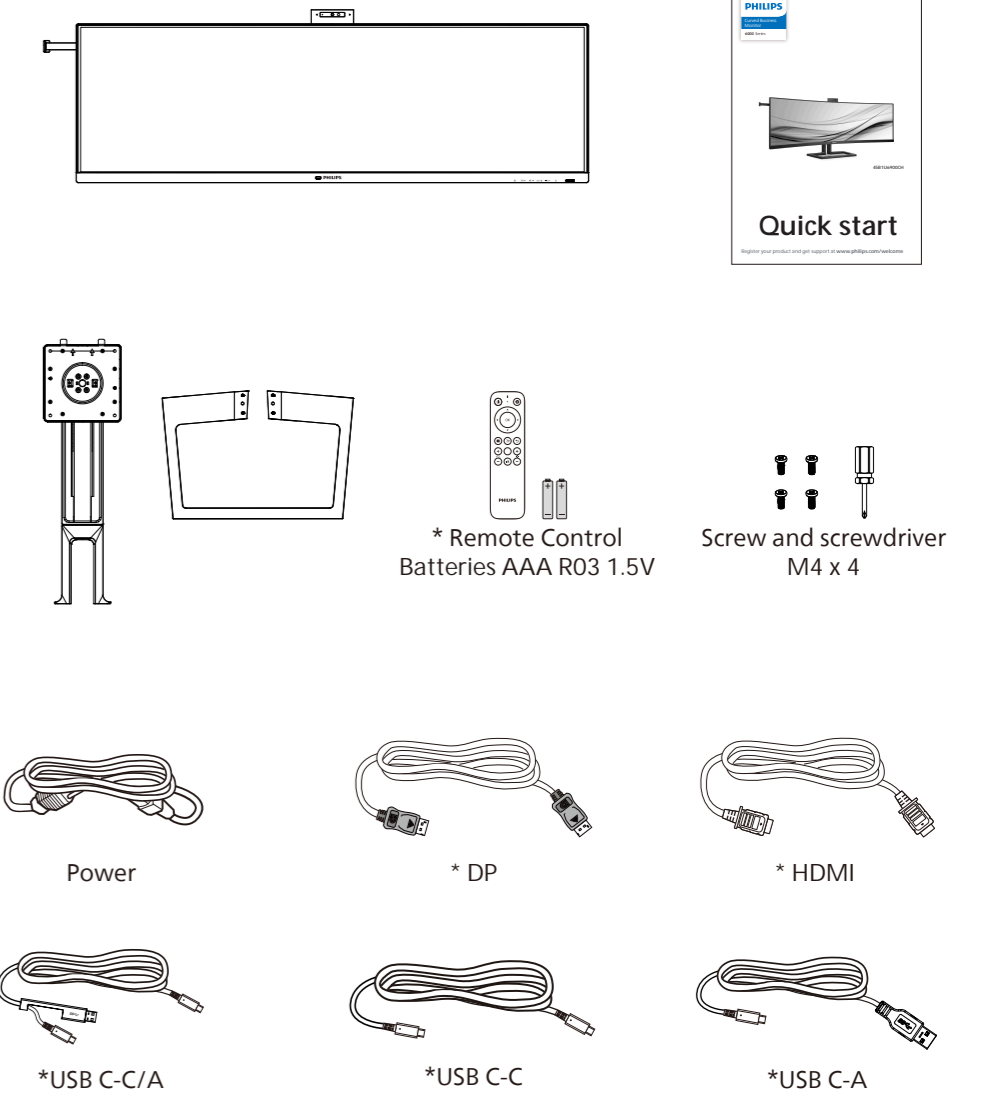

4

5

		SUB SOURCE POSSIBILITY (x1)					
MultiView		Inputs	HDMI 1	HDMI 2	DisplayPort	USBC1	USBC2
MAIN SOURCE (x1)	HDMI 1	●	●	●	●	●	●
	HDMI 2	●	●	●	●	●	●
	DisplayPort	●	●	●	●	●	●
	USBC1	●	●	●	●	●	●
	USBC2	●	●	●	●	●	●

Register your product and get support at www.philips.com/support

Version: M1145BU6900HQ2WWT
2022 © TOP Victory Investments Ltd. All rights reserved.

Specifications are subject to change without notice.

HDMI
The terms HDMI, HDMI High-Definition Multimedia Interface, HDMI Trade Dress and the HDMI Logos are trademarks or registered trademarks of HDMI Licensing Administrator, Inc.

www.philips.com

Energy Labelling
45B1U6900CH

Printed in China

PHILIPS

Curved Business Monitor

6000 Series

45B1U6900CH

Quick start

Register your product and get support at www.philips.com/welcome

Contents

*Different according to region
Display design may differ from that illustrated

1

CAUTION: Place the monitor face down on a smooth surface. Pay attention not to scratch or damage the screen.

2

USB docking (USB C-C)

USB hub (USB A-C)

KVM

Earphone-Hang

3