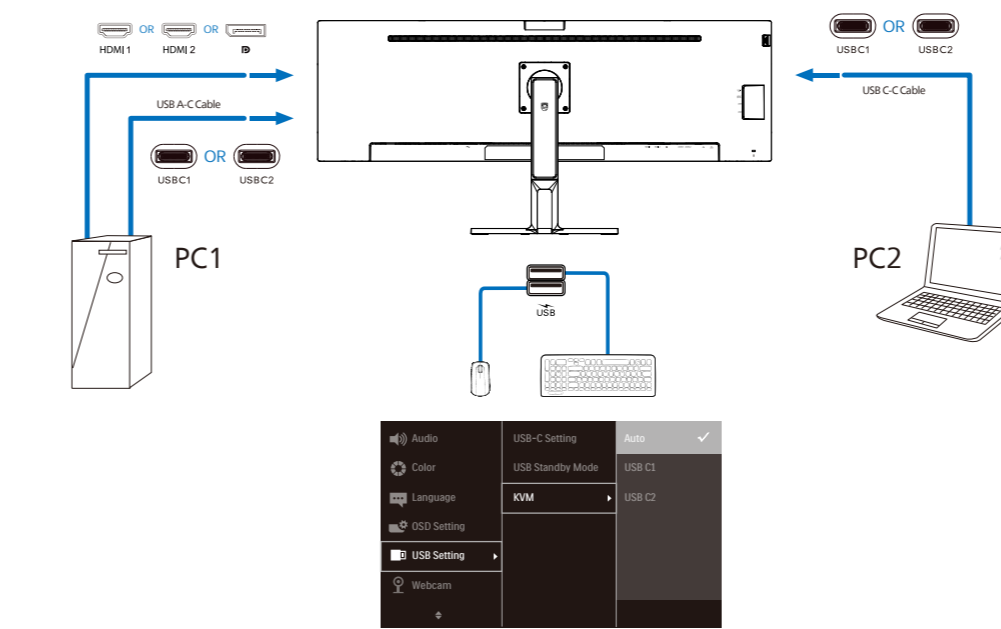

4

5

		SUB SOURCE POSSIBILITY (x1)					
MultiView		Inputs	HDMI 1	HDMI 2	DisplayPort	USBC1	USBC2
MAIN SOURCE (x1)	HDMI 1	●	●	●	●	●	●
	HDMI 2	●	●	●	●	●	●
	DisplayPort	●	●	●	●	●	●
	USBC1	●	●	●	●	●	●
	USBC2	●	●	●	●	●	●

Register your product and get support at www.philips.com/support

Version: M1145BU6900HQ2WWT
2022 © TOP Victory Investments Ltd. All rights reserved.

Specifications are subject to change without notice.

HDMI
The terms HDMI, HDMI High-Definition Multimedia Interface, HDMI Trade Dress and the HDMI Logos are trademarks or registered trademarks of HDMI Licensing Administrator, Inc.

www.philips.com

Energy Labelling
45B1U6900CH

Printed in China

PHILIPS

Curved Business Monitor

6000 Series

45B1U6900CH

Quick start

Register your product and get support at www.philips.com/welcome

Contents

*Different according to region
Display design may differ from that illustrated

1

CAUTION: Place the monitor face down on a smooth surface. Pay attention not to scratch or damage the screen.

2

USB docking (USB C-C)

USB hub (USB A-C)

KVM

Earphone-Hang

3