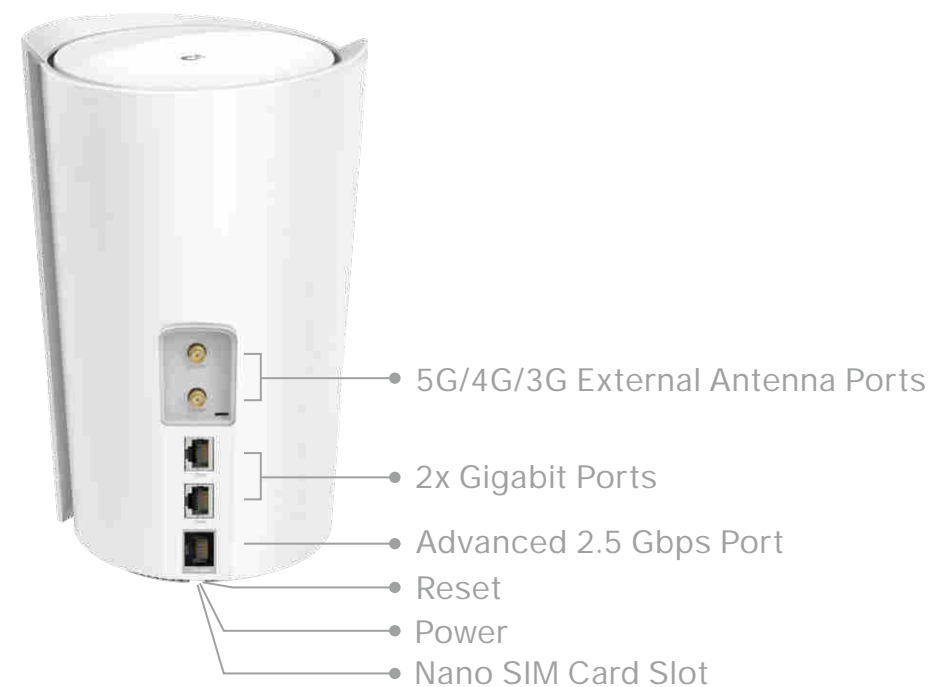

Three Modes in One

Choose the 4G/5G Router, Wireless Router or Access Point mode for your network needs

- 4G/5G Router Mode – Plug a SIM card and enjoy the fast and stable Wi-Fi
- Wi-Fi Router Mode – Creates an instant private wireless network
- Access Point Mode – Creates Wi-Fi access for any existing wired network

Work with All Deco Models

Form a Mesh network with your desired Deco models

- Compatible with All Deco Models – All Deco models can work together. Just expand Mesh Wi-Fi coverage anytime by adding more Decos
- Deco Mesh Technology – Eliminates dead zones and provides uninterrupted WiFi throughout your home

Specifications

Hardware

- CPU: 1.0 GHz Dual-Core CPU
- Ethernet Port: 1× 2.5 Gigabit port + 2× 1 Gigabit ports (WAN/LAN auto-sensing)^{***}
- Button: 1 RESET button on the underside
- Antenna: 4× LTE/5G internal antennas + 2× Wi-Fi internal antennas + 2× external antenna interface
- Power Consumption (without power adapter): 21 W max
- Dimensions (W × D × H): 8.3 × 5.1 × 4.8 in (210.5 × 130 × 123 mm)
- Power Adapter Input: 100-240 V~ 50-60 Hz 0.8 A
- Power Adapter Output: 12 V $\overline{=}$ 2 A