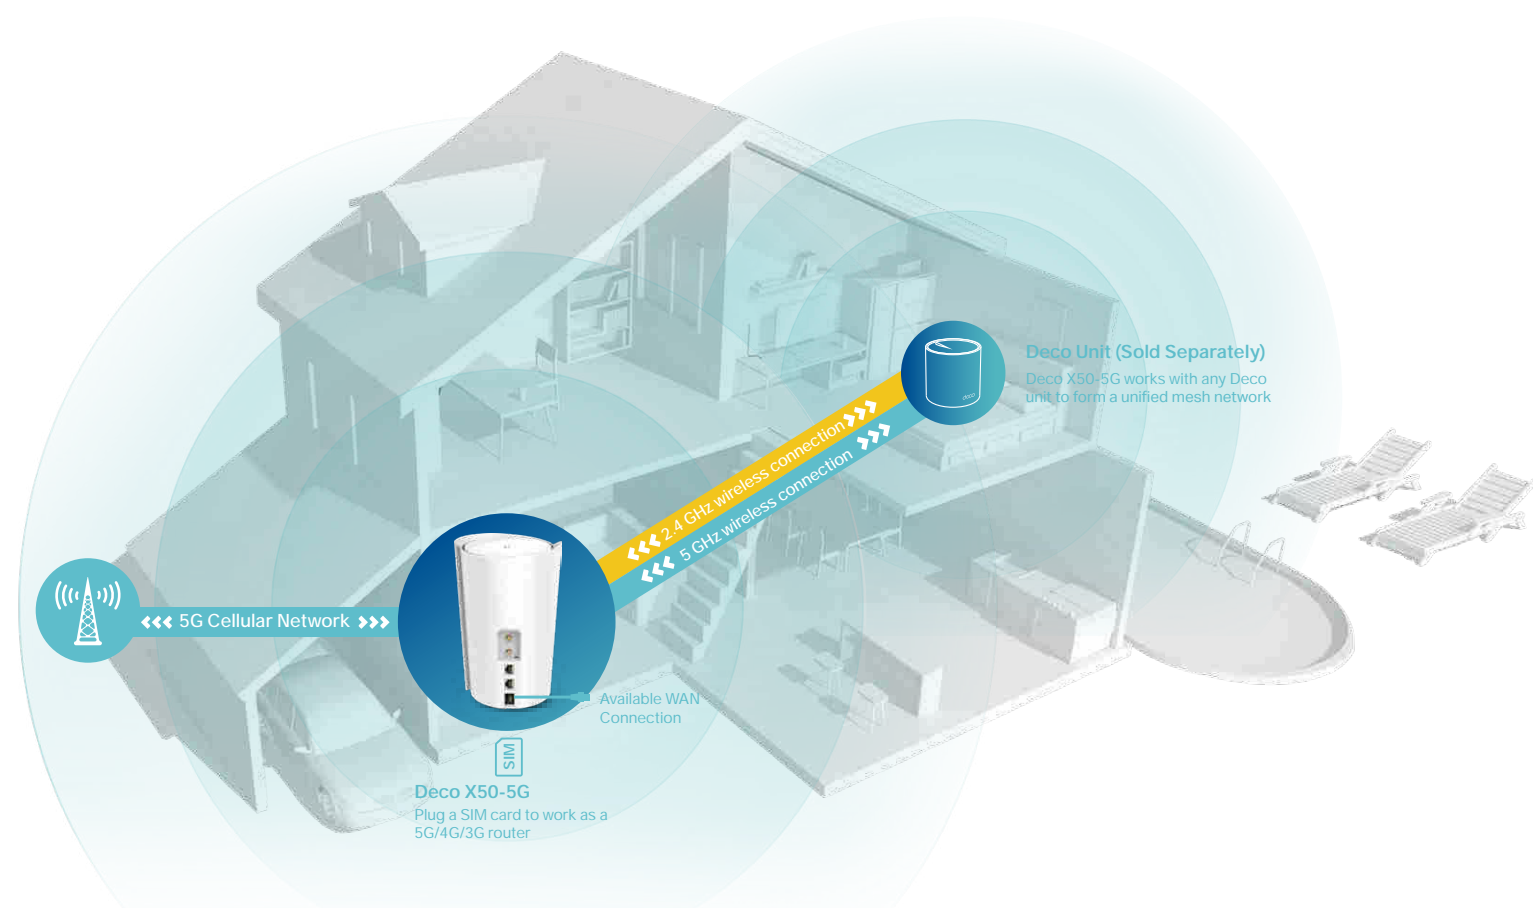

deco™ **5G**

Whole Home Mesh Wi-Fi 6 Router

5G
Up to 3.4 Gbps* **Wi-Fi 6**

AX3000 Whole Home Mesh Wi-Fi 6 System

Superior Mesh WiFi, Everywhere

Deco X50-5G

-  **5G/4G/3G** Modem Router
-  Dual Band Wi-Fi up to **3.0 Gbps**†
-  **2.5** Gigabit WAN/LAN Port

Compatible with
amazon alexa

works with
Google Home

HomeShield

 **tp-link**

Highlights

Superior Mesh Wi-Fi, Everywhere

Deco X50-5G = TP-Link Mesh Technology + Wi-Fi 6 + 5G/4G/3G Router

Wi-Fi Dead-Zone Killer

Seamless Roaming with One Wi-Fi Name

Deco units work together to form a unified network with a single network name. Walk through your home and stay connected with the fastest possible speeds.[‡]

HomeShield Security