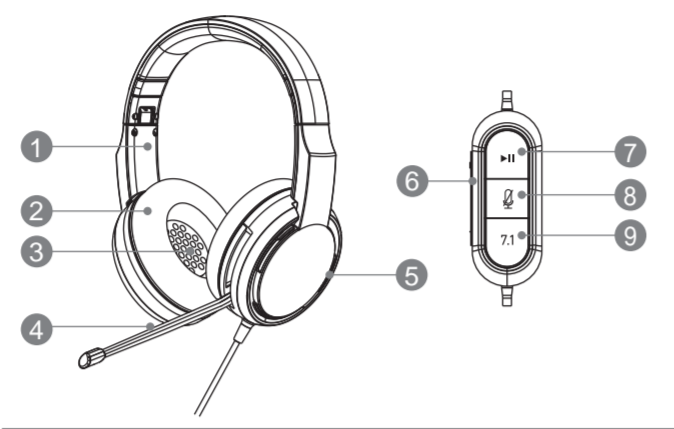

IMMERSE GH40 ENC

English

Introduction

System Requirements

- PC, laptop, or mobile devices with USB port available
- Windows® 10 and above

Product Overview

1. Adjustable Head Strap	6. Volume Control
2. Comfortable Ear Pad	7. Play/Pause Button
3. 40mm Driver Unit	8. Microphone Mute Button
4. Foldable Microphone	9. Virtual 7.1 Button
5. ENC Microphone	

繁體中文

繁體中文

簡介

系統需求

- 搭載 USB 接口的個人電腦、筆記型電腦或移動裝置
- Windows® 10 以上之作業系統

外觀檢視

1. 可調式伸縮頭帶
2. 舒適耳罩
3. 40mm 驅動單體
4. 可折疊麥克風
5. ENC 麥克風
6. 音量控制鍵
7. 播放/暫停按鈕
8. 麥克風靜音控制鍵
- 7.1 聲道控制鍵