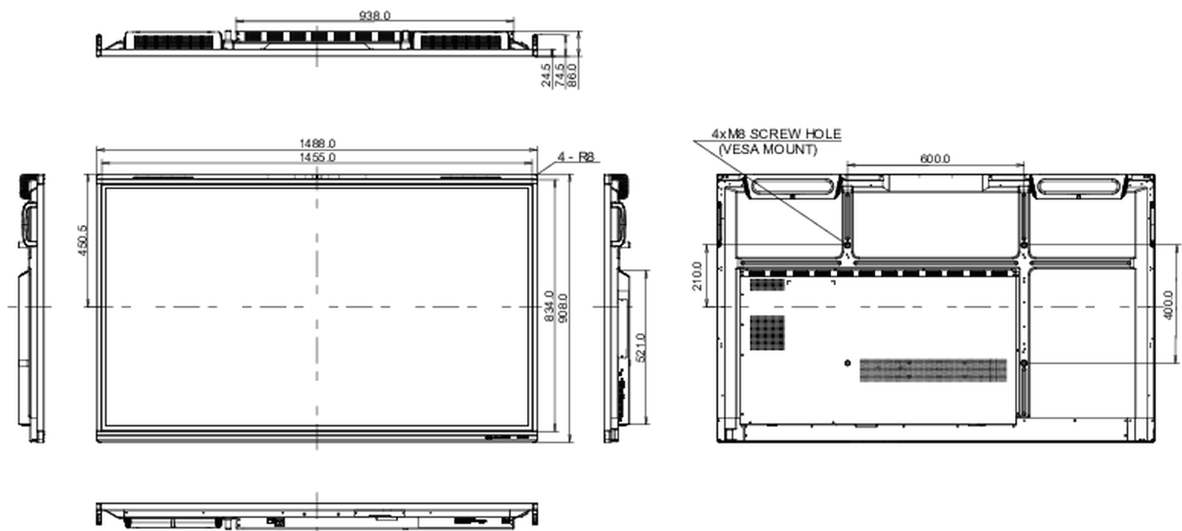

## 10 DIMENSIONS / WEIGHT

Product dimensions W x H x D	1488 x 908 x 86mm
Box dimensions W x H x D	1628 x 1005 x 208mm
Weight (without box)	39kg
Weight (with box)	48.3kg
EAN code	4948570122028

All trademarks and registered trademarks acknowledged. E & O E. Specification subject to change without notice. All LCD's comply with ISO-9241-307:2008 in connection with pixel defects.