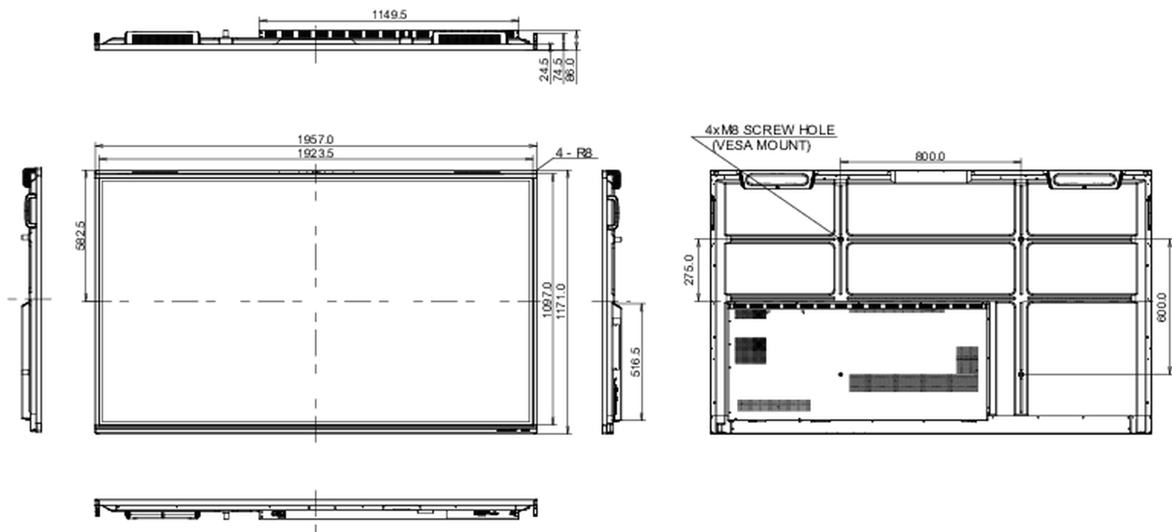

10 DIMENSIONS / WEIGHT

Product dimensions W x H x D	1957 x 1171 x 86mm
Box dimensions W x H x D	2110 x 1291 x 225mm
Weight (without box)	63.6kg
Weight (with box)	80.2kg
EAN code	4948570122042

All trademarks and registered trademarks acknowledged. E & O E. Specification subject to change without notice. All LCD's comply with ISO-9241-307:2008 in connection with pixel defects.