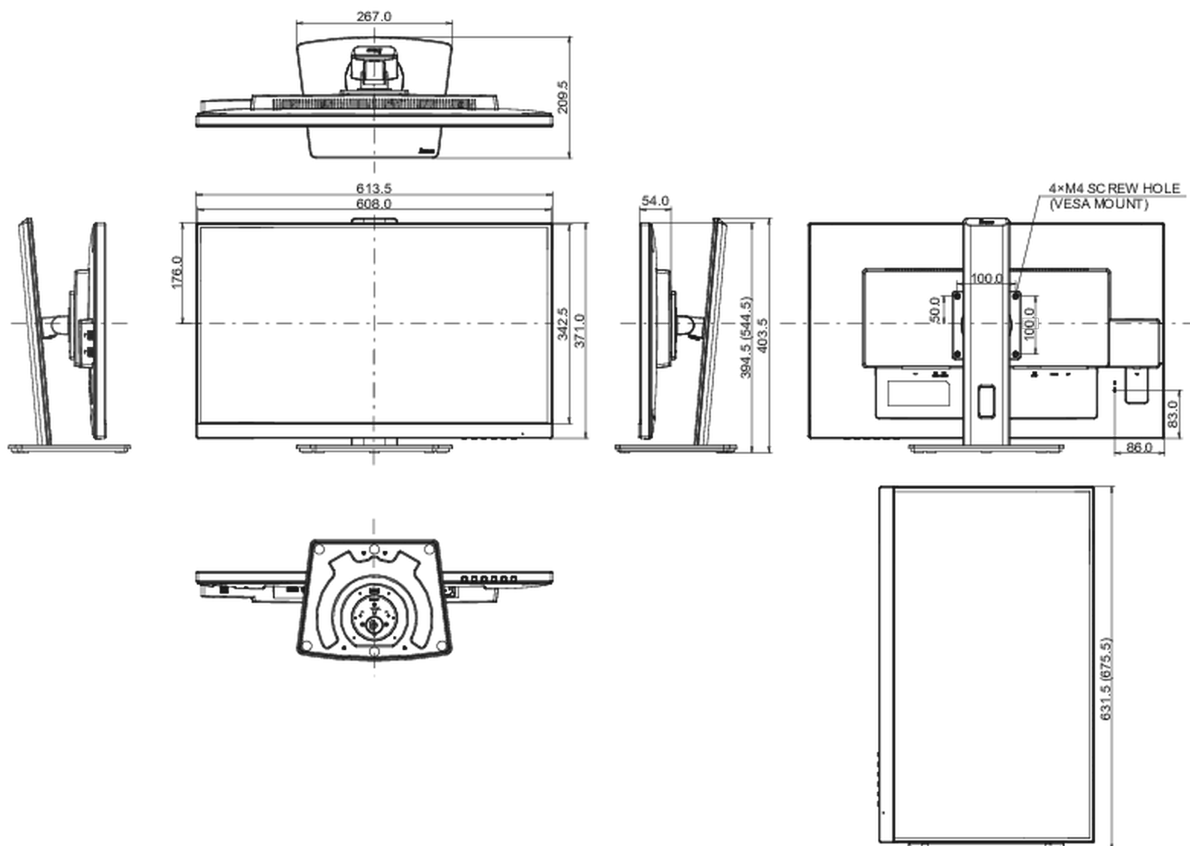

04 MECHANICAL

Display position adjustments	height, pivot (rotation), swivel, tilt
Height adjustment	150mm
Rotation (PIVOT function)	90°
Swivel stand	90°; 45° left; 45° right
Tilt angle	23° up; 5° down
VESA mounting	100 x 100mm

TCO Certified, CE, TÜV-GS, EAC, RoHS support, ErP, WEEE, REACH, UKCA

Energy efficiency class (Regulation (EU) 2017/1369)

E

REACH SVHC

above 0.1%: Lead

08 DIMENSIONS / WEIGHT

Product dimensions W x H x D

613.5 x 394 (544.5) x 209.5mm

Box dimensions W x H x D

693 x 446 x 170mm

Weight (without box)

6.8kg

Weight (with box)

8.4kg

EAN code

4948570121687