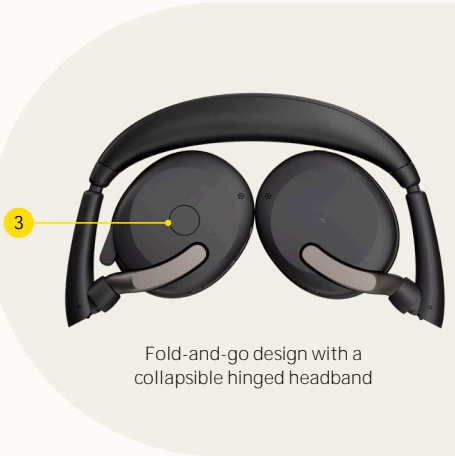

HOW TO USE

- ① Power | Bluetooth Pairing
- ② Charging port

- ③ Push x1 | Push x2
- ④ Push x1 | Voice Assistance
- ⑤ Push x1
- ⑥ Push x1
- ⑦ Push x1
- ⑧ ANC | HearThrough | ANC Off

FEATURES

BENEFITS