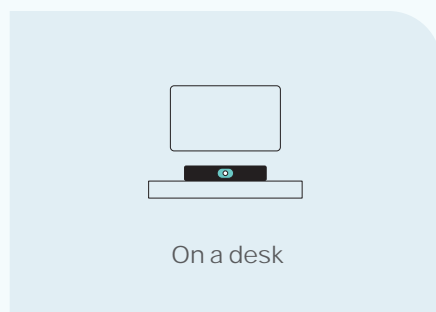

MeetingBar A10 optimizes your small space design and minimizes visible cabling with diverse mounting options.