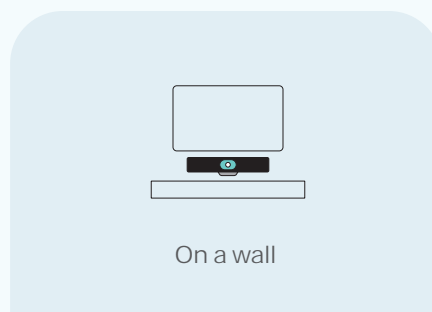

MeetingBar A10 optimizes your small space design and minimizes visible cabling with diverse mounting options.