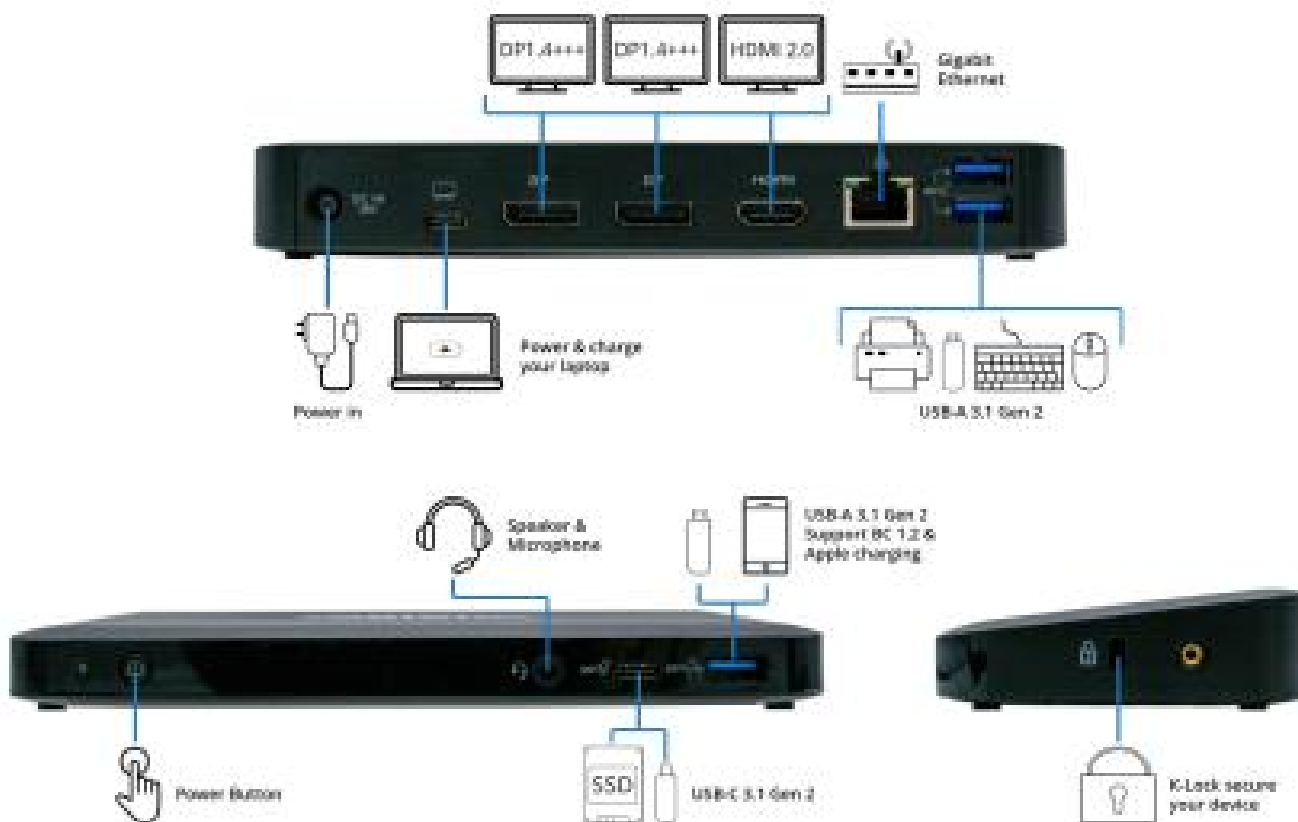

USB-C DOCKING STATION

Unlock Your Workstation's Potential

Enhance productivity and connect more to your workspace with this docking station. The USB-C dock allows for additional displays or other USB peripherals without compromising on performance. Smart Power Management functionality enables you to charge your device from power source.

The OSDOCK-USBC from Origin Storage is the best cost performance docking solution for I/O expansion and extending to multiple displays. Connect your peripherals and devices with 4 USB 3.1 ports, and enjoy super fast data transmission of up to 10Gbs.

Key Features

- **Increased Productivity in Ultra HD**
 - The USB-C dock supports Ultra HD 5K on a single screen or up to three 4K displays via USB-C with Displayport technology.
- **Quick and Convenient**
 - Work smarter with a single USB-C cable connectivity for video, audio, data and power. This eliminates the need for an additional power adapter, keeping your workspace clean and clutter free.
- **Peace of Mind**
 - Your USB-C dock is protected by a 1-Year Limited Hardware Warranty

Technical Specifications

Product Type	Universal Docking Station	AC Power Adapter	135 Watt
Host Connection	USB Type-C	Power Delivery (PD)	Up to 85W (20V/15V/9V/5V @ 4.25A)
Max. Resolution	Single Display 5120 x 2880 @ 60Hz Dual Display 3840 x 2160 @ 60Hz Triple Display 3840 x 2160 @ 30Hz	Dock LED Indicators	Blue (Power On)
Video Interfaces	2 x DP 1.4 1 x HDMI 2.0	Dimensions	190 x 85.3 x 27 mm
USB Ports	1 x USB-C 3.1 Gen 2 3 x USB-A 3.1 Gen 2 Front Port Supports BC 1.2 and Apple Charging	Weight	0.455 Kg
Audio Ports	1 x Combo	Warranty	1 Year RTB Warranty
Networking	Gigabit Ethernet (10/100/1000Mbps)	Compliance	CE, FCC
Security Slot Type	Kensington Lock Slot	What's in the Box	1 x OSDOCK-USBC Dock 1 x USB-C Cable 1 x 135W Power Adapter 1 x User Manual
Cable	USB-C male to USB-C male (1m)		