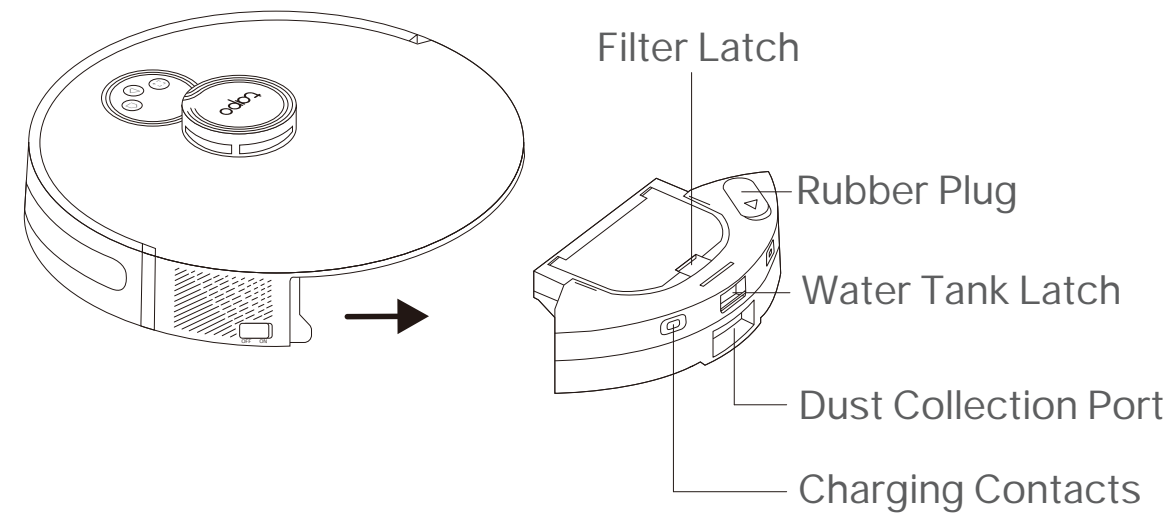

Spot Cleaning/Child Lock

- Press once: Start spot cleaning.
- Press and hold for 5 seconds: Turn on/off the child lock.

+ Combination Button

- Press and hold simultaneously for 5 seconds:
Enter setup mode to configure network.
- Press and hold simultaneously for 10 seconds:
Restore to factory default settings.

LED

- Red: Battery level < 20%; Error
- Orange: Battery level between 20% and 80%
- Green: Battery level > 80%

Overview

Overview

Auto-Empty Dock

- LED Indicator
- White: Working properly
 - Off: Robot vacuum is connected to the dock; sleeping.
 - Solid Red: Dust bag not installed; top cover not closed.
 - Flashing Red: Error