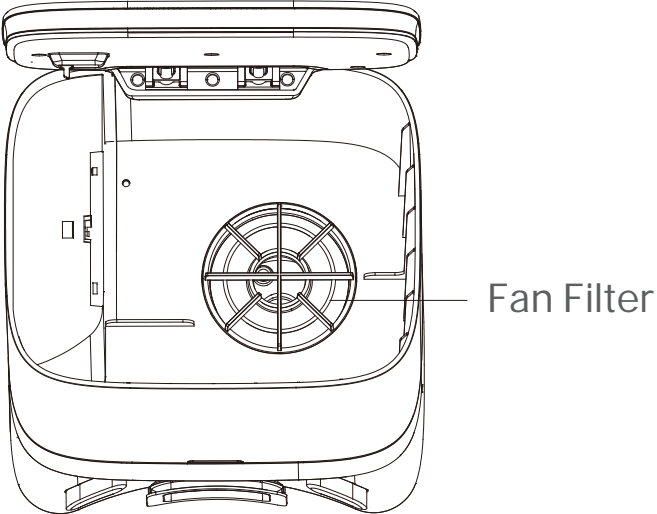

LED

- Red: Battery level < 20%; Error
- Orange: Battery level between 20% and 80%
- Green: Battery level > 80%

Overview

Overview

Auto-Empty Dock

- LED Indicator
- White: Working properly
 - Off: Robot vacuum is connected to the dock; sleeping.
 - Solid Red: Dust bag not installed; top cover not closed.
 - Flashing Red: Error