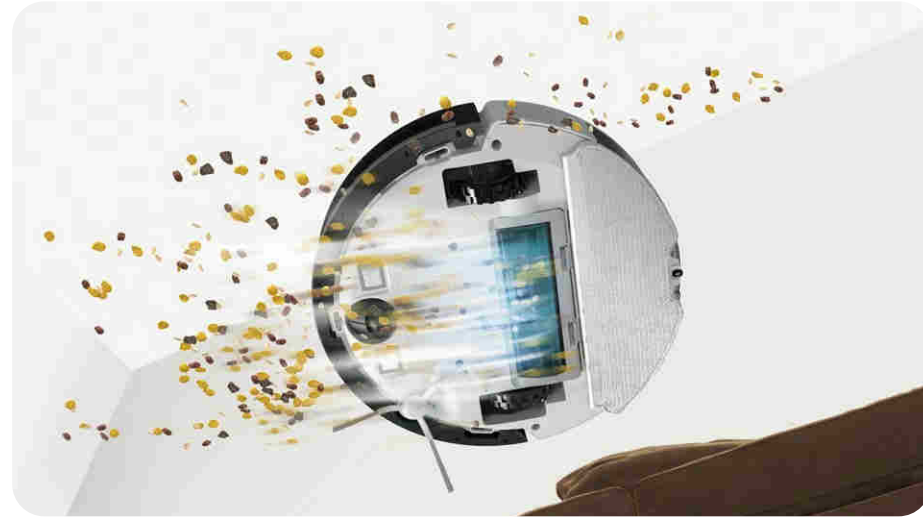

LED

- Red: Battery level < 20%; Error
- Orange: Battery level between 20% and 80%
- Green: Battery level > 80%

Overview

Overview

Auto-Empty Dock

- LED Indicator
- White: Working properly
 - Off: Robot vacuum is connected to the dock; sleeping.
 - Solid Red: Dust bag not installed; top cover not closed.
 - Flashing Red: Error

// Highlights

Up to 70 Days Hands-Free Cleaning

- **No-Fuss Auto Empty**
Automatically empties its dustbin after cleaning to keep your hands free
- **4L Sealed Disposable Dust Bag**
Dust stays out of sight for up to 70 days and your hands stay clean†
- **Empties without Residue**
The dock's strong 27000Pa suction power and shortened air duct help empty the dustbin within moments
- **Reduces Untimely Noise Interference**
Auto-adjusts emptying duration and follows do-not-disturb schedules to avoid noisy interruptions

// Highlights

4200Pa Hyper Suction

With industry-leading suction power up to 4200Pa, the Tapo Robot Vacuum is designed for a deeper clean that sweeps away debris sandwiched between gaps and dust hidden in carpets, leaving nothing but a spotless floor.