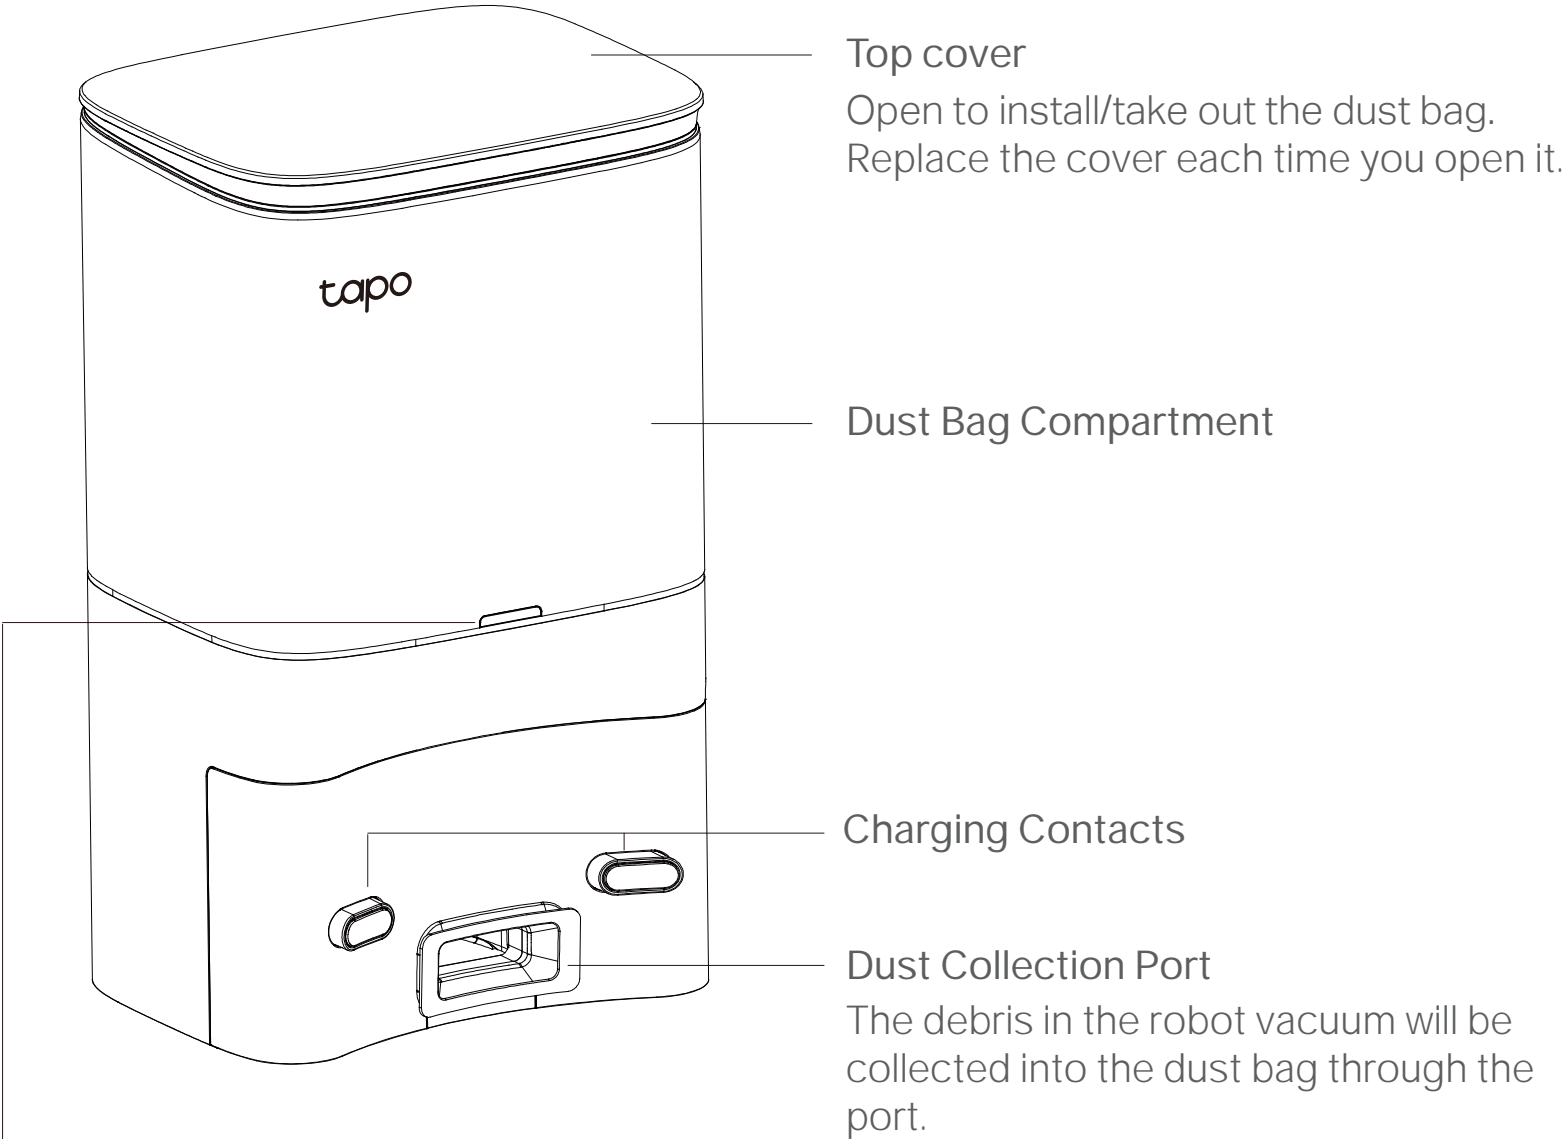

LED

- Red: Battery level < 20%; Error
- Orange: Battery level between 20% and 80%
- Green: Battery level > 80%

Overview

Overview

Auto-Empty Dock

- LED Indicator
- White: Working properly
 - Off: Robot vacuum is connected to the dock; sleeping.
 - Solid Red: Dust bag not installed; top cover not closed.
 - Flashing Red: Error

// Highlights

Up to 70 Days Hands-Free Cleaning

- **No-Fuss Auto Empty**
Automatically empties its dustbin after cleaning to keep your hands free
- **4L Sealed Disposable Dust Bag**
Dust stays out of sight for up to 70 days and your hands stay clean†
- **Empties without Residue**
The dock's strong 27000Pa suction power and shortened air duct help empty the dustbin within moments
- **Reduces Untimely Noise Interference**
Auto-adjusts emptying duration and follows do-not-disturb schedules to avoid noisy interruptions

// Highlights

4200Pa Hyper Suction

With industry-leading suction power up to 4200Pa, the Tapo Robot Vacuum is designed for a deeper clean that sweeps away debris sandwiched between gaps and dust hidden in carpets, leaving nothing but a spotless floor.