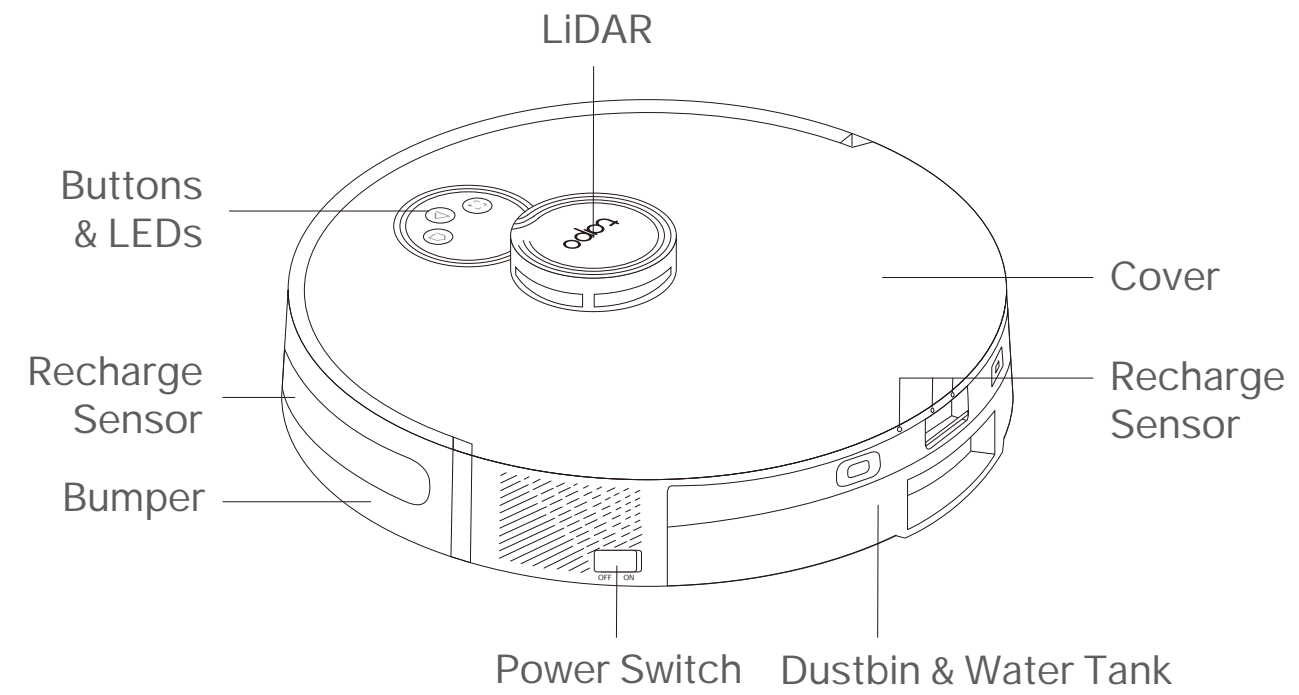

Spot Cleaning/Child Lock

- Press once: Start spot cleaning.
- Press and hold for 5 seconds: Turn on/off the child lock.

+ Combination Button

- Press and hold simultaneously for 5 seconds:
Enter setup mode to configure network.
- Press and hold simultaneously for 10 seconds:
Restore to factory default settings.

LED

- Red: Battery level < 20%; Error
- Orange: Battery level between 20% and 80%
- Green: Battery level > 80%

Overview

Overview

Auto-Empty Dock

- LED Indicator
- White: Working properly
 - Off: Robot vacuum is connected to the dock; sleeping.
 - Solid Red: Dust bag not installed; top cover not closed.
 - Flashing Red: Error