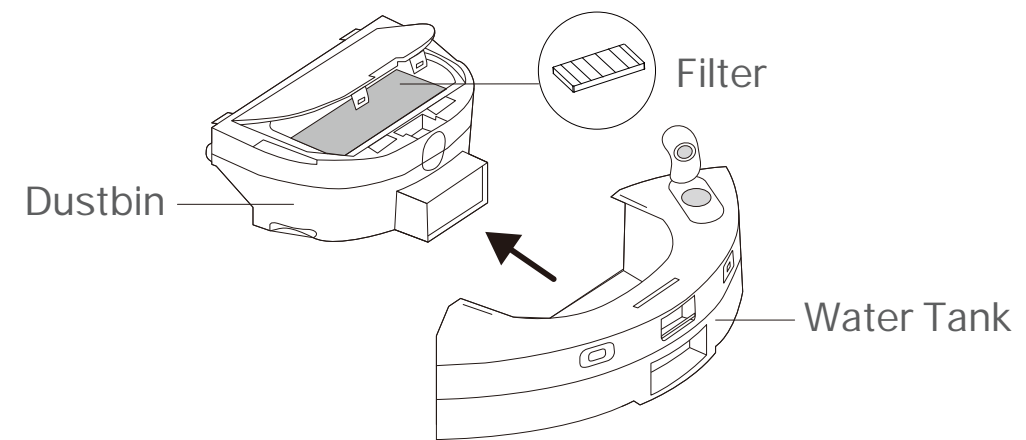

Spot Cleaning/Child Lock

- Press once: Start spot cleaning.
- Press and hold for 5 seconds: Turn on/off the child lock.

+ Combination Button

- Press and hold simultaneously for 5 seconds:
Enter setup mode to configure network.
- Press and hold simultaneously for 10 seconds:
Restore to factory default settings.

LED

- Red: Battery level < 20%; Error
- Orange: Battery level between 20% and 80%
- Green: Battery level > 80%

Overview

Overview

Auto-Empty Dock

- LED Indicator
- White: Working properly
 - Off: Robot vacuum is connected to the dock; sleeping.
 - Solid Red: Dust bag not installed; top cover not closed.
 - Flashing Red: Error

// Highlights

4200Pa Hyper Suction

With industry-leading suction power up to 4200Pa, the Tapo Robot Vacuum is designed for a deeper clean that sweeps away debris sandwiched between gaps and dust hidden in carpets, leaving nothing but a spotless floor.