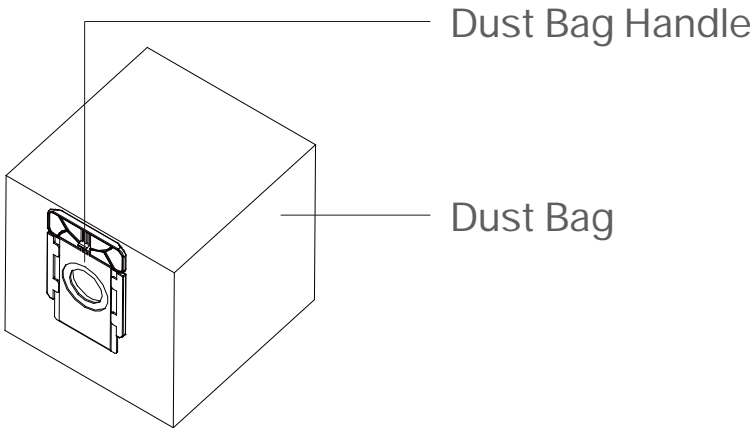

LED

- Red: Battery level < 20%; Error
- Orange: Battery level between 20% and 80%
- Green: Battery level > 80%

Overview

Overview

Auto-Empty Dock

- LED Indicator
- White: Working properly
 - Off: Robot vacuum is connected to the dock; sleeping.
 - Solid Red: Dust bag not installed; top cover not closed.
 - Flashing Red: Error