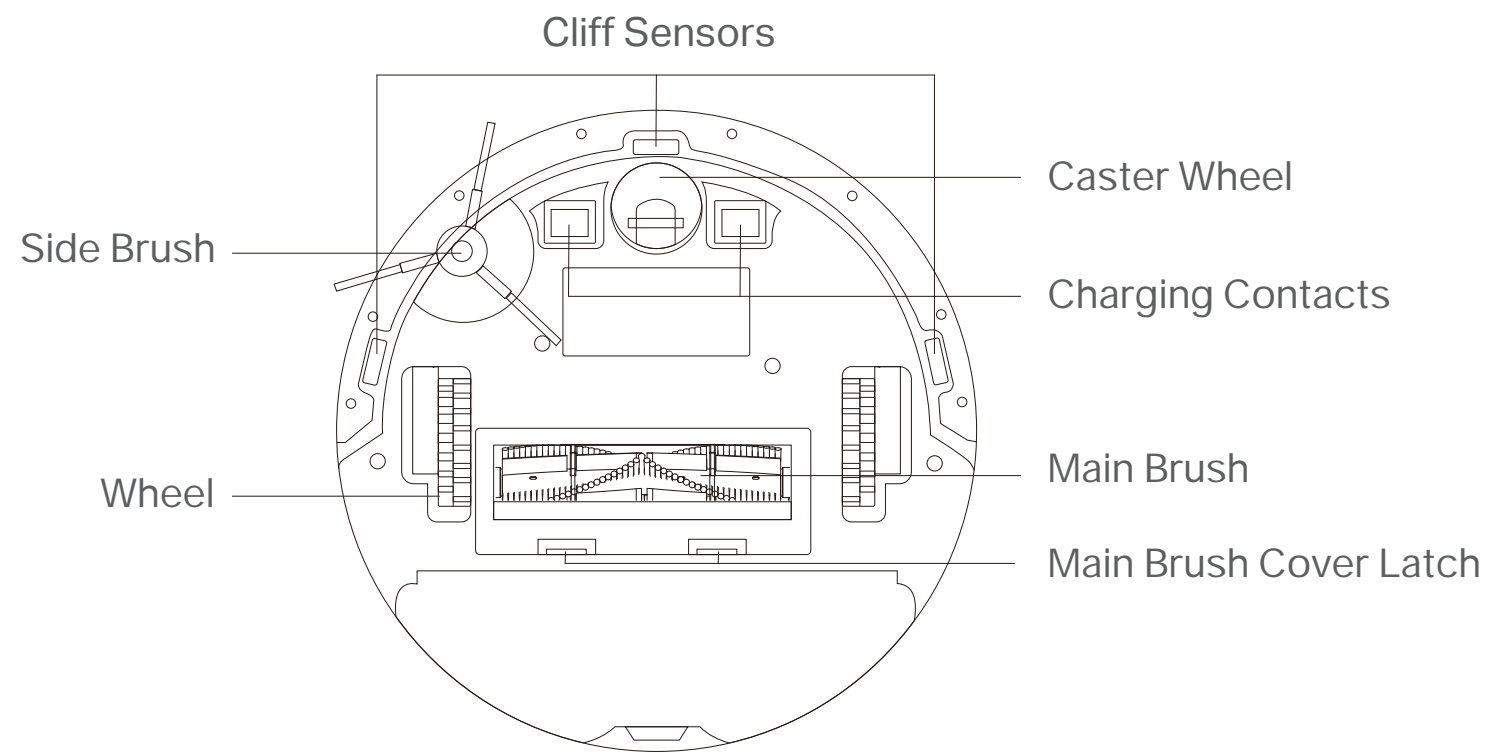

Spot Cleaning/Child Lock

- Press once: Start spot cleaning.
- Press and hold for 5 seconds: Turn on/off the child lock.

+ Combination Button

- Press and hold simultaneously for 5 seconds:
Enter setup mode to configure network.
- Press and hold simultaneously for 10 seconds:
Restore to factory default settings.

LED

- Red: Battery level < 20%; Error
- Orange: Battery level between 20% and 80%
- Green: Battery level > 80%

Overview

Overview

Auto-Empty Dock

- LED Indicator
- White: Working properly
 - Off: Robot vacuum is connected to the dock; sleeping.
 - Solid Red: Dust bag not installed; top cover not closed.
 - Flashing Red: Error

// Highlights

4200Pa Hyper Suction

With industry-leading suction power up to 4200Pa, the Tapo Robot Vacuum is designed for a deeper clean that sweeps away debris sandwiched between gaps and dust hidden in carpets, leaving nothing but a spotless floor.