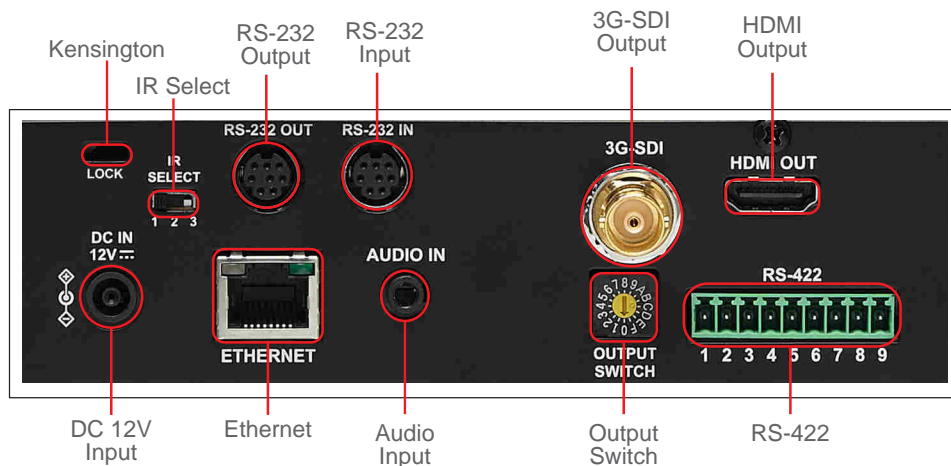

Product Specifications

Camera		Output	
Sensor	1/2.5" 8.57MP CMOS	HDMI / 3G-SDI	2160p29.97 / 1080p59.94
Video Format	2160p : 29.97 / 25 1080p : 59.94 / 50 / 29.97 / 25 1080i : 59.94 / 50 720p : 59.94 / 50 / 29.97 / 25	IP Stream	HEVC 4K 29.97fps H.264 1080P 59.94fps H.264 640x360 29.97fps
Video Output (HD) Interface	3G-SDI, HDMI, Ethernet	IP Compression	HEVC / H.264
Optical Zoom	30x	Pan & Tilt	
Digital Zoom	12x	Panning Angle	+170 ~ 170°
Horizontal Viewing Angle	68°	Panning Speed	300° / sec
Vertical Viewing Angle	38.3°	Tilting Angle	+90 ~ -30°
Diagonal Viewing Angle	78°	Tilting Speed	300° / sec
Aperture	F1.6 ~ F3.4	Preset Positions	256
Focal Length	4.6mm ~ 135mm	Audio	
Shutter Speed	1/1 ~ 1/10,000 sec	Audio Input	Line In / Mic In
Minimum Object Distance	1.5m (Wide / Tele)	Audio Output	Ethernet / SDI / HDMI
Video s/n Ratio	>50dB	Audio Compression Format	G.711
Minimum Illumination	0.1 lux (F1.6, 50IRE, 30fps)	Camera Control	
Focus System	Auto / Manual / Smart AF	Interface	RS-232 / RS-422 / Ethernet / Remote
Gain Control	Auto / Manual	Protocol	VISCA / VISCA IP / PELCO D / ONVIF
White Balance	Auto / Manual	General	
Exposure Control	Auto / Manual	DC In	12V +/- 20%
WDR	Yes	Power Consumption	PoE: 18W DC In: 16W
3D NR	Yes	Weight	4.4 lbs (2 kg)
Image Flip	Yes	Dimensions	6.9" x 7.5" x 7.3" (174 x 190 x 187 mm)
Tally Light	Yes		
Network			
IP Protocol	RTSP / RTMP / RTMPS / MPEG-TS / SRT		
PoE	PoE+ (IEEE802.3at)		

I/O CONNECTIONS

Lumens®

Lumens Integration, Inc.
4116 Clipper Court
Fremont, CA, 94538
Phone: +1-866-600-0988
Fax: +1-510-252-1389

Lumens Europe
De Nayerstraat 17 9470
Denderleeuw Belgium
Phone: +32-473-58-38-95
Fax: +32-2-452-76-00

www.MyLumens.com