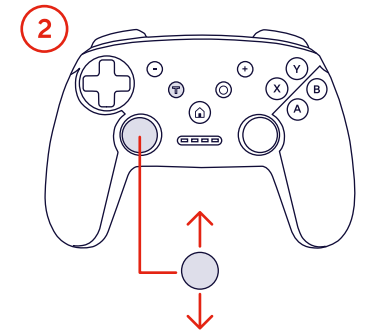

| Controller key  | Switch     | PC Input |
|---|------------|----------|
| RZ  | RZ         | RT       |
| L3  | L3         | L3       |
| R3  | R3         | R3       |
|  | Turbo      | Turbo    |
|  | Screenshot | N/A      |
| Up  | Up         | Up       |
| Down  | Down       | Down     |
| Left  | Left       | Left     |
| Right   | Right      | Right    |
|  | Home       | Guide    |

1.

USB-A

2

100%, 75%, 50%, OFF

3

1 Y/A/B/X

2 T

Y/A/B/X + T = TURBO