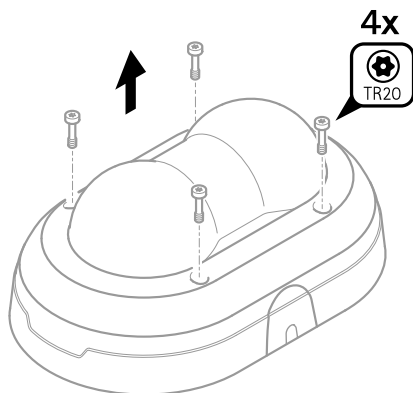

AXIS TP38 Series

AXIS TP3818-E Casing Black

AXIS TP3819-E Dome Smoked/Clear

Installation Guide

AXIS TP3818-E

1x

AXIS TP3819-E

1x

1.1

1.2

1.3

1.4

1.5

1.6

1.7

1.8