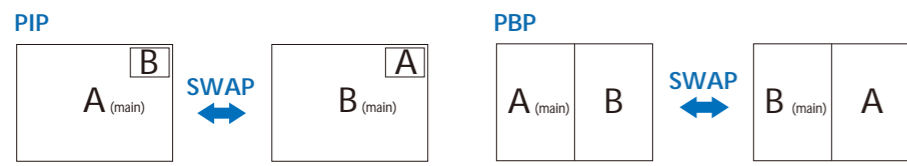

5

MultiView		SUB SOURCE POSSIBILITY (x1)				
Inputs		HDMI	DisplayPort	USBC1	USBC2	
MAIN SOURCE (x1)	HDMI	●	●	●	●	●
	DisplayPort	●	●	●	●	●
	USBC1	●	●	●	●	●
	USBC2	●	●	●	●	●