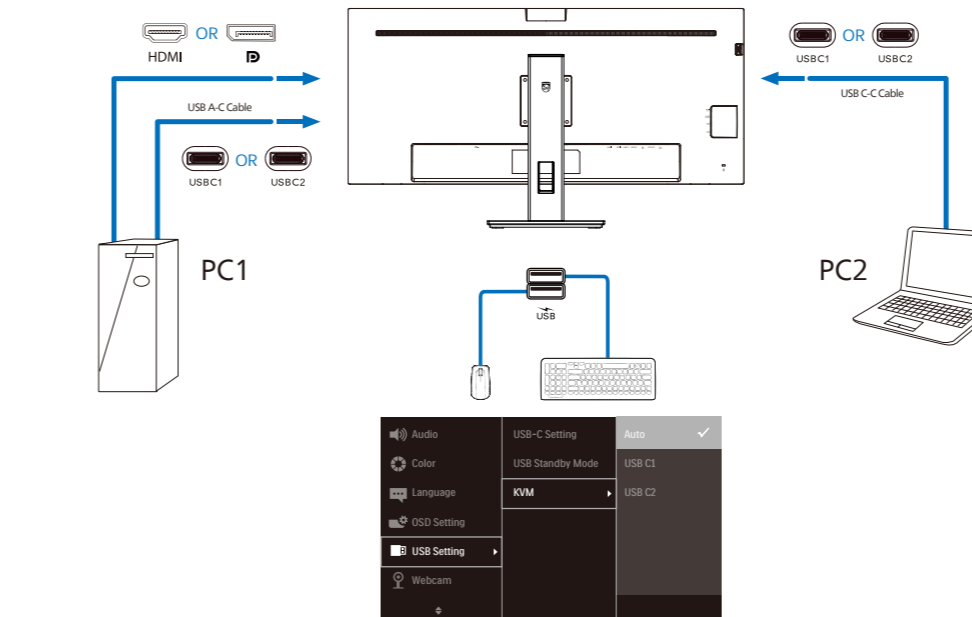

4

5

MultiView		SUB SOURCE POSSIBILITY (x1)				
Inputs		HDMI	DisplayPort	USBC1	USBC2	
MAIN SOURCE (x1)	HDMI	●	●	●	●	●
	DisplayPort	●	●	●	●	●
	USBC1	●	●	●	●	●
	USBC2	●	●	●	●	●

Register your product and get support at www.philips.com/support

Version: M1140BU5601Q1WWT
2022 © TOP Victory Investments Ltd. All rights reserved.

HDMI
The terms HDMI, HDMI High-Definition Multimedia Interface, HDMI Trade Dress and the HDMI Logos are trademarks or registered trademarks of HDMI Licensing Administrator, Inc.

www.philips.com

Energy Labelling
40B1U5601H

Printed in China

Q41G40M181310C

PHILIPS

Business Monitor

5000 Series

40B1U5601H

Quick start

Register your product and get support at www.philips.com/welcome

Contents

*Different according to region
Display design may differ from that illustrated

1

CAUTION: Place the monitor face down on a smooth surface. Pay attention not to scratch or damage the screen.

2

USB docking (USB C-C)

USB hub (USB A-C)

Multi-stream transport

KVM

Earphone-Hang

3