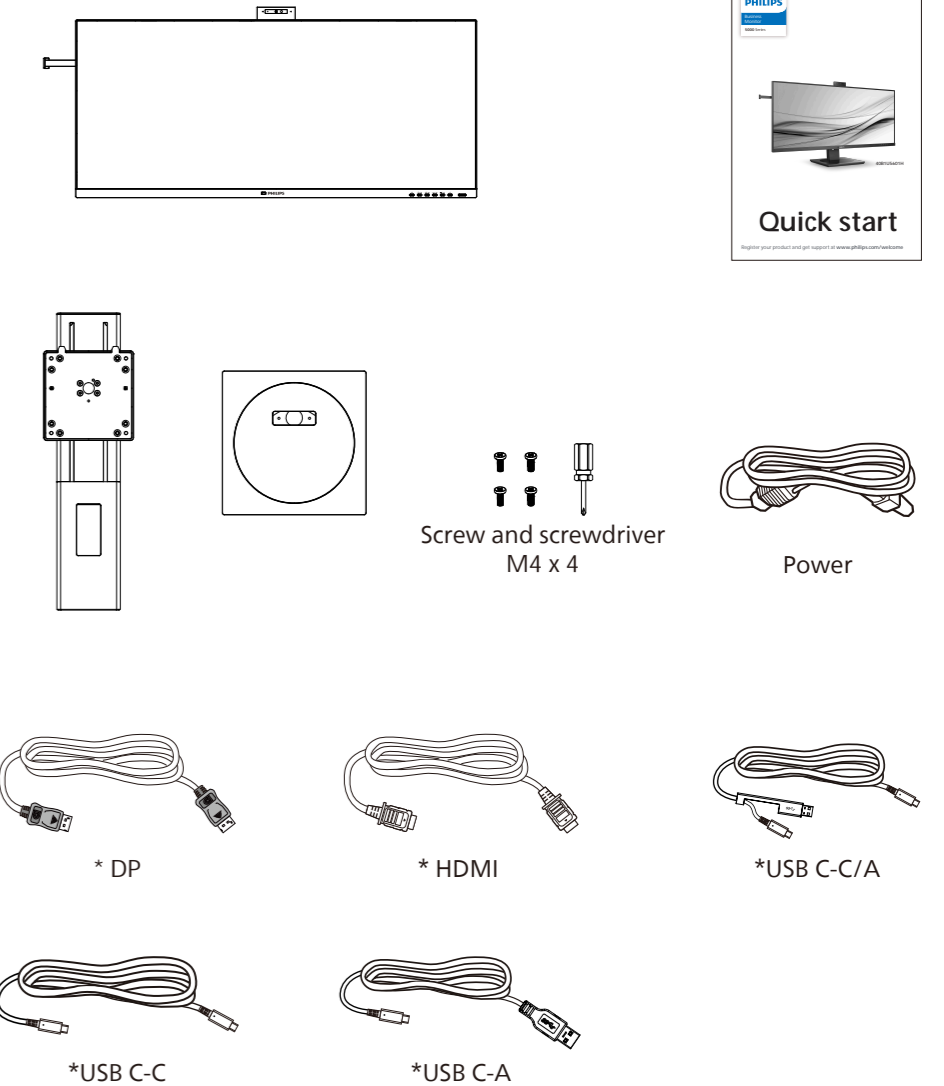

4

5

MultiView		SUB SOURCE POSSIBILITY (x1)				
Inputs		HDMI	DisplayPort	USBC1	USBC2	
MAIN SOURCE (x1)	HDMI	●	●	●	●	●
	DisplayPort	●	●	●	●	●
	USBC1	●	●	●	●	●
	USBC2	●	●	●	●	●

Register your product and get support at www.philips.com/support

Version: M1140BU5601Q1WWT
2022 © TOP Victory Investments Ltd. All rights reserved.

HDMI
The terms HDMI, HDMI High-Definition Multimedia Interface, HDMI Trade Dress and the HDMI Logos are trademarks or registered trademarks of HDMI Licensing Administrator, Inc.

www.philips.com

Energy Labelling
40B1U5601H

Printed in China

Q41G40M181310C

PHILIPS

Business Monitor

5000 Series

40B1U5601H

Quick start

Register your product and get support at www.philips.com/welcome

Contents

*Different according to region
Display design may differ from that illustrated

1

CAUTION: Place the monitor face down on a smooth surface. Pay attention not to scratch or damage the screen.

2

USB docking (USB C-C)

USB hub (USB A-C)

Multi-stream transport

KVM

Earphone-Hang

3