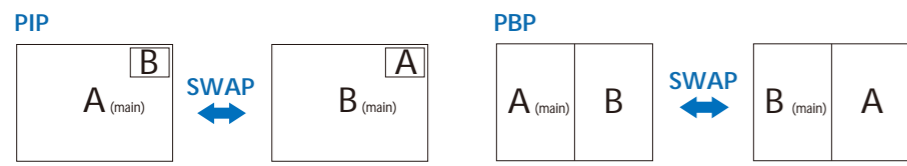

5

MultiView		SUB SOURCE POSSIBILITY (x1)				
Inputs		HDMI 1	HDMI 2	DisplayPort	USBC	
MAIN SOURCE (x1)	HDMI 1	●	●	●	●	●
	HDMI 2	●	●	●	●	●
	DisplayPort	●	●	●	●	●
	USBC	●	●	●	●	●