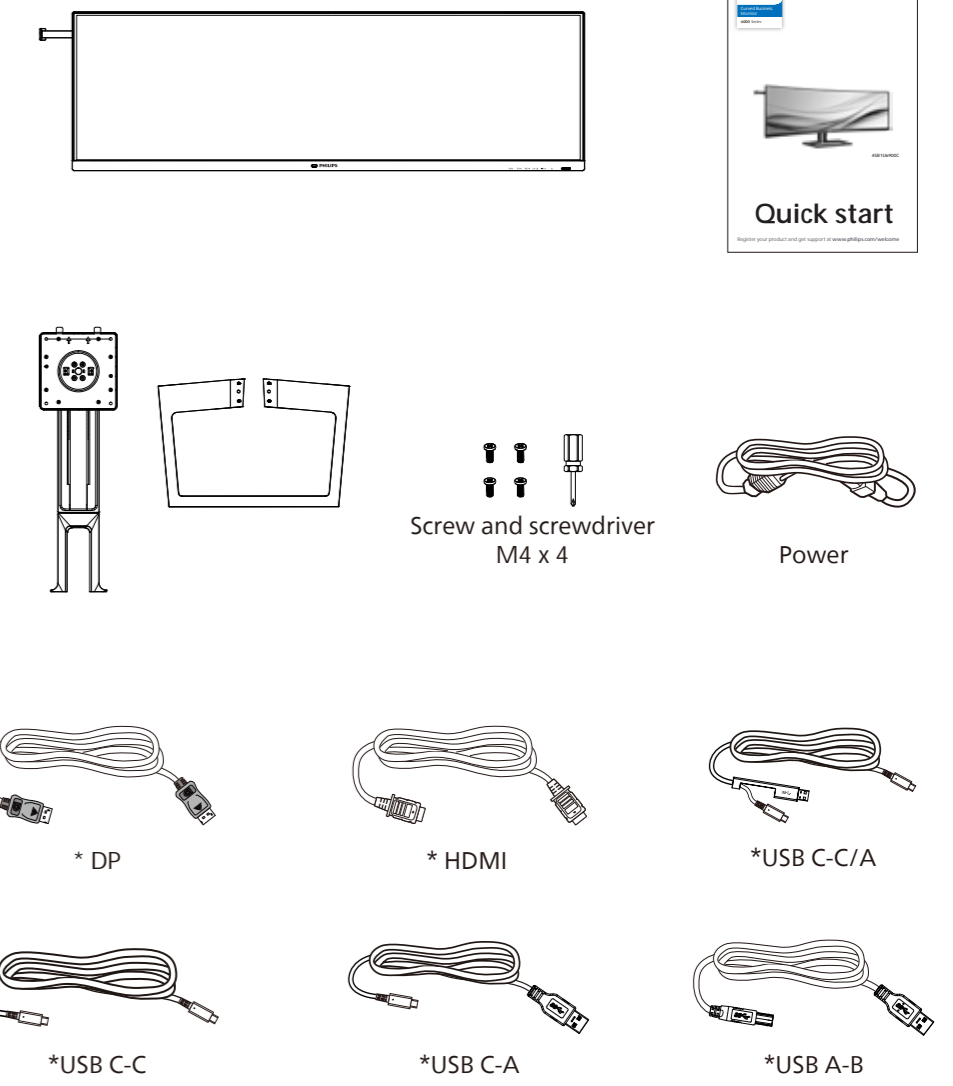

4

5

MultiView		SUB SOURCE POSSIBILITY (x1)				
Inputs		HDMI 1	HDMI 2	DisplayPort	USBC	
MAIN SOURCE (x1)	HDMI 1	●	●	●	●	●
	HDMI 2	●	●	●	●	●
	DisplayPort	●	●	●	●	●
	USBC	●	●	●	●	●

Register your product and get support at www.philips.com/support

Version: M1145BU6900Q1WWT
2022 © TOP Victory Investments Ltd. All rights reserved.

Specifications are subject to change without notice.

HDMI

www.philips.com

Energy Labeling
45B1U6900C

Printed in China

PHILIPS

Curved Business Monitor

6000 Series

45B1U6900C

Quick start

Register your product and get support at www.philips.com/welcome

Contents

*Different according to region
Display design may differ from that illustrated

1

CAUTION: Place the monitor face down on a smooth surface. Pay attention not to scratch or damage the screen.

2

USB docking (USB C-C)

USB hub (USB A-C)

USB hub

KVM

Earphone-Hang

3