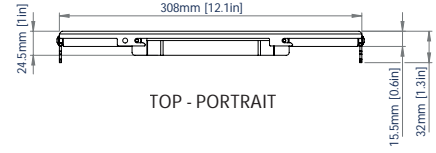

TOP - PORTRAIT