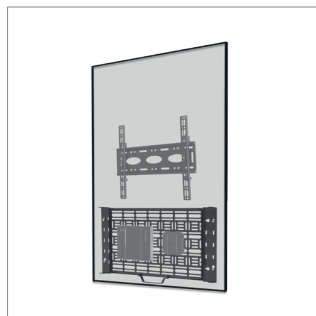

STORES
 AV EQUIPMENT
 BEHIND A WALL
 MOUNTED
 SCREEN

BT7889

WALL MOUNTED FIXED AV STORAGE TRAY

The BT7889 is the ideal solution for discreet storage of AV equipment, such as power supplies, media players and video conferencing equipment behind a screen. The storage tray can be wall mounted by the side of the screen mount, or if space is limited, over the top of the mount and positioned in either a portrait or horizontal orientation. AV accessories are easily inserted into the removable storage tray using the supplied cable ties which can also be used for cable management.

SPECIFICATION

Max load	10kg
Max AV equipment size	450 x 280mm
Depth from wall	32mm

FEATURES

- Wall mount designed for storing AV equipment behind a screen
- Suitable for a variety of different sized AV devices
- Low profile design
- Works in conjunction with a range of B-Tech flat screen wall mounts
- Mounts to the side, above or below a flat screen wall mount
- In limited spaces, the tray can also be mounted directly over the top of a compatible flat screen wall mount*
*Min. width of screen interface arms: 400mm / Max. depth of flat screen wall plate: 18mm
- Suitable for a landscape or portrait installation
- Hook-on feature allows the tray to be accessed without screen removal
- Features a handle for quick access and easy handling**
- Also mounts to System X BT8390 rails
- Selection of cable ties supplied to secure AV equipment to tray and for cable management
- Keyhole wall mounting for an easy installation

** Optional: A padlock (not supplied) can be added to mount to prevent easy removal of the tray from the wall mount

Suitable for a variety of different sized AV devices

Designed for both landscape or portrait mounting

Can be mounted over the top of a compatible B-Tech screen wall mount

Hook-on functionality, allows the tray to be accessed without screen removal

FRONT - PORTRAIT

SIDE - PORTRAIT

TOP - PORTRAIT

FRONT - LANDSCAPE