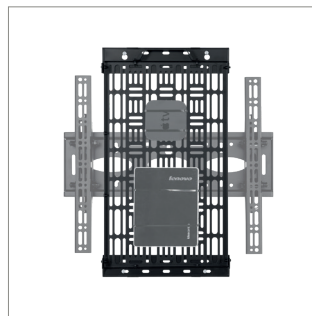

STORES
 AV EQUIPMENT
 BEHIND A WALL
 MOUNTED
 SCREEN

BT7889

WALL MOUNTED FIXED AV STORAGE TRAY

The BT7889 is the ideal solution for discreet storage of AV equipment, such as power supplies, media players and video conferencing equipment behind a screen. The storage tray can be wall mounted by the side of the screen mount, or if space is limited, over the top of the mount and positioned in either a portrait or horizontal orientation. AV accessories are easily inserted into the removable storage tray using the supplied cable ties which can also be used for cable management.

SPECIFICATION

Max load	10kg
Max AV equipment size	450 x 280mm
Depth from wall	32mm

FEATURES

- Wall mount designed for storing AV equipment behind a screen
- Suitable for a variety of different sized AV devices
- Low profile design
- Works in conjunction with a range of B-Tech flat screen wall mounts
- Mounts to the side, above or below a flat screen wall mount
- In limited spaces, the tray can also be mounted directly over the top of a compatible flat screen wall mount*
*Min. width of screen interface arms: 400mm / Max. depth of flat screen wall plate: 18mm
- Suitable for a landscape or portrait installation
- Hook-on feature allows the tray to be accessed without screen removal
- Features a handle for quick access and easy handling**
- Also mounts to System X BT8390 rails
- Selection of cable ties supplied to secure AV equipment to tray and for cable management
- Keyhole wall mounting for an easy installation

** Optional: A padlock (not supplied) can be added to mount to prevent easy removal of the tray from the wall mount

Suitable for a variety of different sized AV devices

Designed for both landscape or portrait mounting

Can be mounted over the top of a compatible B-Tech screen wall mount

Hook-on functionality, allows the tray to be accessed without screen removal

FRONT - PORTRAIT

SIDE - PORTRAIT

TOP - PORTRAIT

FRONT - LANDSCAPE