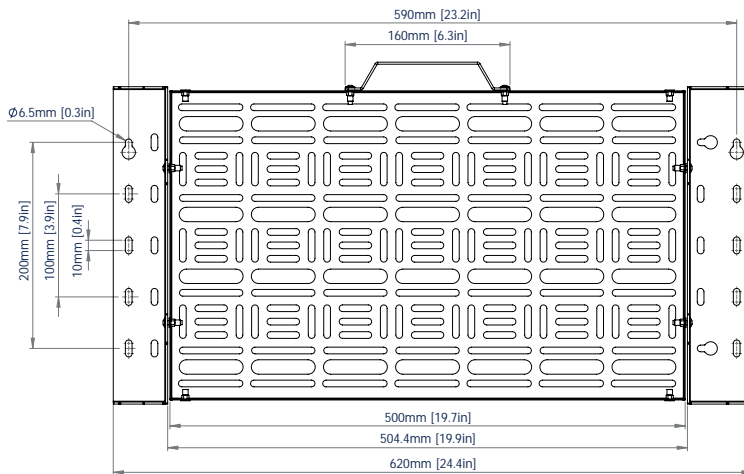

FRONT - LANDSCAPE