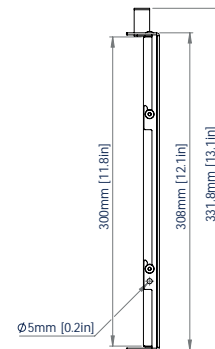

SIDE - LANDSCAPE

PACKING INFORMATION

COLOUR:	ORDER REF:	EAN CODE:	MASTER CARTON QTY:	MASTER CARTON WEIGHT:	MASTER CARTON CUBE:
Black	BT7889/B	5019318307003	1	3kg	0.015cbm