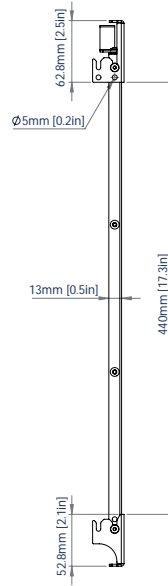

SIDE - PORTRAIT