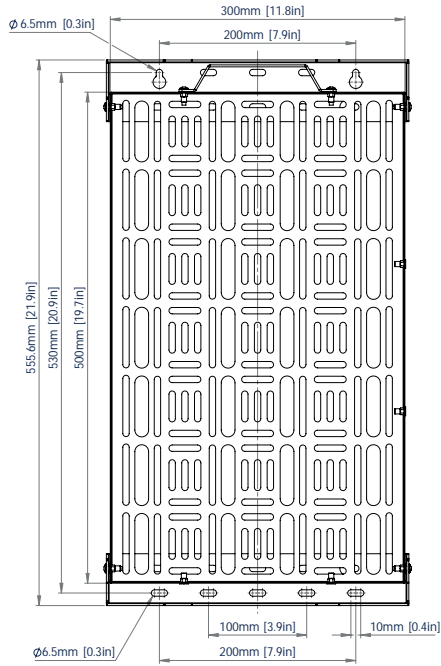

FRONT - PORTRAIT