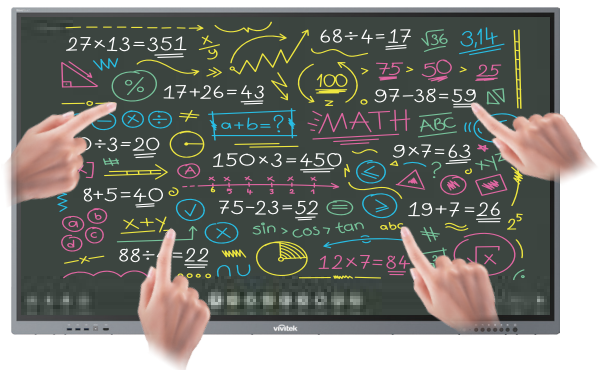

NovoTouch BK series

A 4K UHD Touch Display
for Education

Overview

The NovoTouch BK series is a 4K-UHD collaborative touch display solution for both education and business markets. With the latest IPS-ADS panel technology, designed to deliver brilliant image quality, flawless colors, and extra wide viewing angles (178°/178°). The BK series supports interactive IR touch technology and TÜV Rheinland Certified for the best touch and viewing experience. This series is also available for 65", 75", and 86" different display sizes to meet various applications.

Key Features

4K-UHD Resolution

The BK series features 65" / 75" / 86" display size with 4K Ultra-HD (3,840 x 2,160) resolution to deliver outstanding details and stunning visuals.

Wireless Collaboration

The BK series has built-in NovoConnect wireless presentation and collaborative system for cable-free and hassle-free presenting in the classroom or in office.

2 Split Screen with FHD Resolution

Up to 8 participants can be connected and up to 2 can share their screen simultaneously. The BK series each split screen has 1080p high resolution.

Interactive IR Touch Technology

The BK series supports 40-point interactive touch capability. Infrared Touch (IR) technology ensures flawless touch annotation, high accuracy, and fast response time.

Backlit D-LED Technology

Backlit D-LED (IPS panel) technology offers brighter pictures, flawless colors, richer textures, and extra wide viewing angles (178°/ 178°) with an incredibly sharp and crisp images.