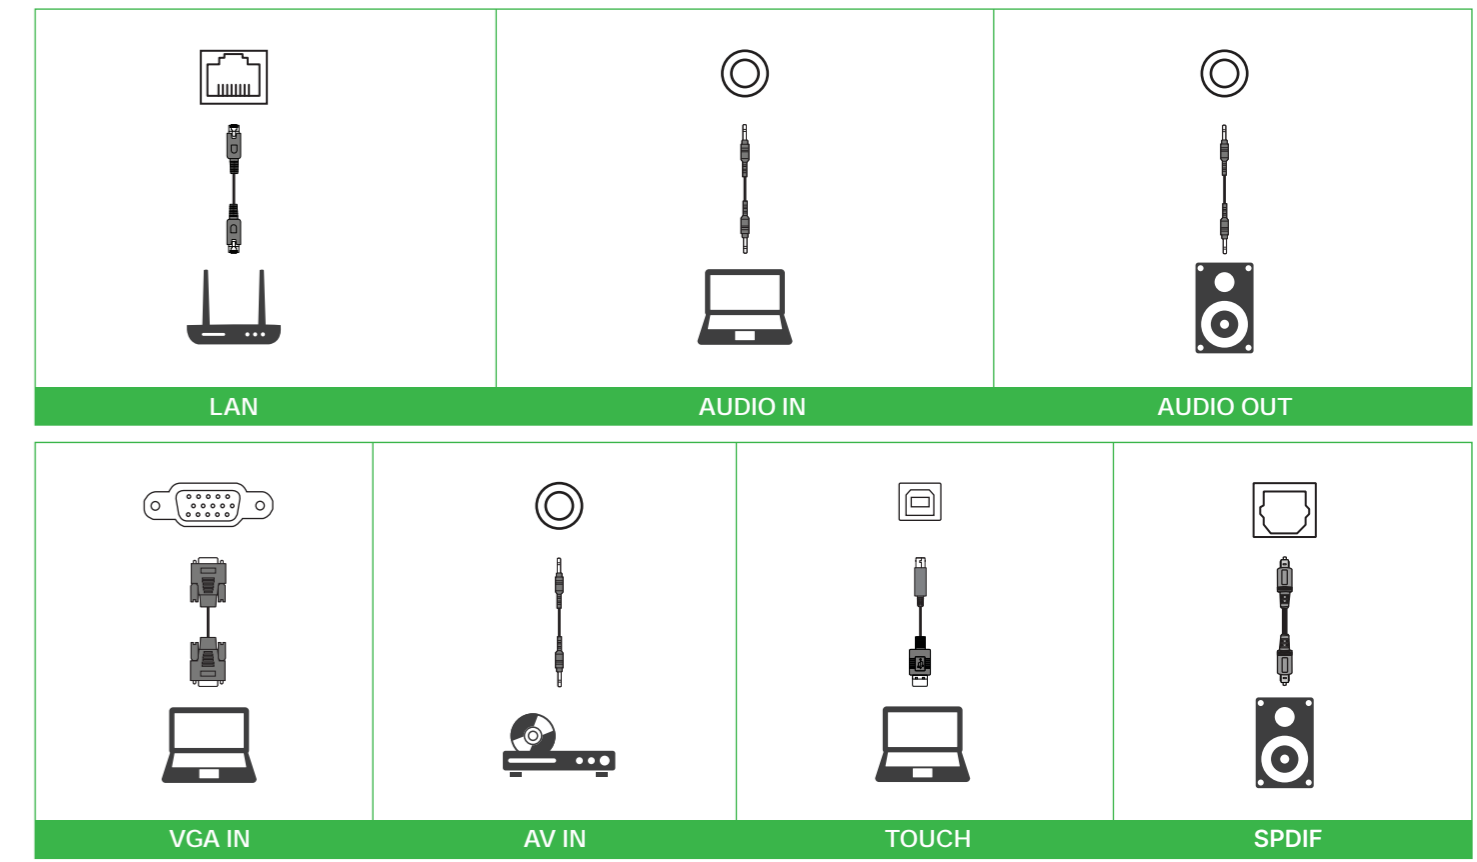

5 Connections