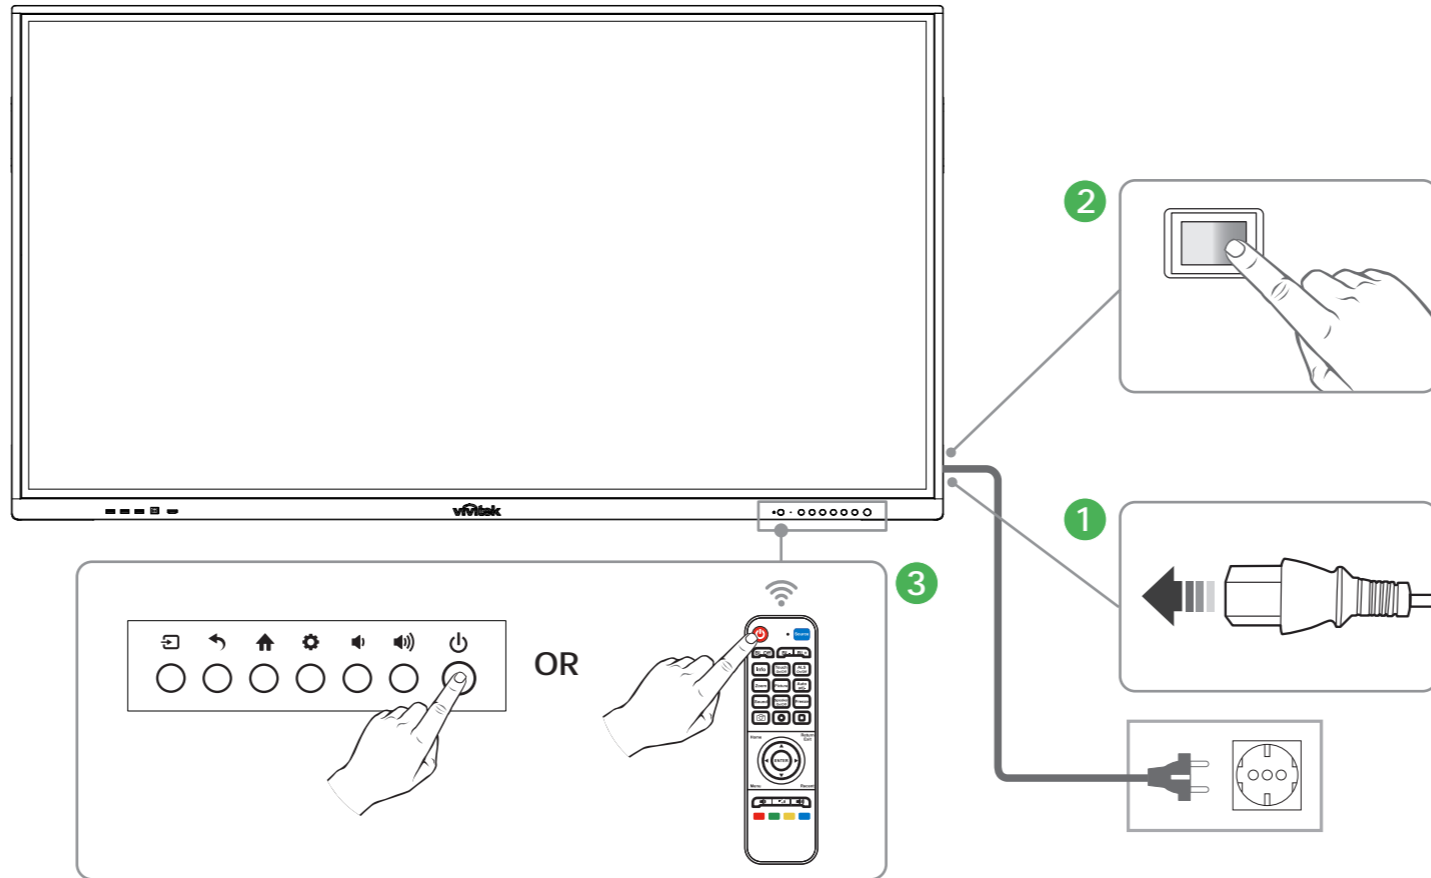

6 Getting Started