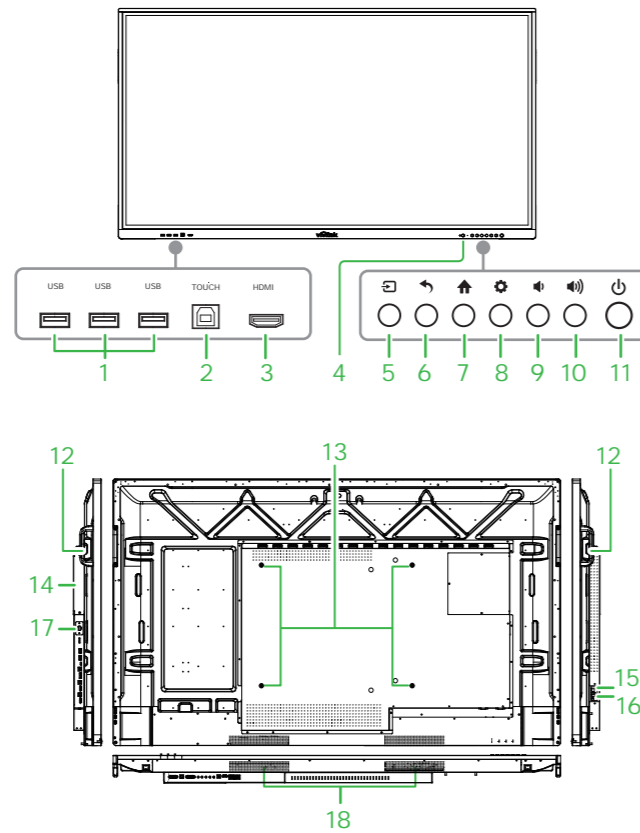

4 Display Overview (Front / Rear)

1 USB 2.0 Port x 3	12 Handles
2 Touch Port (HDMI 1)	13 Wall Mount Screw Holes
3 HDMI In Port	14 80-Pin Standard
4 IR Receiver	Intel OPS Slot
5 Input Source	15 Power Switch
6 Back	16 Power Socket
7 Home	17 Wi-Fi Module Slot
8 Setting	18 Speakers
9 Volume -	
10 Volume +	
11 Power Button