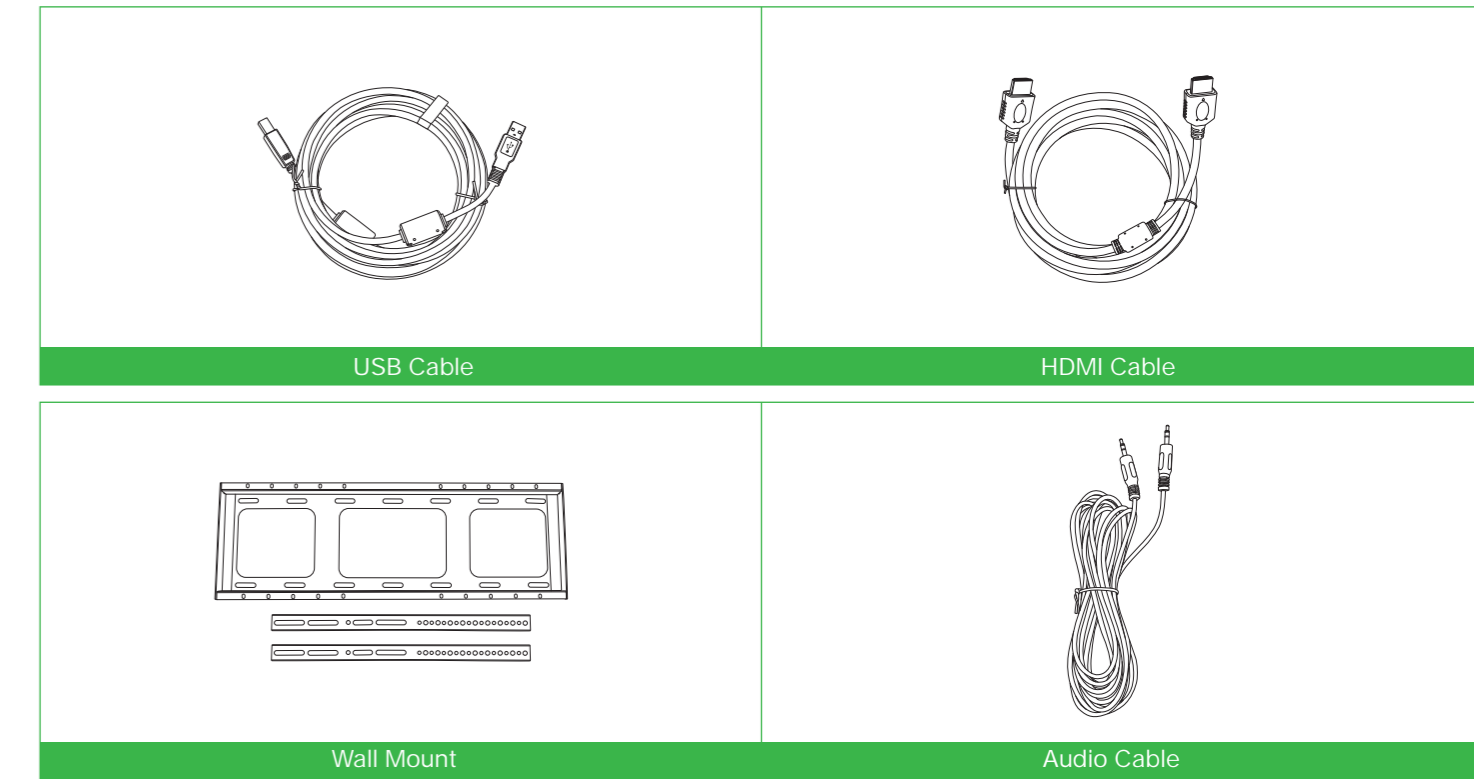

Optional accessories