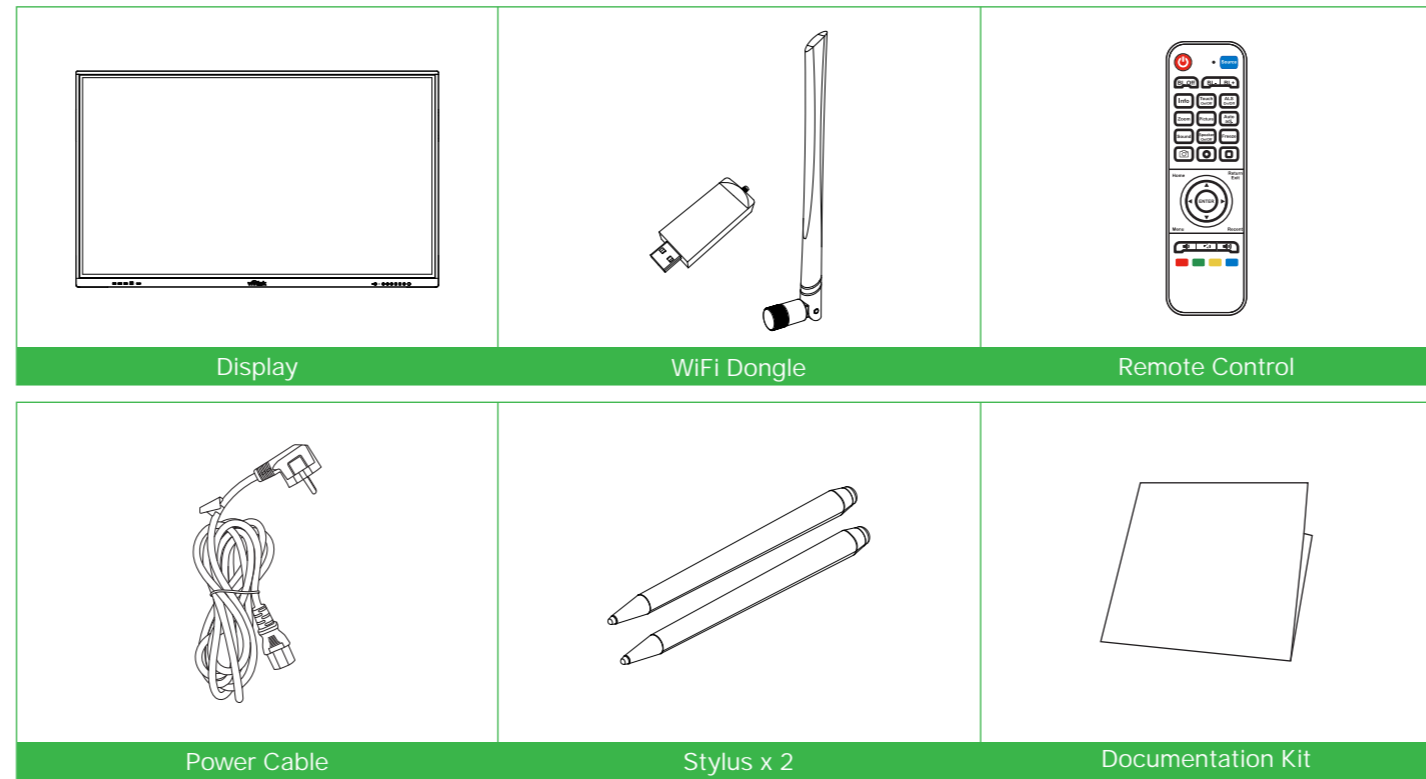

1 Package Contents

Package Contents