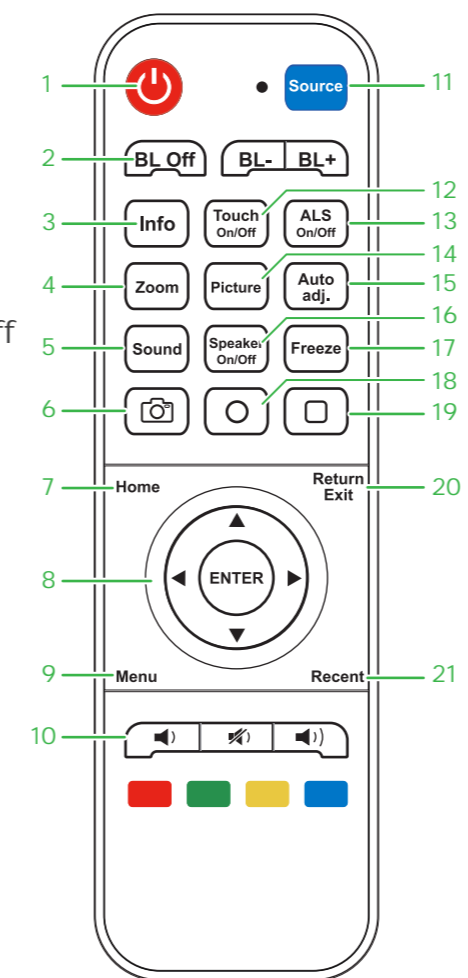

### Package Contents

## 2 Remote Control

- |                         |                                |
|-------------------------|--------------------------------|
| 1 Power                 | 11 Input Source                |
| 2 Backlight control     | 12 Touch On/Off                |
| 3 Info                  | 13 Ambient Light sensor On/Off |
| 4 Optimize aspect ratio | 14 Picture modes               |
| 5 Sound modes           | 15 Auto Adjust (VGA)           |
| 6 Screenshot            | 16 Speaker On/Off              |
| 7 Home                  | 17 Freeze page                 |
| 8 Navigation Buttons    | 18 APP                         |
| 9 Menu                  | 19 Whiteboard                  |
| 10 Volume control       | 20 Return/Exit                 |
|                         | 21 Recent Apps                 |

## 4 Display Overview (Front / Rear)

- |                       |                           |
|-----------------------|---------------------------|
| 1 USB 2.0 Port x 3    | 12 Handles                |
| 2 Touch Port (HDMI 1) | 13 Wall Mount Screw Holes |
| 3 HDMI In Port        | 14 80-Pin Standard        |
| 4 IR Receiver         | Intel OPS Slot            |
| 5 Input Source        | 15 Power Switch           |
| 6 Back                | 16 Power Socket           |
| 7 Home                | 17 Wi-Fi Module Slot      |
| 8 Setting             | 18 Speakers               |
| 9 Volume -            |                           |
| 10 Volume +           |                           |
| 11 Power Button       |                           |