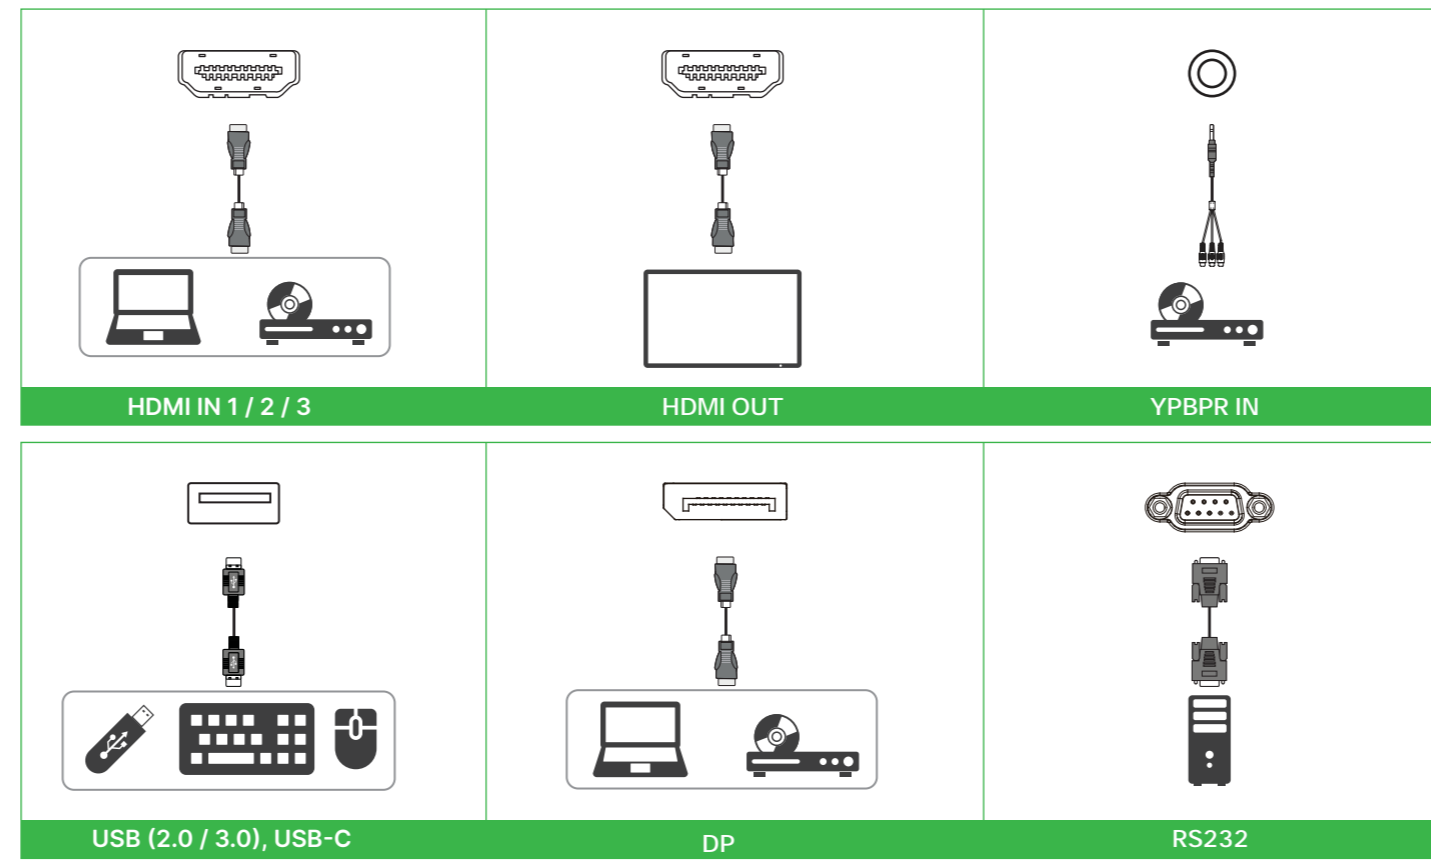

5 Connections