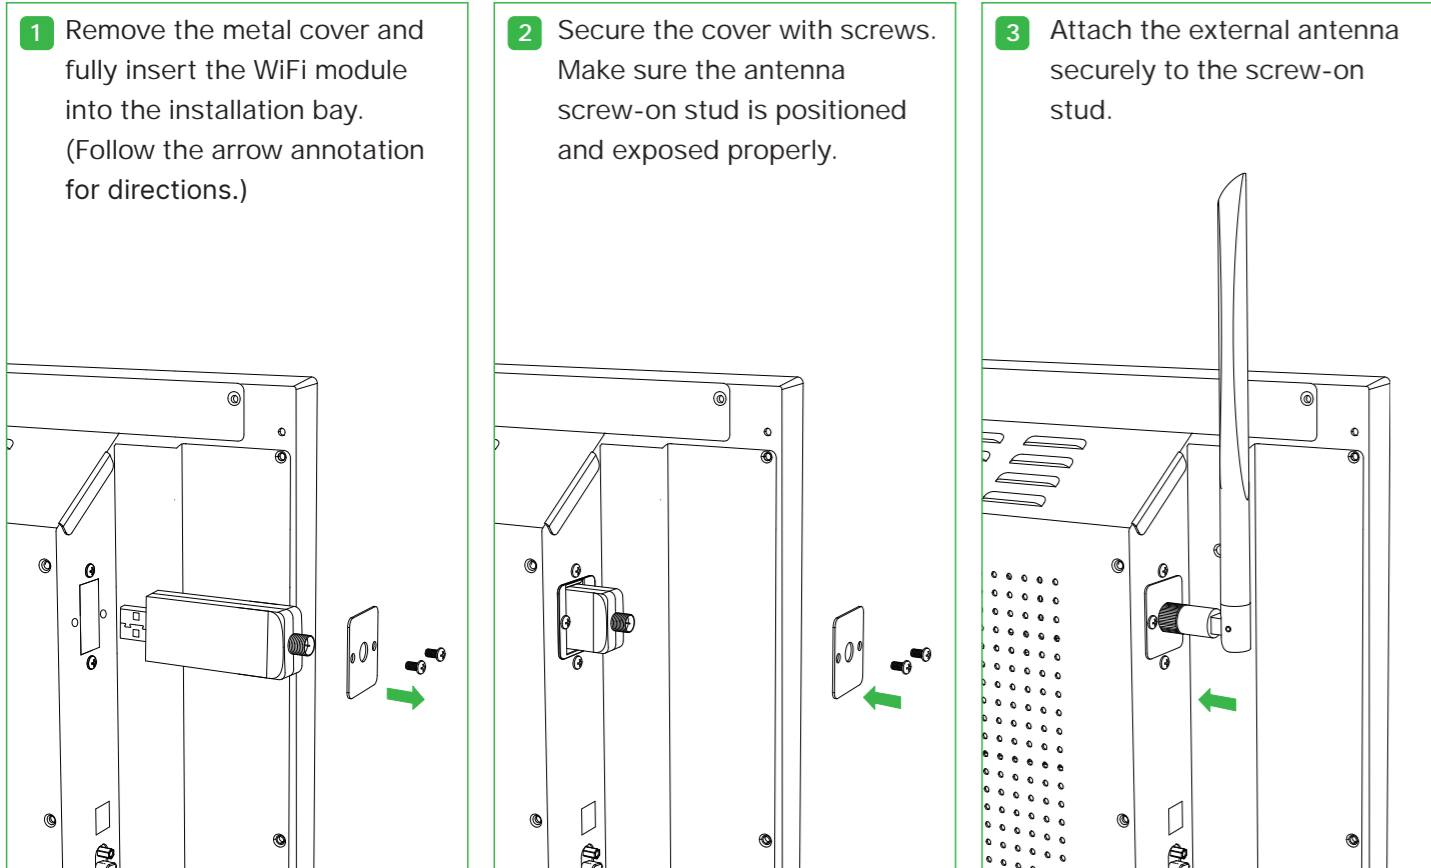

6 Getting Started