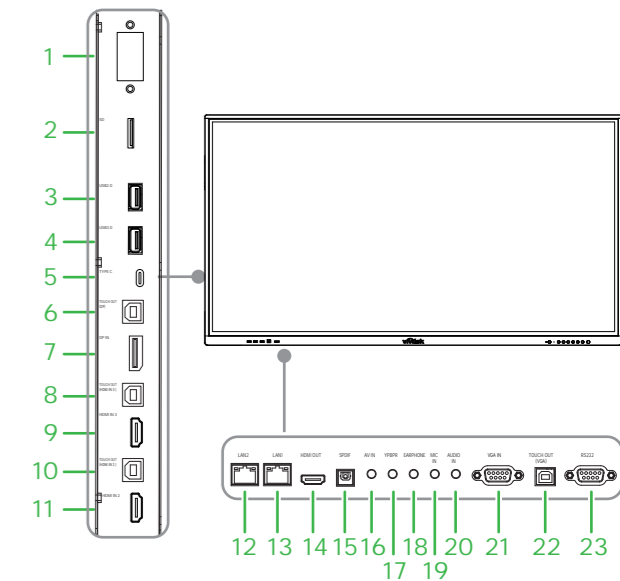

## 2 Remote Control

- |                         |                                |
|-------------------------|--------------------------------|
| 1 Power                 | 11 Input Source                |
| 2 Backlight control     | 12 Touch On/Off                |
| 3 Info                  | 13 Ambient Light sensor On/Off |
| 4 Optimize aspect ratio | 14 Picture modes               |
| 5 Sound modes           | 15 Auto Adjust (VGA)           |
| 6 Screenshot            | 16 Speaker On/Off              |
| 7 Home                  | 17 Freeze page                 |
| 8 Navigation Buttons    | 18 APP                         |
| 9 Menu                  | 19 Whiteboard                  |
| 10 Volume control       | 20 Return/Exit                 |
|                         | 21 Recent Apps                 |

## 4 Display Overview (Front / Rear)

- |                       |                           |
|-----------------------|---------------------------|
| 1 USB 2.0 Port x 3    | 12 Handles                |
| 2 Touch Port (HDMI 1) | 13 Wall Mount Screw Holes |
| 3 HDMI In Port        | 14 80-Pin Standard        |
| 4 IR Receiver         | Intel OPS Slot            |
| 5 Input Source        | 15 Power Switch           |
| 6 Back                | 16 Power Socket           |
| 7 Home                | 17 Wi-Fi Module Slot      |
| 8 Setting             | 18 Speakers               |
| 9 Volume -            |                           |
| 10 Volume +           |                           |
| 11 Power Button       |                           |