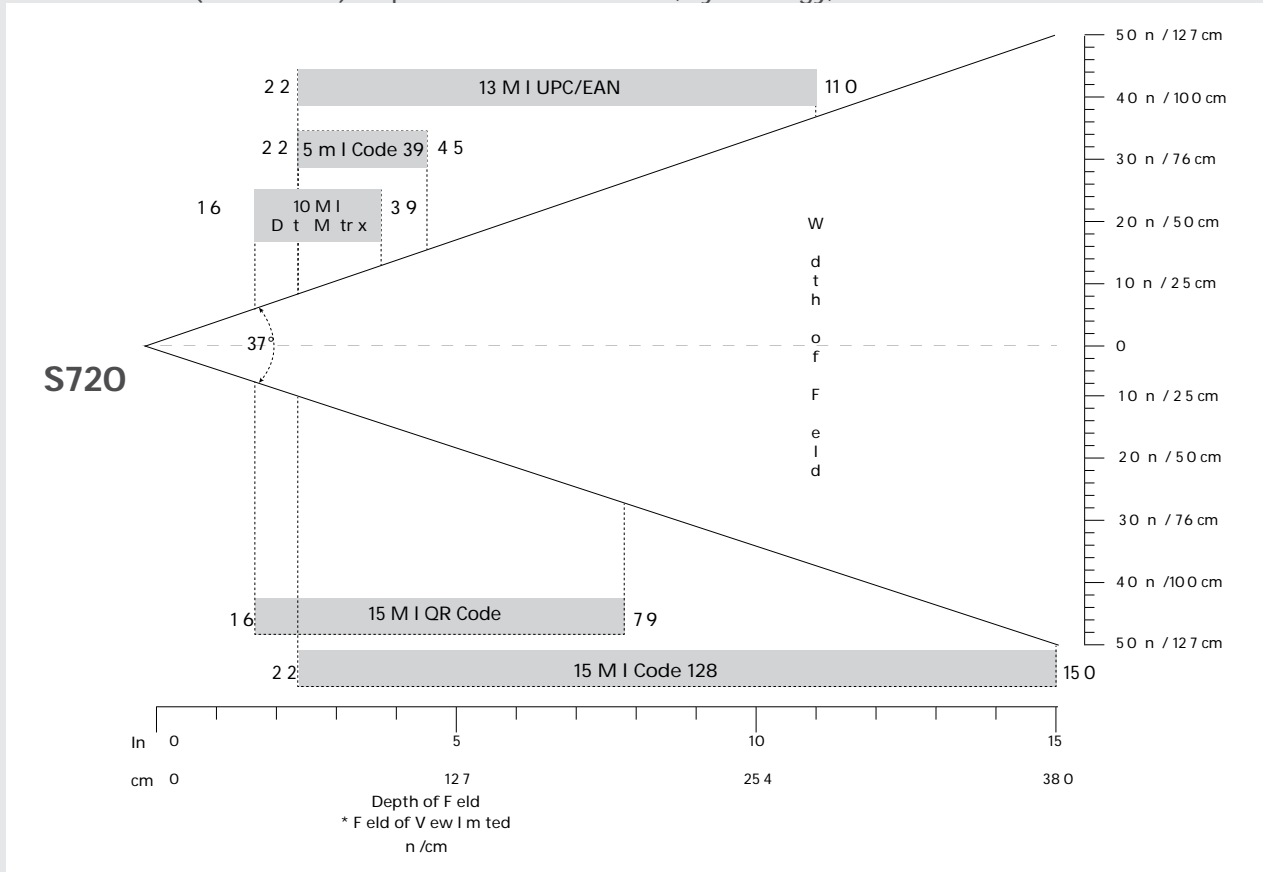

Default Barcode Symbologies: **1D Symbologies:** Codabar, Code 39, Code 93, Code 128, EAN-13, EAN-8, Interleaved 2 of 5, ISBT 128, UPC A, UPC E1

2D Symbologies: Data Matrix, Micro QR Code, PDF417, QR Code

Supported Barcode Symbologies: **1D Symbologies:** Chinese 2 of 5, Codabar, Code 11, Code 16K, Code 39, Code 93, Code 128, Discrete 2 of 5, EAN-13, EAN-8, GS1 Databar, Industrial 2 of 5, Interleaved 2 of 5, Matrix 2 of 5, MSI Plessey, UPC A, UPC E1, Standard 2 of 5, UK Plessey

2D Symbologies: Aztec, Data Matrix, Han Xin, Micro PDF417, Micro QR Code, PDF417, QR Code

Scan Angle: 44.5° (Horizontal) - 33.5° (Vertical)

Sensor Resolution: 1280 horizontal x 960 vertical pixels

Print Contrast: Down to 25%

Reading Distance: 4.0 to 38.0 cm (1.6 to 15 in.) Depends on barcode size, symbology, label media

Decode Ranges

	Near	Far
5 mil Code 39	2.2 in/5.5 cm	4.5 in/11.5 cm
10 mil DataMatrix	1.6 in/4.0 cm	3.9 in/10.0 cm
13 Mil UPC/EAN	2.2 in/5.5 cm	11.0 in/28.0 cm
15 Mil Code 128	2.2 in/5.5 cm	15.0 in/38.0 cm
15 mil QR Code	1.6 in/4.0 cm	7.9 in/20.0 cm