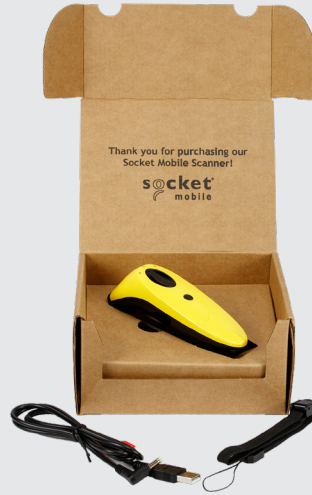

## Features

- **Compatible with Apple® iOS devices (iPad®, iPhone®, iPod Touch®) and Android, Windows®, Mac and Linux.**
- **Scanning** – 2D and 1D barcode scanning.
- **Auto Scan Mode** - Presentation Mode (automatic scanning) provides continuous scanning capabilities without pressing the scan button.
- **Exceptional Ergonomics** – Small, light and fits perfectly in the hand for comfortable use over extended periods of time.
- **Long-Lasting, Replaceable, Rechargeable Battery** - Power to last over 16 hours on a single charge.
- **User Indicators** – Intuitive LEDs for Bluetooth connection, battery level and scanning status.
- **User Feedback** - Audible tones and pulsation.
- **LED Aimer** - Bright, rectangular illumination field with LED pointer for precise aiming.
- **Decoding Ability** - Reads damaged and poorly printed barcodes.
- **Developer Support Available** - The Socket Mobile development team is available to help integrate CaptureSDK into your app.
- **Native App Support** – Socket Mobile's CaptureSDK enables easy native app integration in your applications to improve business productivity.
- **Accessories** - Wrist strap included. Optional: Holster and Durable Retractable Clip available.
- **Designed and Assembled in the USA.**
- **1-Year Warranty Included** – optional extended warranty options available.

## Intuitive LED Indicators

- Battery LED: Green, Amber and Red
- Bluetooth LED: Blue
- Scan LED: Green and Red

**Weight/Mass**  
• 4.1 oz. (117 g)

# Single Package includes

- (1) SocketScan S720, 2D/1D Barcode Scanner
- (1) Charging Cable
- (1) Wrist Strap
- (1) Get Started Insert

The S720 is available in 6 colors:

Socket Mobile  
Companion App  
Download for easy setup!