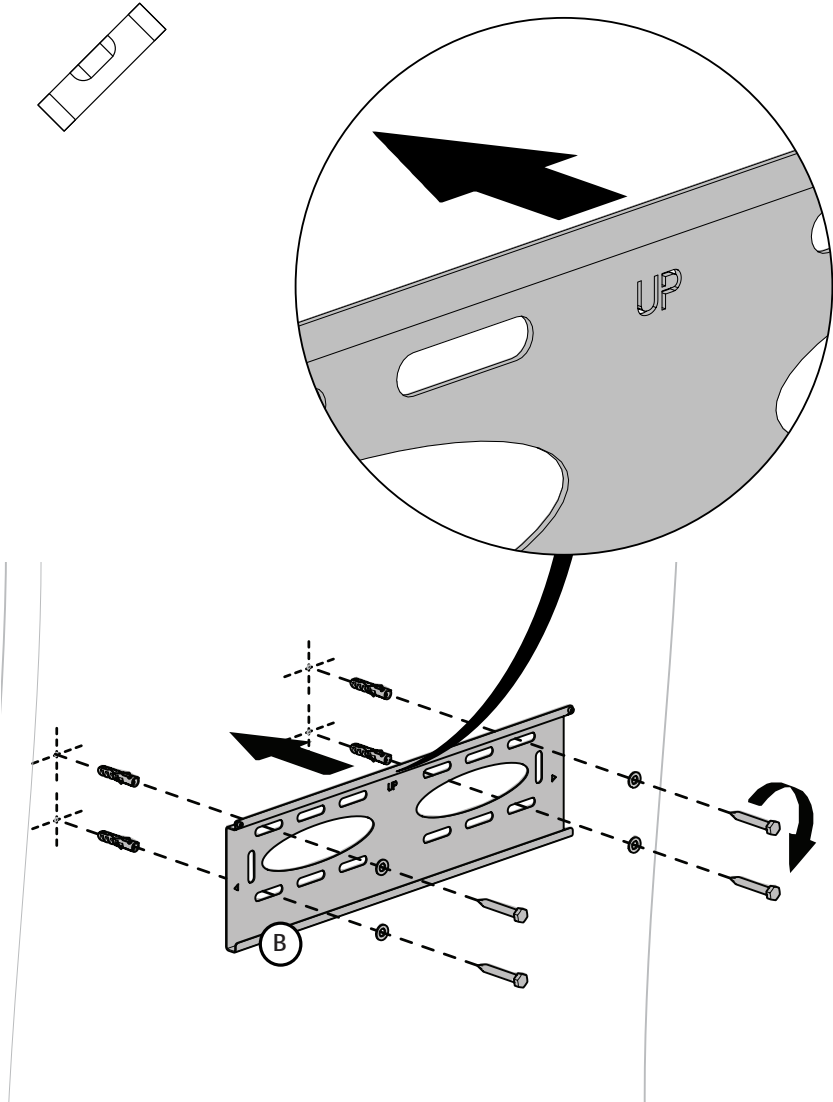

4x M8x25

4x M8x35

4x M6x12

8x M8 washer

4x M8 spacer

4x wall plugs

4x 8x60mm screw

1 Mount wall bracket

It is the responsibility of the installer to use the appropriate fixings for the specific installation location!

2 Mount screen bracket

M8 spacer

M8 washer

3 Mount screen on wall

4 Level and secure the screen bracket (optional)