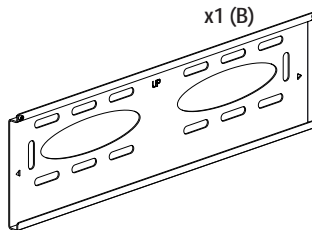

Installation Guide

SPDS54* and SPDS56*

Universal Flat Wall Mounts

CAUTION

- This product must be installed by a professional installer.
- This product is designed to be wall mounted. Before installing please verify that the wall can bear the combined weight of the solution and hardware. Standard fixings for wooden material and fixings for concrete material are supplied as part of the product, but they will not be suitable for all types of walls.
- It is the responsibility of the installer to use appropriate fixings for the specific installation location.
- The maximum weight limit for this product is 80 kg. Do not exceed the stated weight limit.
- This product is intended for indoor use only.
- If these installation instructions are not followed precisely, it could lead to product failure and potential personal injury.
- Ergonomic Solutions / SpacePole inc. cannot be held responsible for any failure or injury, if the installation instructions are not followed correctly.

Tool list

SPIRIT LEVEL

Box content

x2 (A)

OR

x2 (A)

OR

x2 (A)

x1 (B)

SPDS54* - 400 mm

SPDS56* - 600 mm

***FE

***FP

***FS

4x M6x20

4x M8x16