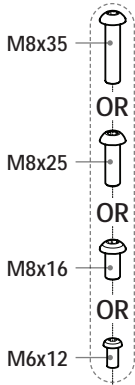

2 Mount screen bracket

M8 spacer

M8 washer