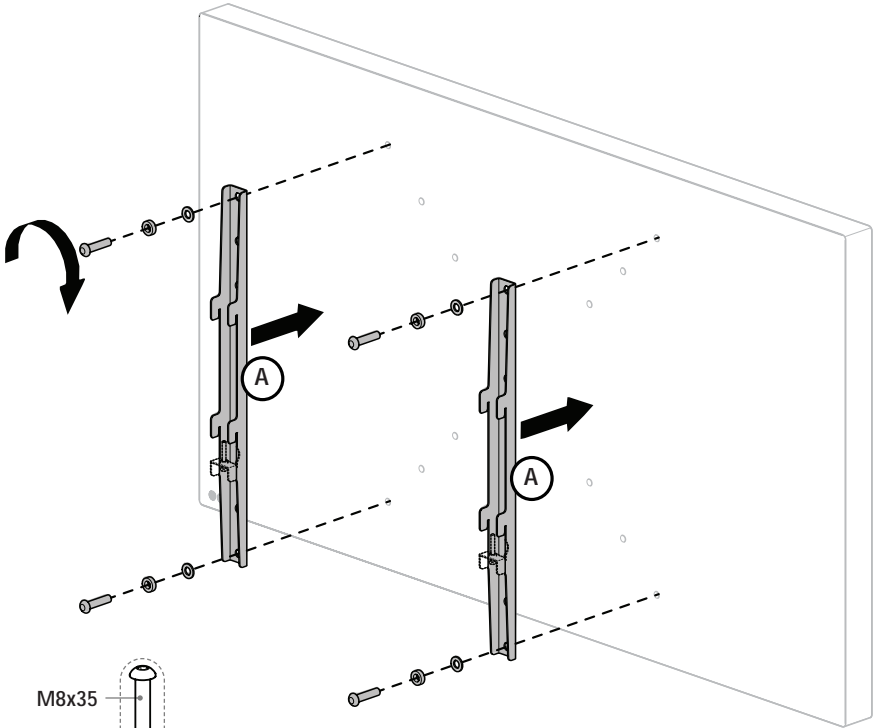

4x M8x25

4x M8x35

4x M6x12

8x M8 washer

4x M8 spacer

4x wall plugs

4x 8x60mm screw

1 Mount wall bracket

It is the responsibility of the installer to use the appropriate fixings for the specific installation location!

2 Mount screen bracket

M8 spacer

M8 washer

3 Mount screen on wall

4 Level and secure the screen bracket (optional)