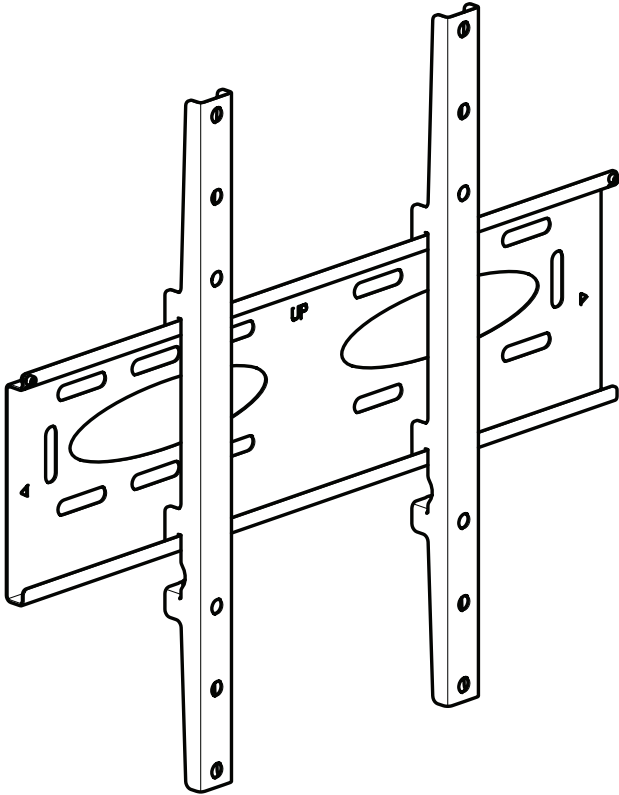

Installation Guide

SPDS54* and SPDS56*

Universal Flat Wall Mounts

CAUTION

- This product must be installed by a professional installer.
- This product is designed to be wall mounted. Before installing please verify that the wall can bear the combined weight of the solution and hardware. Standard fixings for wooden material and fixings for concrete material are supplied as part of the product, but they will not be suitable for all types of walls.
- It is the responsibility of the installer to use appropriate fixings for the specific installation location.
- The maximum weight limit for this product is 80 kg. Do not exceed the stated weight limit.
- This product is intended for indoor use only.
- If these installation instructions are not followed precisely, it could lead to product failure and potential personal injury.
- Ergonomic Solutions / SpacePole inc. cannot be held responsible for any failure or injury, if the installation instructions are not followed correctly.

Tool list

SPIRIT LEVEL

Box content

x2 (A)

OR

x2 (A)

OR

x2 (A)