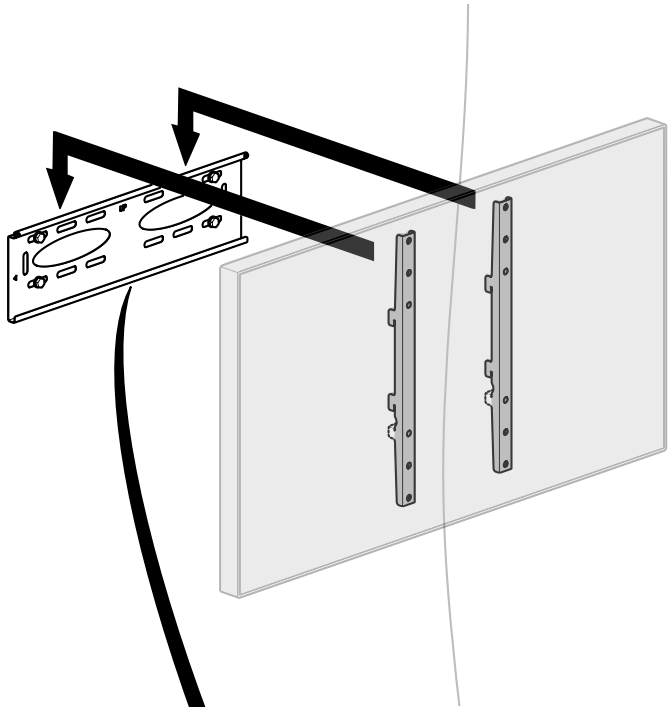

Installation Guide

SPDS54* and SPDS56*

Universal Flat Wall Mounts

CAUTION

- This product must be installed by a professional installer.
- This product is designed to be wall mounted. Before installing please verify that the wall can bear the combined weight of the solution and hardware. Standard fixings for wooden material and fixings for concrete material are supplied as part of the product, but they will not be suitable for all types of walls.
- It is the responsibility of the installer to use appropriate fixings for the specific installation location.
- The maximum weight limit for this product is 80 kg. Do not exceed the stated weight limit.
- This product is intended for indoor use only.
- If these installation instructions are not followed precisely, it could lead to product failure and potential personal injury.
- Ergonomic Solutions / SpacePole inc. cannot be held responsible for any failure or injury, if the installation instructions are not followed correctly.

It is the responsibility of the installer to use the appropriate fixings for the specific installation location!

2 Mount screen bracket

M8 spacer

M8 washer

3 Mount screen on wall

4 Level and secure the screen bracket (optional)