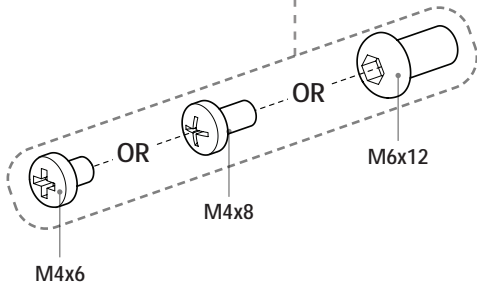

Installation Guide

SPDS522

Universal Flat Wall Mount

CAUTION

- This product must be installed by a professional installer.
- This product is designed to be wall mounted. Before installing please verify that the wall can bear the combined weight of the solution and hardware. Standard fixings for wooden material and fixings for concrete material are supplied as part of the product, but they will not be suitable for all types of walls.
- It is the responsibility of the installer to use appropriate fixings for the specific installation location.
- The maximum weight limit for this product is 80 kg. Do not exceed the stated weight limit.
- This product is intended for indoor use only.
- If these installation instructions are not followed precisely, it could lead to product failure and potential personal injury.
- Ergonomic Solutions / SpacePole inc. cannot be held responsible for any failure or injury, if the installation instructions are not followed correctly.

Tool list

SPIRIT LEVEL

Box content

4x M6x12

5 x M4x8

4 x M4x6

4x wall plugs

4x 8x60mm screw

1 Mount wall bracket

It is the responsibility of the installer to use the appropriate fixings for the specific installation location!

2 Mount screen bracket

3 Mount screen to wall

4

Secure screen

M4x8

Need help? Contact us