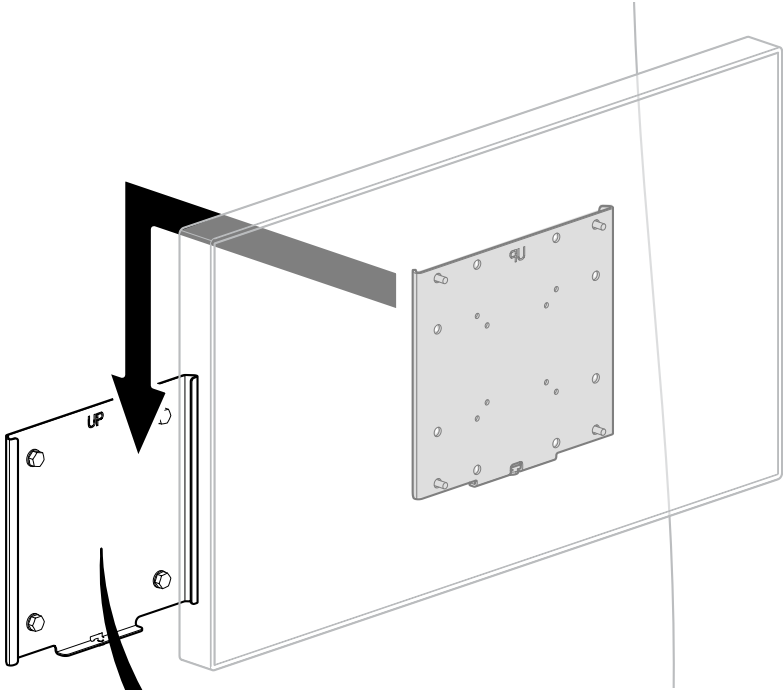

Installation Guide

SPDS522

Universal Flat Wall Mount

CAUTION

- This product must be installed by a professional installer.
- This product is designed to be wall mounted. Before installing please verify that the wall can bear the combined weight of the solution and hardware. Standard fixings for wooden material and fixings for concrete material are supplied as part of the product, but they will not be suitable for all types of walls.
- It is the responsibility of the installer to use appropriate fixings for the specific installation location.
- The maximum weight limit for this product is 80 kg. Do not exceed the stated weight limit.
- This product is intended for indoor use only.
- If these installation instructions are not followed precisely, it could lead to product failure and potential personal injury.
- Ergonomic Solutions / SpacePole inc. cannot be held responsible for any failure or injury, if the installation instructions are not followed correctly.

Tool list

SPIRIT LEVEL

Box content

4x M6x12

5 x M4x8

4 x M4x6

4x wall plugs

4x 8x60mm screw

1 Mount wall bracket

It is the responsibility of the installer to use the appropriate fixings for the specific installation location!

2 Mount screen bracket

3 Mount screen to wall

4

Secure screen

M4x8

Need help? Contact us