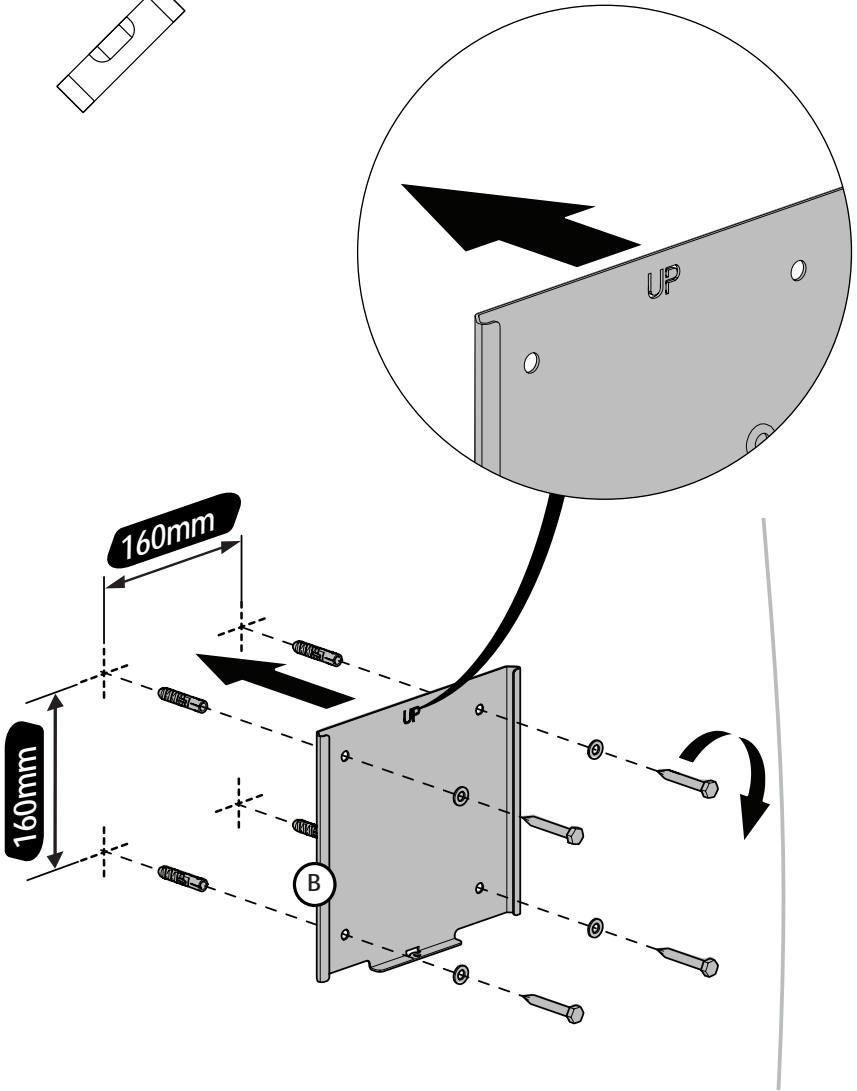

Installation Guide

SPDS522

Universal Flat Wall Mount

CAUTION

- This product must be installed by a professional installer.
- This product is designed to be wall mounted. Before installing please verify that the wall can bear the combined weight of the solution and hardware. Standard fixings for wooden material and fixings for concrete material are supplied as part of the product, but they will not be suitable for all types of walls.
- It is the responsibility of the installer to use appropriate fixings for the specific installation location.
- The maximum weight limit for this product is 80 kg. Do not exceed the stated weight limit.
- This product is intended for indoor use only.
- If these installation instructions are not followed precisely, it could lead to product failure and potential personal injury.
- Ergonomic Solutions / SpacePole inc. cannot be held responsible for any failure or injury, if the installation instructions are not followed correctly.

Tool list

SPIRIT LEVEL

Box content

4x M6x12

5 x M4x8

4 x M4x6

4x wall plugs

4x 8x60mm screw

1 Mount wall bracket

It is the responsibility of the installer to use the appropriate fixings for the specific installation location!

2 Mount screen bracket

3 Mount screen to wall

4

Secure screen

M4x8

Need help? Contact us