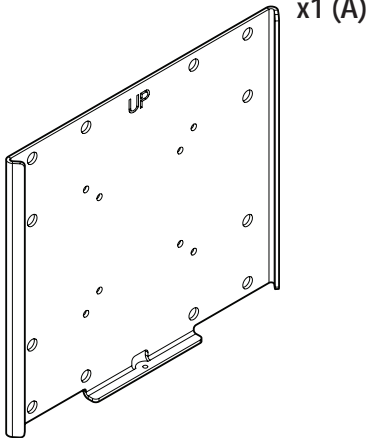

Installation Guide

SPDS522

Universal Flat Wall Mount

CAUTION

- This product must be installed by a professional installer.
- This product is designed to be wall mounted. Before installing please verify that the wall can bear the combined weight of the solution and hardware. Standard fixings for wooden material and fixings for concrete material are supplied as part of the product, but they will not be suitable for all types of walls.
- It is the responsibility of the installer to use appropriate fixings for the specific installation location.
- The maximum weight limit for this product is 80 kg. Do not exceed the stated weight limit.
- This product is intended for indoor use only.
- If these installation instructions are not followed precisely, it could lead to product failure and potential personal injury.
- Ergonomic Solutions / SpacePole inc. cannot be held responsible for any failure or injury, if the installation instructions are not followed correctly.

Tool list

SPIRIT LEVEL

Box content

4x M6x12

5 x M4x8

4 x M4x6

4x wall plugs

4x 8x60mm screw