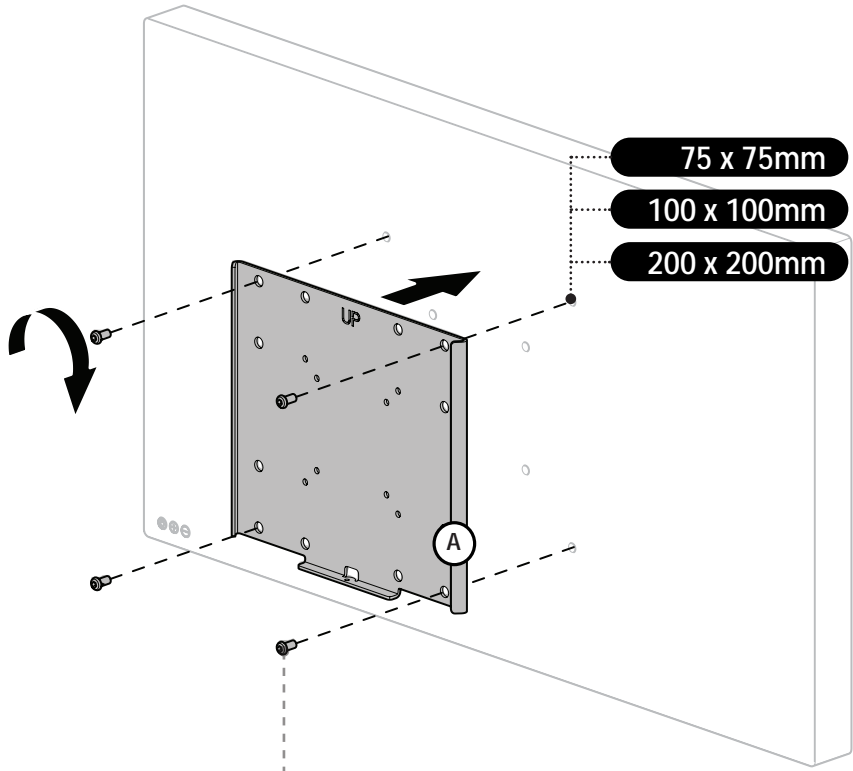

Installation Guide

SPDS522

Universal Flat Wall Mount

CAUTION

- This product must be installed by a professional installer.
- This product is designed to be wall mounted. Before installing please verify that the wall can bear the combined weight of the solution and hardware. Standard fixings for wooden material and fixings for concrete material are supplied as part of the product, but they will not be suitable for all types of walls.
- It is the responsibility of the installer to use appropriate fixings for the specific installation location.
- The maximum weight limit for this product is 80 kg. Do not exceed the stated weight limit.
- This product is intended for indoor use only.
- If these installation instructions are not followed precisely, it could lead to product failure and potential personal injury.
- Ergonomic Solutions / SpacePole inc. cannot be held responsible for any failure or injury, if the installation instructions are not followed correctly.

Tool list

SPIRIT LEVEL

Box content

4x M6x12

5 x M4x8

4 x M4x6

4x wall plugs

4x 8x60mm screw

1 Mount wall bracket

It is the responsibility of the installer to use the appropriate fixings for the specific installation location!

2 Mount screen bracket

3 Mount screen to wall

4

Secure screen

M4x8

Need help? Contact us