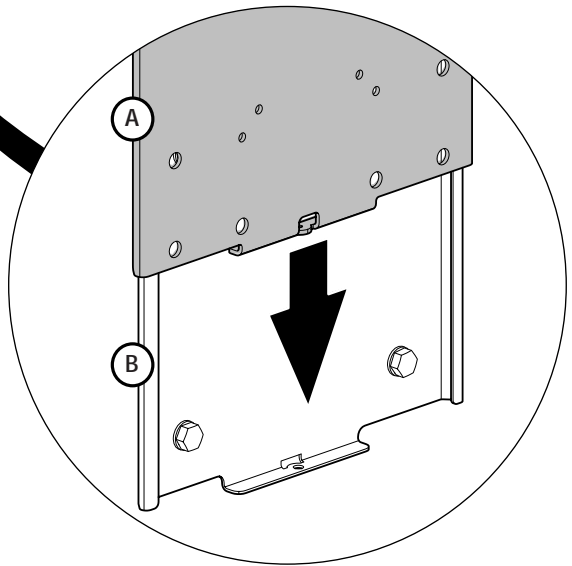

Installation Guide

SPDS522

Universal Flat Wall Mount

CAUTION

- This product must be installed by a professional installer.
- This product is designed to be wall mounted. Before installing please verify that the wall can bear the combined weight of the solution and hardware. Standard fixings for wooden material and fixings for concrete material are supplied as part of the product, but they will not be suitable for all types of walls.
- It is the responsibility of the installer to use appropriate fixings for the specific installation location.
- The maximum weight limit for this product is 80 kg. Do not exceed the stated weight limit.
- This product is intended for indoor use only.
- If these installation instructions are not followed precisely, it could lead to product failure and potential personal injury.
- Ergonomic Solutions / SpacePole inc. cannot be held responsible for any failure or injury, if the installation instructions are not followed correctly.

Tool list

SPIRIT LEVEL

Box content

4x M6x12

5 x M4x8

4 x M4x6

4x wall plugs

4x 8x60mm screw

1 Mount wall bracket

It is the responsibility of the installer to use the appropriate fixings for the specific installation location!

2 Mount screen bracket

3 Mount screen to wall

4

Secure screen

M4x8

Need help? Contact us