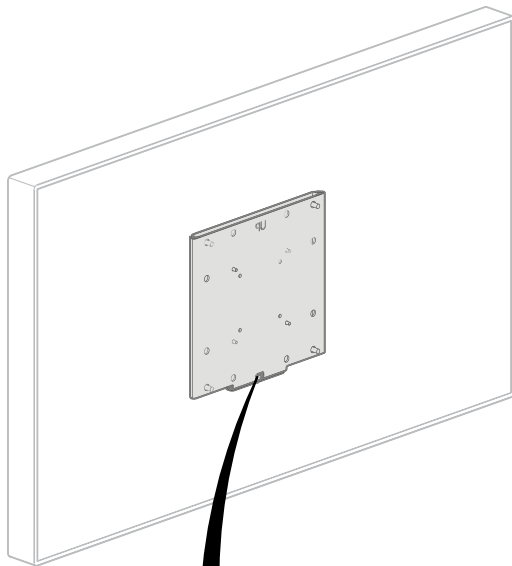

Installation Guide

SPDS522

Universal Flat Wall Mount

CAUTION

- This product must be installed by a professional installer.
- This product is designed to be wall mounted. Before installing please verify that the wall can bear the combined weight of the solution and hardware. Standard fixings for wooden material and fixings for concrete material are supplied as part of the product, but they will not be suitable for all types of walls.
- It is the responsibility of the installer to use appropriate fixings for the specific installation location.
- The maximum weight limit for this product is 80 kg. Do not exceed the stated weight limit.
- This product is intended for indoor use only.
- If these installation instructions are not followed precisely, it could lead to product failure and potential personal injury.
- Ergonomic Solutions / SpacePole inc. cannot be held responsible for any failure or injury, if the installation instructions are not followed correctly.

Tool list

SPIRIT LEVEL

Box content

4x M6x12

5 x M4x8

4 x M4x6

4x wall plugs

4x 8x60mm screw

1 Mount wall bracket

It is the responsibility of the installer to use the appropriate fixings for the specific installation location!

2 Mount screen bracket

3 Mount screen to wall

4

Secure screen

M4x8

Need help? Contact us