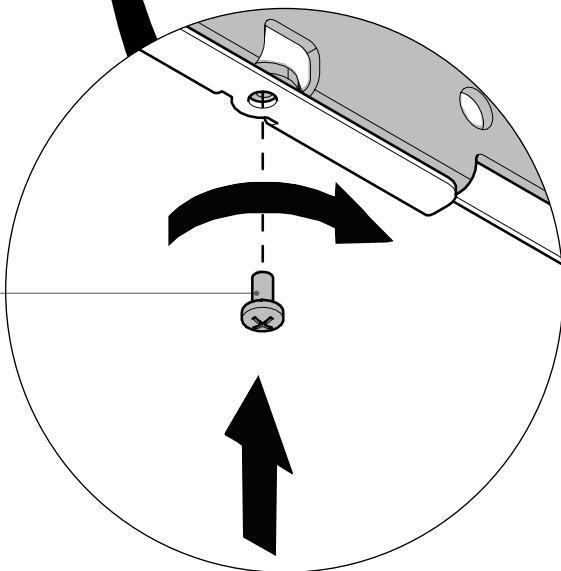

Installation Guide

SPDS522

Universal Flat Wall Mount

CAUTION

- This product must be installed by a professional installer.
- This product is designed to be wall mounted. Before installing please verify that the wall can bear the combined weight of the solution and hardware. Standard fixings for wooden material and fixings for concrete material are supplied as part of the product, but they will not be suitable for all types of walls.
- It is the responsibility of the installer to use appropriate fixings for the specific installation location.
- The maximum weight limit for this product is 80 kg. Do not exceed the stated weight limit.
- This product is intended for indoor use only.
- If these installation instructions are not followed precisely, it could lead to product failure and potential personal injury.
- Ergonomic Solutions / SpacePole inc. cannot be held responsible for any failure or injury, if the installation instructions are not followed correctly.

1 Mount wall bracket

It is the responsibility of the installer to use the appropriate fixings for the specific installation location!

2 Mount screen bracket

3 Mount screen to wall

4

Secure screen

M4x8

Need help? Contact us