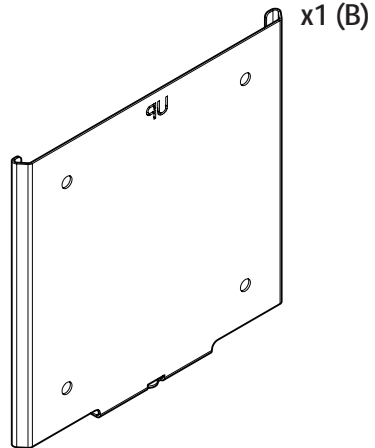

Installation Guide

SPDS522

Universal Flat Wall Mount

CAUTION

- This product must be installed by a professional installer.
- This product is designed to be wall mounted. Before installing please verify that the wall can bear the combined weight of the solution and hardware. Standard fixings for wooden material and fixings for concrete material are supplied as part of the product, but they will not be suitable for all types of walls.
- It is the responsibility of the installer to use appropriate fixings for the specific installation location.
- The maximum weight limit for this product is 80 kg. Do not exceed the stated weight limit.
- This product is intended for indoor use only.
- If these installation instructions are not followed precisely, it could lead to product failure and potential personal injury.
- Ergonomic Solutions / SpacePole inc. cannot be held responsible for any failure or injury, if the installation instructions are not followed correctly.

Tool list

SPIRIT LEVEL

Box content

4x M6x12

5 x M4x8

4 x M4x6

4x wall plugs

4x 8x60mm screw