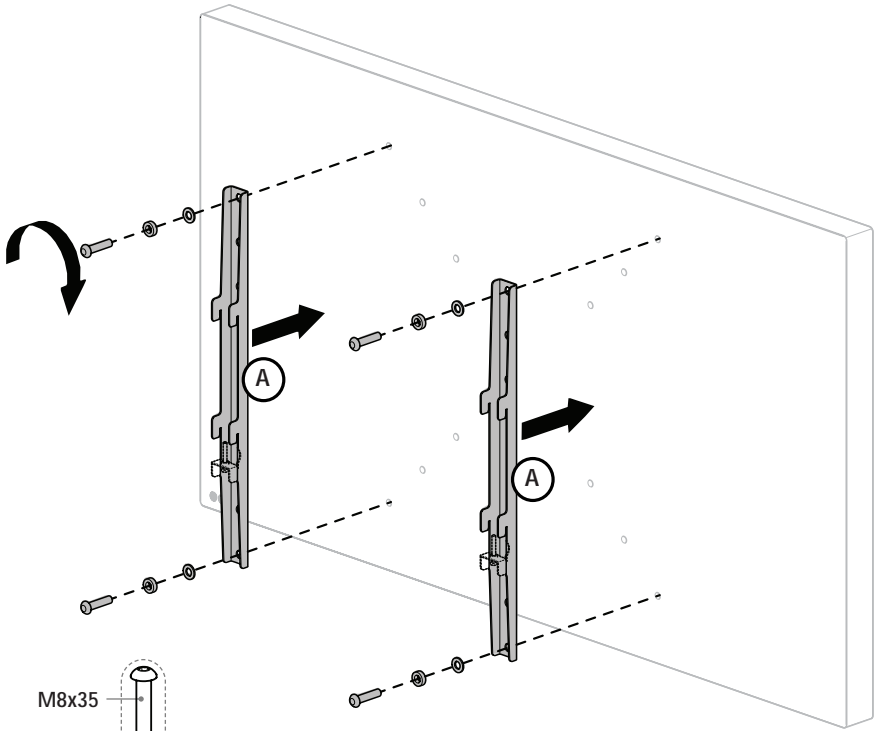

4x M8 spacer

4x wall plugs

4x 8x60mm screw

1 Mount wall bracket

It is the responsibility of the installer to use the appropriate fixings for the specific installation location!

2 Mount screen bracket

- M8x35
- OR
- M8x25
- OR
- M8x16
- OR
- M6x12
- M8 spacer
- M8 washer

3 Mount screen on wall

4 Level and secure the screen bracket (optional)

For ***FS builds only!

For ***FS and ***FP builds

Need help? Contact us

ergonomic[®]
solutions
creators of SpacePole

spacepole[®]
an ergonomic
solutions company