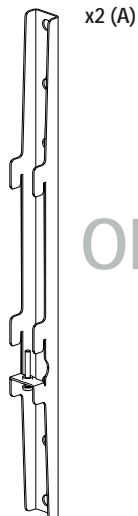

Installation Guide

SPDS54* and SPDS56*

Universal Flat Wall Mounts

CAUTION

- This product must be installed by a professional installer.
- This product is designed to be wall mounted. Before installing please verify that the wall can bear the combined weight of the solution and hardware. Standard fixings for wooden material and fixings for concrete material are supplied as part of the product, but they will not be suitable for all types of walls.
- It is the responsibility of the installer to use appropriate fixings for the specific installation location.
- The maximum weight limit for this product is 80 kg. Do not exceed the stated weight limit.
- This product is intended for indoor use only.
- If these installation instructions are not followed precisely, it could lead to product failure and potential personal injury.
- Ergonomic Solutions / SpacePole inc. cannot be held responsible for any failure or injury, if the installation instructions are not followed correctly.

Tool list

SPIRIT LEVEL

Box content

***FE

OR

***FP

OR

***FS

SPDS54* - 400 mm

SPDS56* - 600 mm

4x M6x20

4x M8x16

4x M8x25

4x M8x35

4x M6x12

8x M8 washer

4x M8 spacer

4x wall plugs

4x 8x60mm screw

1 Mount wall bracket

It is the responsibility of the installer to use the appropriate fixings for the specific installation location!

2 Mount screen bracket

- M8x35
- OR
- M8x25
- OR
- M8x16
- OR
- M6x12
- M8 spacer
- M8 washer