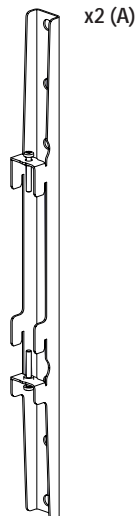

Installation Guide

SPDS54* and SPDS56*

Universal Flat Wall Mounts

CAUTION

- This product must be installed by a professional installer.
- This product is designed to be wall mounted. Before installing please verify that the wall can bear the combined weight of the solution and hardware. Standard fixings for wooden material and fixings for concrete material are supplied as part of the product, but they will not be suitable for all types of walls.
- It is the responsibility of the installer to use appropriate fixings for the specific installation location.
- The maximum weight limit for this product is 80 kg. Do not exceed the stated weight limit.
- This product is intended for indoor use only.
- If these installation instructions are not followed precisely, it could lead to product failure and potential personal injury.
- Ergonomic Solutions / SpacePole inc. cannot be held responsible for any failure or injury, if the installation instructions are not followed correctly.

Tool list

SPIRIT LEVEL

Box content

***FE

OR

***FP

OR

***FS

SPDS54* - 400 mm

SPDS56* - 600 mm

4x M6x20

4x M8x16

4x M8x25

4x M8x35

4x M6x12

8x M8 washer

4x M8 spacer

4x wall plugs

4x 8x60mm screw

1 Mount wall bracket

It is the responsibility of the installer to use the appropriate fixings for the specific installation location!

2 Mount screen bracket

- M8x35
- OR
- M8x25
- OR
- M8x16
- OR
- M6x12
- M8 spacer
- M8 washer