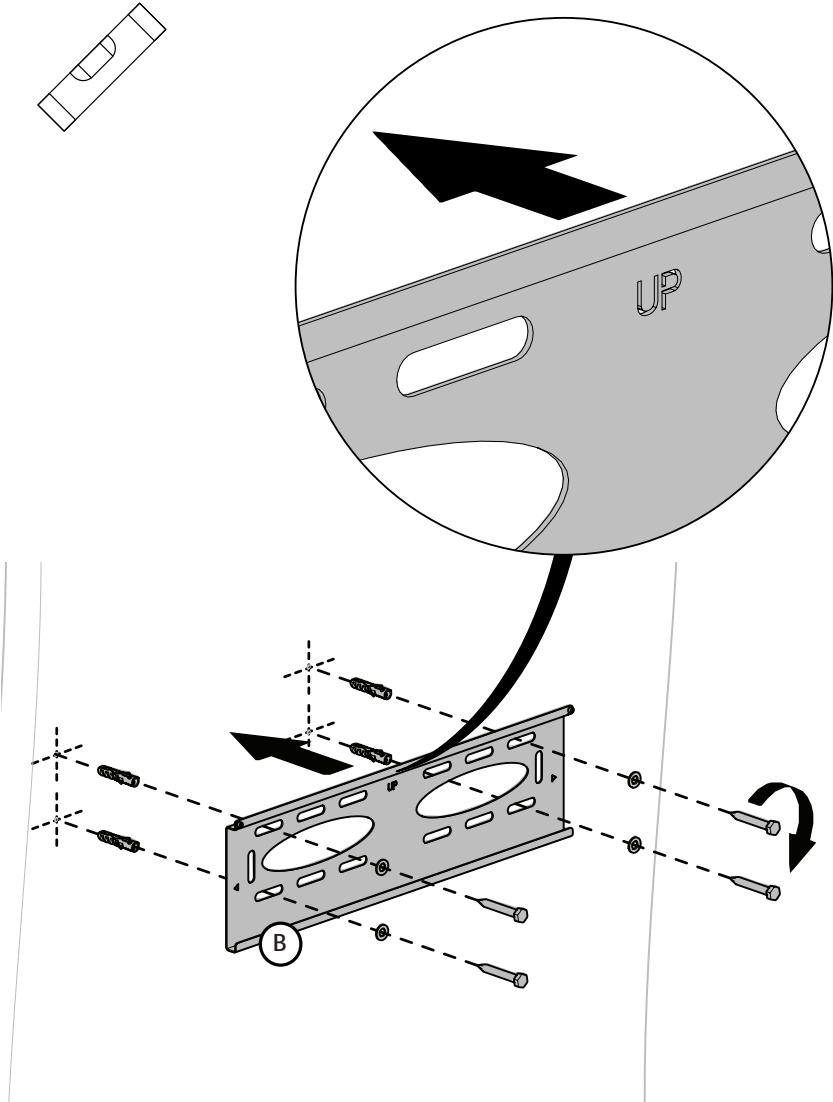

4x M8 spacer

4x wall plugs

4x 8x60mm screw

1 Mount wall bracket

It is the responsibility of the installer to use the appropriate fixings for the specific installation location!

2 Mount screen bracket

- M8x35
- OR
- M8x25
- OR
- M8x16
- OR
- M6x12
- M8 spacer
- M8 washer

3 Mount screen on wall

4 Level and secure the screen bracket (optional)

For ***FS builds only!

For ***FS and ***FP builds

Need help? Contact us

ergonomic[®]
solutions
creators of SpacePole

spacepole[®]
an ergonomic
solutions company