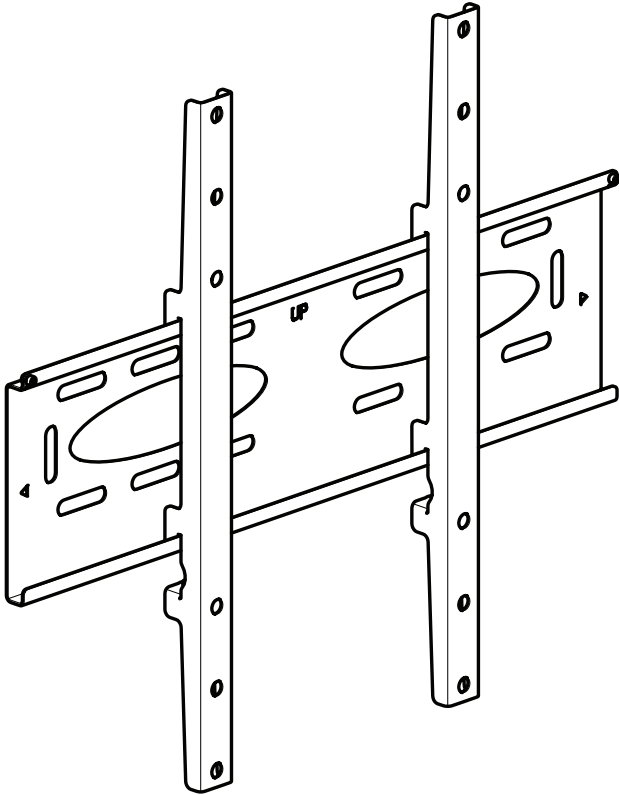

Installation Guide

SPDS54* and SPDS56*

Universal Flat Wall Mounts

CAUTION

- This product must be installed by a professional installer.
- This product is designed to be wall mounted. Before installing please verify that the wall can bear the combined weight of the solution and hardware. Standard fixings for wooden material and fixings for concrete material are supplied as part of the product, but they will not be suitable for all types of walls.
- It is the responsibility of the installer to use appropriate fixings for the specific installation location.
- The maximum weight limit for this product is 80 kg. Do not exceed the stated weight limit.
- This product is intended for indoor use only.
- If these installation instructions are not followed precisely, it could lead to product failure and potential personal injury.
- Ergonomic Solutions / SpacePole inc. cannot be held responsible for any failure or injury, if the installation instructions are not followed correctly.

Tool list

SPIRIT LEVEL

Box content

***FE

OR

***FP

OR

***FS