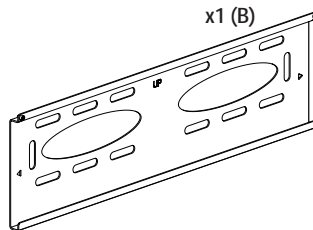

Installation Guide

SPDS54* and SPDS56*

Universal Flat Wall Mounts

CAUTION

- This product must be installed by a professional installer.
- This product is designed to be wall mounted. Before installing please verify that the wall can bear the combined weight of the solution and hardware. Standard fixings for wooden material and fixings for concrete material are supplied as part of the product, but they will not be suitable for all types of walls.
- It is the responsibility of the installer to use appropriate fixings for the specific installation location.
- The maximum weight limit for this product is 80 kg. Do not exceed the stated weight limit.
- This product is intended for indoor use only.
- If these installation instructions are not followed precisely, it could lead to product failure and potential personal injury.
- Ergonomic Solutions / SpacePole inc. cannot be held responsible for any failure or injury, if the installation instructions are not followed correctly.

Tool list

SPIRIT LEVEL

Box content

***FE

OR

***FP

OR

***FS

SPDS54* - 400 mm

SPDS56* - 600 mm

4x M6x20

4x M8x16

4x M8x25

4x M8x35

4x M6x12

8x M8 washer