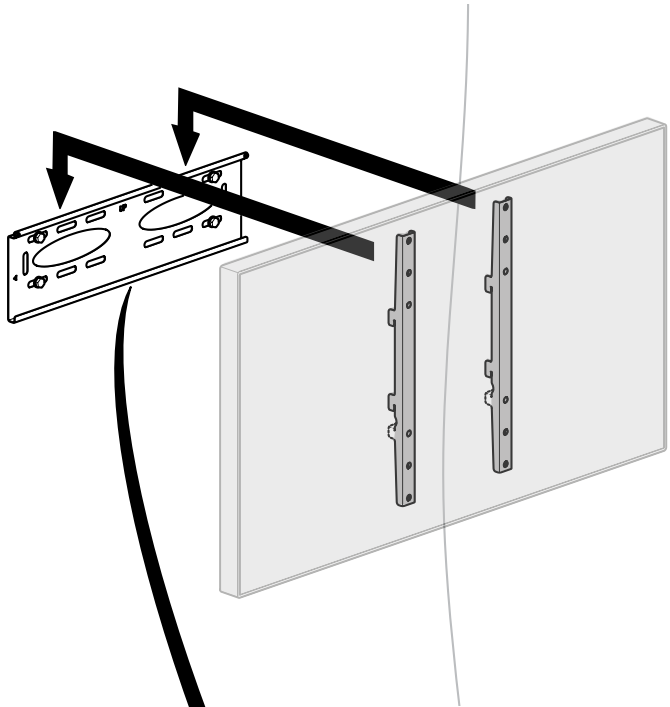

Installation Guide

SPDS54* and SPDS56*

Universal Flat Wall Mounts

CAUTION

- This product must be installed by a professional installer.
- This product is designed to be wall mounted. Before installing please verify that the wall can bear the combined weight of the solution and hardware. Standard fixings for wooden material and fixings for concrete material are supplied as part of the product, but they will not be suitable for all types of walls.
- It is the responsibility of the installer to use appropriate fixings for the specific installation location.
- The maximum weight limit for this product is 80 kg. Do not exceed the stated weight limit.
- This product is intended for indoor use only.
- If these installation instructions are not followed precisely, it could lead to product failure and potential personal injury.
- Ergonomic Solutions / SpacePole inc. cannot be held responsible for any failure or injury, if the installation instructions are not followed correctly.

4x M8 spacer

4x wall plugs

4x 8x60mm screw

1 Mount wall bracket

It is the responsibility of the installer to use the appropriate fixings for the specific installation location!

2 Mount screen bracket

- M8x35
- OR
- M8x25
- OR
- M8x16
- OR
- M6x12
- M8 spacer
- M8 washer

3 Mount screen on wall

4 Level and secure the screen bracket (optional)

For ***FS builds only!

For ***FS and ***FP builds

Need help? Contact us

ergonomic[®]
solutions
creators of SpacePole

spacepole[®]
an ergonomic
solutions company