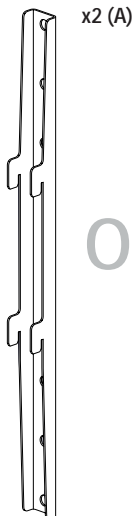

Installation Guide

SPDS54* and SPDS56*

Universal Flat Wall Mounts

CAUTION

- This product must be installed by a professional installer.
- This product is designed to be wall mounted. Before installing please verify that the wall can bear the combined weight of the solution and hardware. Standard fixings for wooden material and fixings for concrete material are supplied as part of the product, but they will not be suitable for all types of walls.
- It is the responsibility of the installer to use appropriate fixings for the specific installation location.
- The maximum weight limit for this product is 80 kg. Do not exceed the stated weight limit.
- This product is intended for indoor use only.
- If these installation instructions are not followed precisely, it could lead to product failure and potential personal injury.
- Ergonomic Solutions / SpacePole inc. cannot be held responsible for any failure or injury, if the installation instructions are not followed correctly.

Tool list

SPIRIT LEVEL

Box content

***FE

OR

***FP

OR

***FS

SPDS54* - 400 mm

SPDS56* - 600 mm

4x M6x20

4x M8x16

4x M8x25

4x M8x35

4x M6x12

8x M8 washer

4x M8 spacer

4x wall plugs

4x 8x60mm screw

1 Mount wall bracket

It is the responsibility of the installer to use the appropriate fixings for the specific installation location!

2 Mount screen bracket

- M8x35
- OR
- M8x25
- OR
- M8x16
- OR
- M6x12
- M8 spacer
- M8 washer