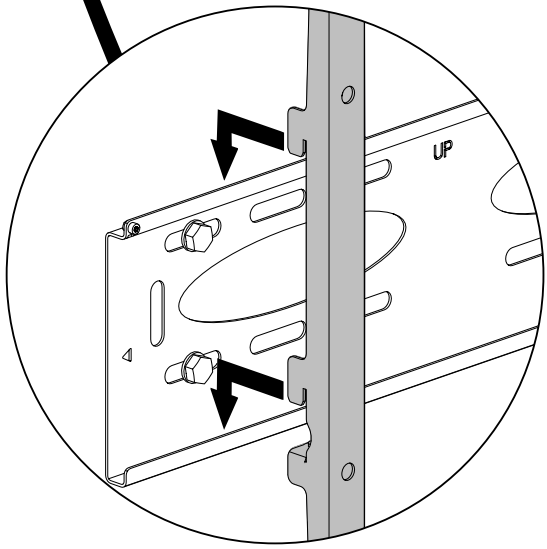

4x M8 spacer

4x wall plugs

4x 8x60mm screw

1 Mount wall bracket

It is the responsibility of the installer to use the appropriate fixings for the specific installation location!

2 Mount screen bracket

- M8x35
- OR
- M8x25
- OR
- M8x16
- OR
- M6x12
- M8 spacer
- M8 washer

3 Mount screen on wall

4 Level and secure the screen bracket (optional)

For ***FS builds only!

For ***FS and ***FP builds

Need help? Contact us

ergonomic[®]
solutions
creators of SpacePole

spacepole[®]
an ergonomic
solutions company