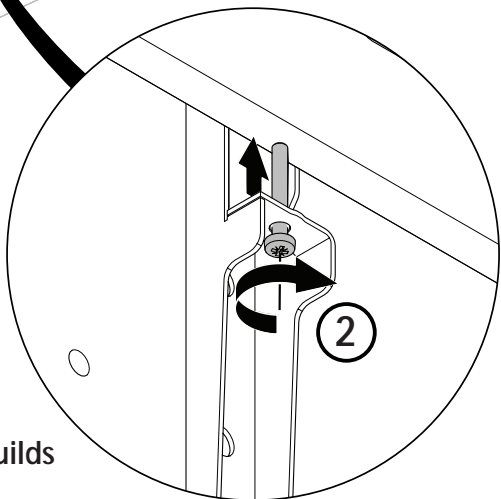

4x M8 spacer

4x wall plugs

4x 8x60mm screw

1 Mount wall bracket

It is the responsibility of the installer to use the appropriate fixings for the specific installation location!

2 Mount screen bracket

- M8x35
- OR
- M8x25
- OR
- M8x16
- OR
- M6x12
- M8 spacer
- M8 washer

3 Mount screen on wall

4 Level and secure the screen bracket (optional)

For ***FS builds only!

For ***FS and ***FP builds

Need help? Contact us

ergonomic[®]
solutions
creators of SpacePole

spacepole[®]
an ergonomic
solutions company