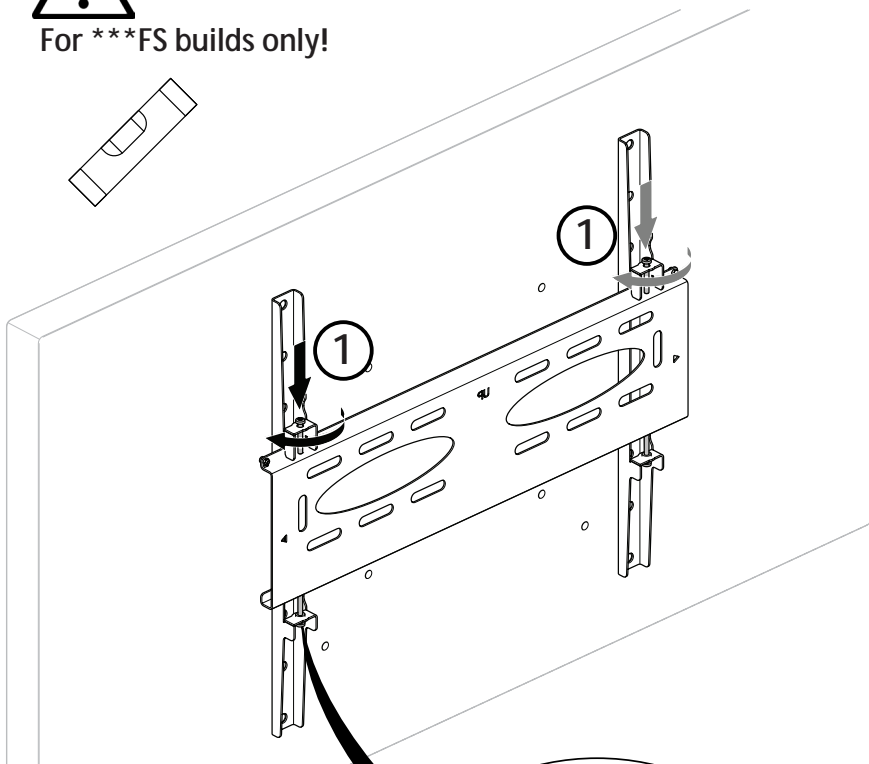

4x M8 spacer

4x wall plugs

4x 8x60mm screw

1 Mount wall bracket

It is the responsibility of the installer to use the appropriate fixings for the specific installation location!

2 Mount screen bracket

- M8x35
- OR
- M8x25
- OR
- M8x16
- OR
- M6x12
- M8 spacer
- M8 washer

3 Mount screen on wall

4 Level and secure the screen bracket (optional)

For ***FS builds only!

For ***FS and ***FP builds

Need help? Contact us

ergonomic[®]
solutions
creators of SpacePole

spacepole[®]
an ergonomic
solutions company