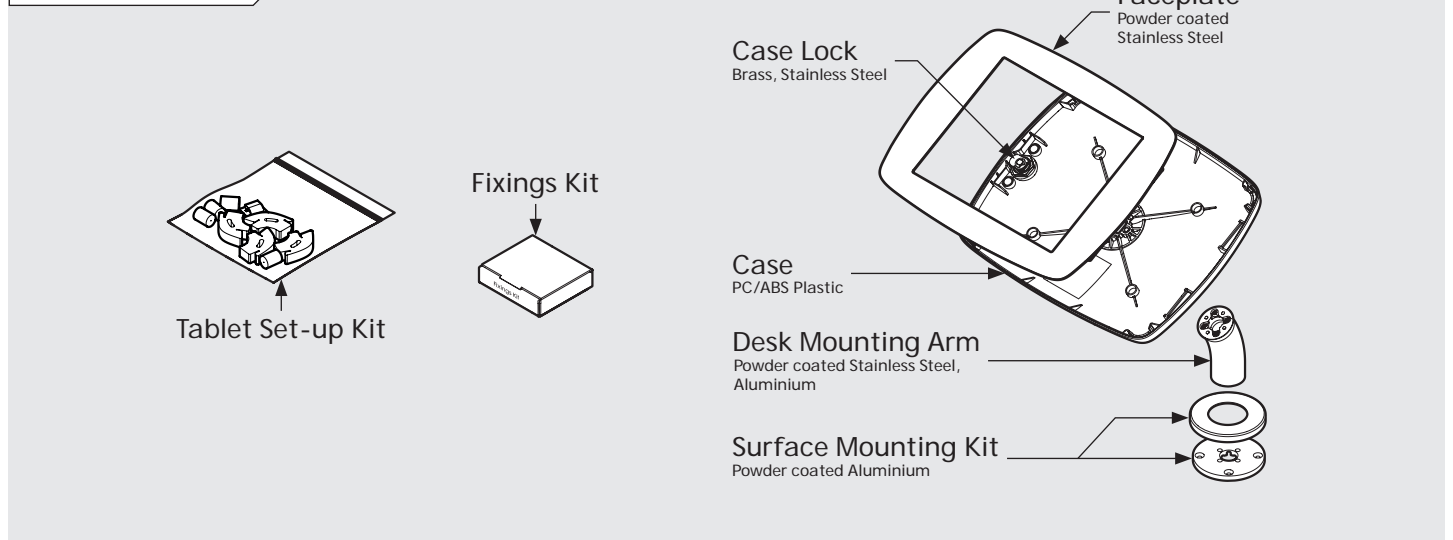

PRODUCT DATA SHEET - BOUNCEPAD DESK

bouncepad[®]

Case: Midi Arm: Desk Mounting: Fixing from below
 Fixing from Above Packaged weight: 1.84kg Colour: White
 Black

Mounting: Fixing from Below

Mounting: Fixing from Above

Parts in the Box

PRODUCT DATA SHEET - BOUNCEPAD DESK

bouncepad[®]

Case: Maxi Arm: Desk Mounting: Fixing from below
 Fixing from Above Packaged weight: 2.07kg Colour: White
 Black

PRODUCT DATA SHEET - BOUNCEPAD DESK