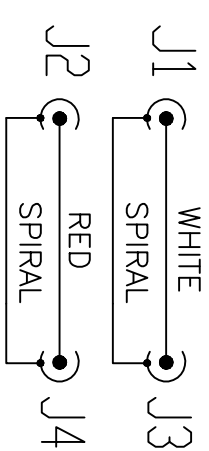

### PIN OUT

### REQUIREMENTS:

1:100% short,open and miss wire test.

④	MOLDED	RED 45P PVC	8.4	G
③	MOLDED	WHITE 45P PVC	8.4	G
②	CONNECTOR	RCA TUBULAR MALE:,WHITE INSULATOR, GOLD FLASH SHELL	4	PCS
①	CABLE	(10/0.10CCS+SPIRAL28*0.10CCS+PVC)*2C JACKET:BLACK PVC OD:2.8*5.6MM	20	M
NO.	MATERIAL	DESCRIPTIONG	QTY.	UNIT

Itemref	Quantity	Title/Name,designation,material,dimension etc	Article No./Reference
Designed by ACHY	Checked by HELEN	Approved by - date MARCH 4, 2012	Date MARCH 4, 2012
		File name RCA/M2-RCA/M2 L=20M	Scale FREE