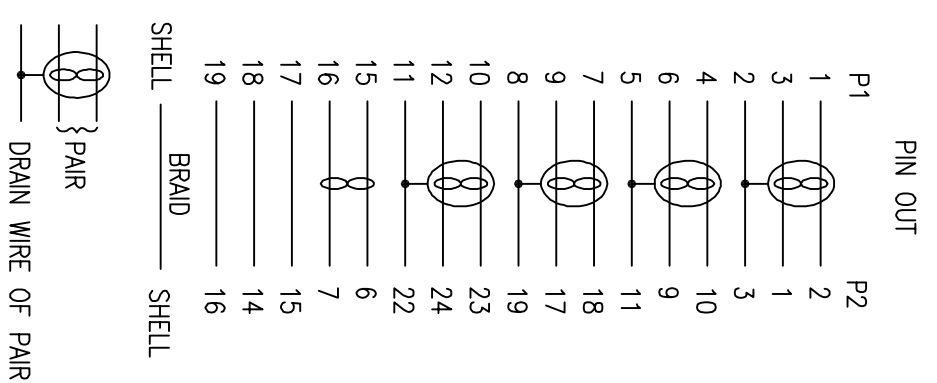

CABLE MARKING:
AWM 20276 VW-1 80°C 30V DVI CABLE RoHS COMPLIANT

NOTES:

1. MATERIAL
- 1.1 CABLE(30#): [(7/0.10BC*1P+7/0.10BC+FAM) X 4PCS+7/0.10BC*3C +7/0.10BC*1P+AL+7/0.12BC+B(64/0.12ALM)+PVC(BLACK)].
- 1.2 HDMI 19PIN MALE: BLACK INSULATION, GOLD PLATED CONTACTS, GOLD PLATED SHELL.
- 1.3 DVI-D (18+1) MALE: BLACK INSULATION, GOLD PLATED CONTACTS, GOLD PLATED SHELL.
- 1.4 ALL HOOD: BLACK PVC.
- 1.5 THUMB SCREW(2.3*46MM) TO BE MOLDED BLACK PVC.
- 1.6 ALL COMPONENTS ARE RoHS COMPLIANT.
2. ELECTRICAL
- 2.1 100% OPEN AND SHORT TEST
- 2.2 HI-POT: DC200V/0.01S
3. PACKING
- 3.1 SEE "P/N CHART"