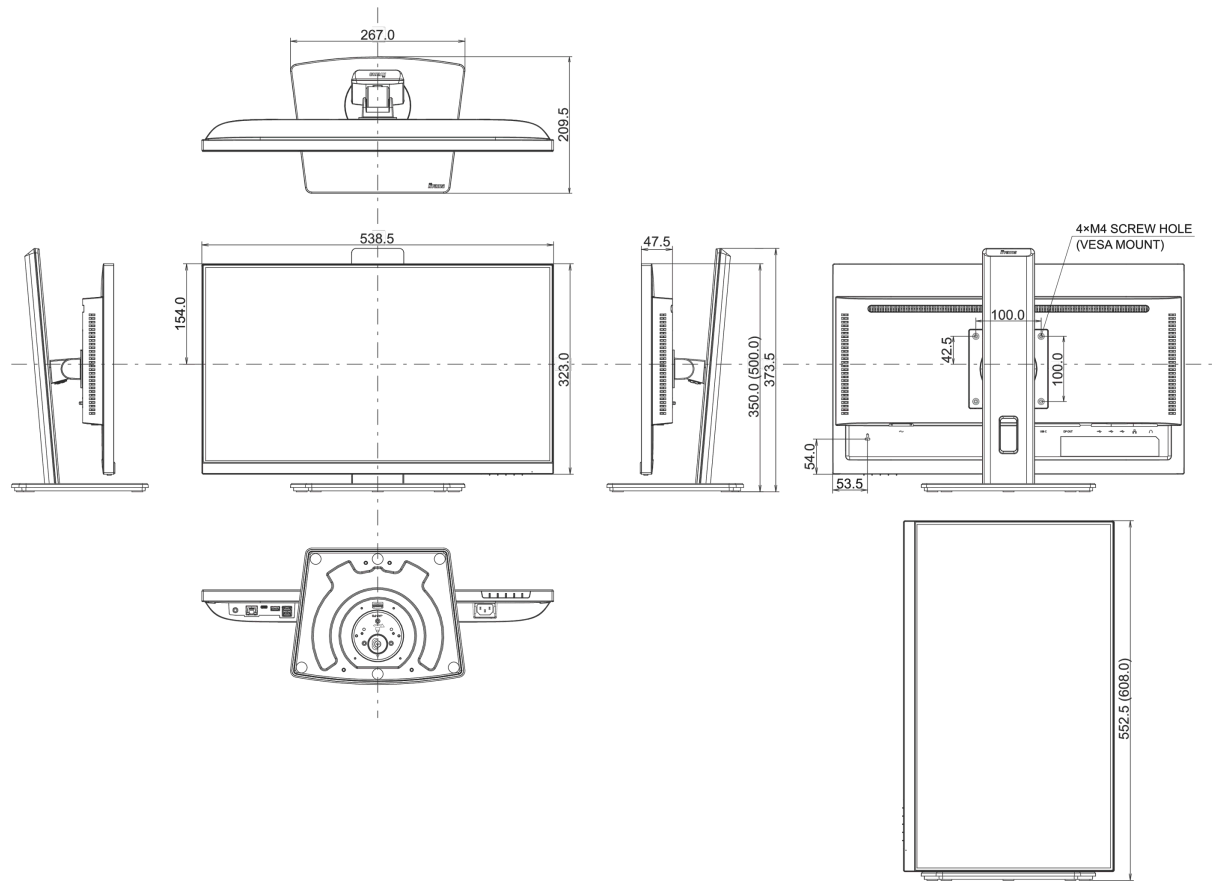

04 MECHANICAL

Display position adjustments	height, swivel, tilt, pivot (rotation both sides)
Height adjustment	150mm

Rotation (PIVOT function)	90°
Swivel stand	90°; 45 ° left; 45° right
Tilt angle	23° up; 5° down
VESA mounting	100 x 100mm
Cable management system	yes

05 ACCESSORIES INCLUDED

Cables	power, HDMI, USB-C
Other	quick start guide, safety guide

06 POWER MANAGEMENT

Power supply unit	internal
Power supply	AC 100 - 240V, 50/60Hz
Power usage	20W typical, 0.5W stand by, 03W off mode

08 DIMENSIONS / WEIGHT

Product dimensions W x H x D	538.5 x 350 (500) x 209.5mm
Box dimensions W x H x D	685 x 405 x 126mm
Weight (without box)	5.3kg
Weight (with box)	7.4kg
EAN code	4978570124930

All trademarks and registered trademarks acknowledged. E & O E. Specification subject to change without notice. All LCD's comply with ISO-9241-307:2008 in connection with pixel defects.