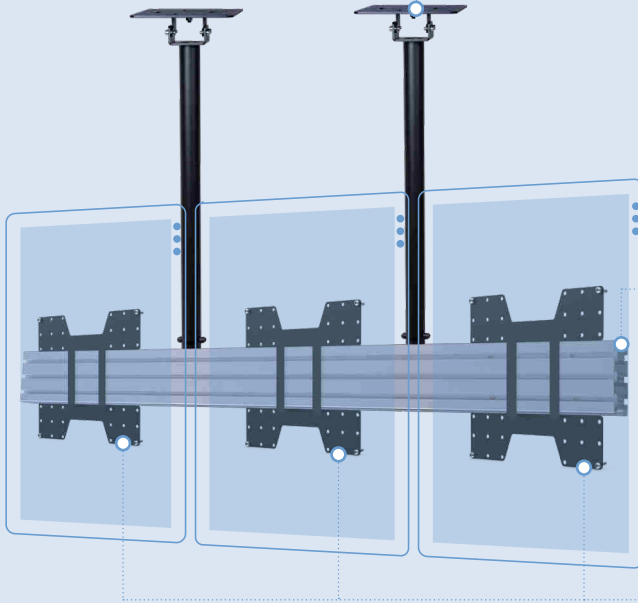

## Features

- **Comprehensive:** supports a choice of screen sizes from 22" to 55", in portrait and landscape, with tilt and screen height adjustment for better visibility, depending on ceiling height
- **Configurable:** use single or multiple screens, wall or ceiling mounted, single-sided or back-to-back
- **Modular:** mix and match from a range of components for your unique installation
- **Designed and manufactured in Denmark:** with added focus on simplicity, quality and sustainability, as well as shorter lead times
- **Easy installation and maintenance:** modular solution design, featuring hook-on screen brackets and a quick release option

### Ceiling Pole

- Height adjustment: 1000 to 1500mm (20 fixed positions)
- Rotation of pole: 60 degrees
- Tilting of ceiling mount: 20 degrees
- Key holes for easy screen mounting

### Rails

- Standard tracks for mounting VESA brackets, ceiling poles, wall brackets and accessories directly to the rail
- Option to connect multiple pieces of rail to each other
- Lightweight