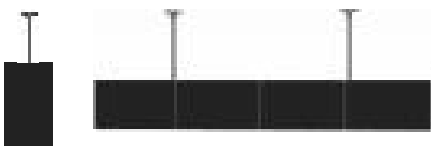

Example setups – for portrait and landscape screen(s)

Single-sided ceiling solutions