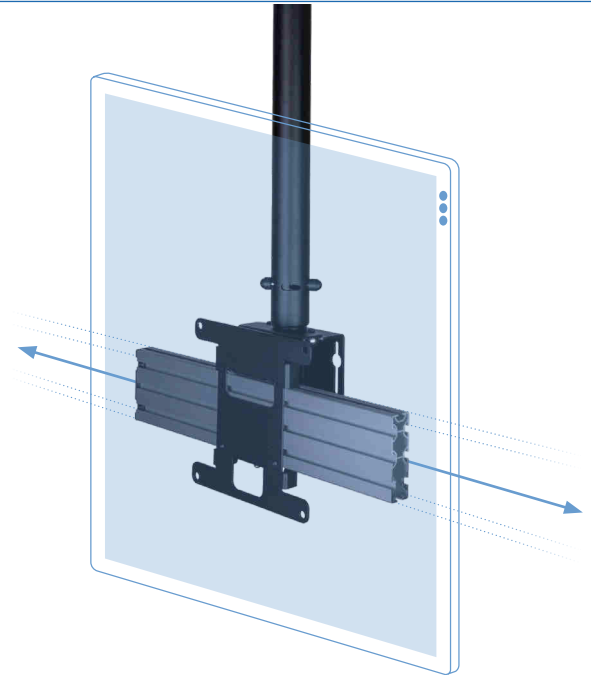

### Single screen wall mounts

- Allows for VESA 200/300/400 compliant screens to be wall mounted (requires VESA brackets)
- SPDS2124 compatible with SPDS2104/SPDS2119
- SPDS2125 compatible with SPDS2121/SPDS2122
- SPDS2124: off-set bracket to allow for screen tilting

#### Tilting options with SPDS2124:

- Landscape: < 55°: 0-15° tilt. 55°: 0-10° tilt

- Portrait: < 43°: 0-15° tilt. 43°: 0-10° tilt. 50° to 55°: 0-5° tilt

- Compatible with Quick release plunger SPDS2120