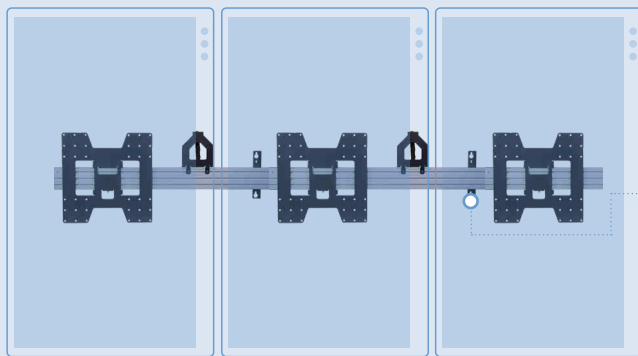

Wall mounting solutions