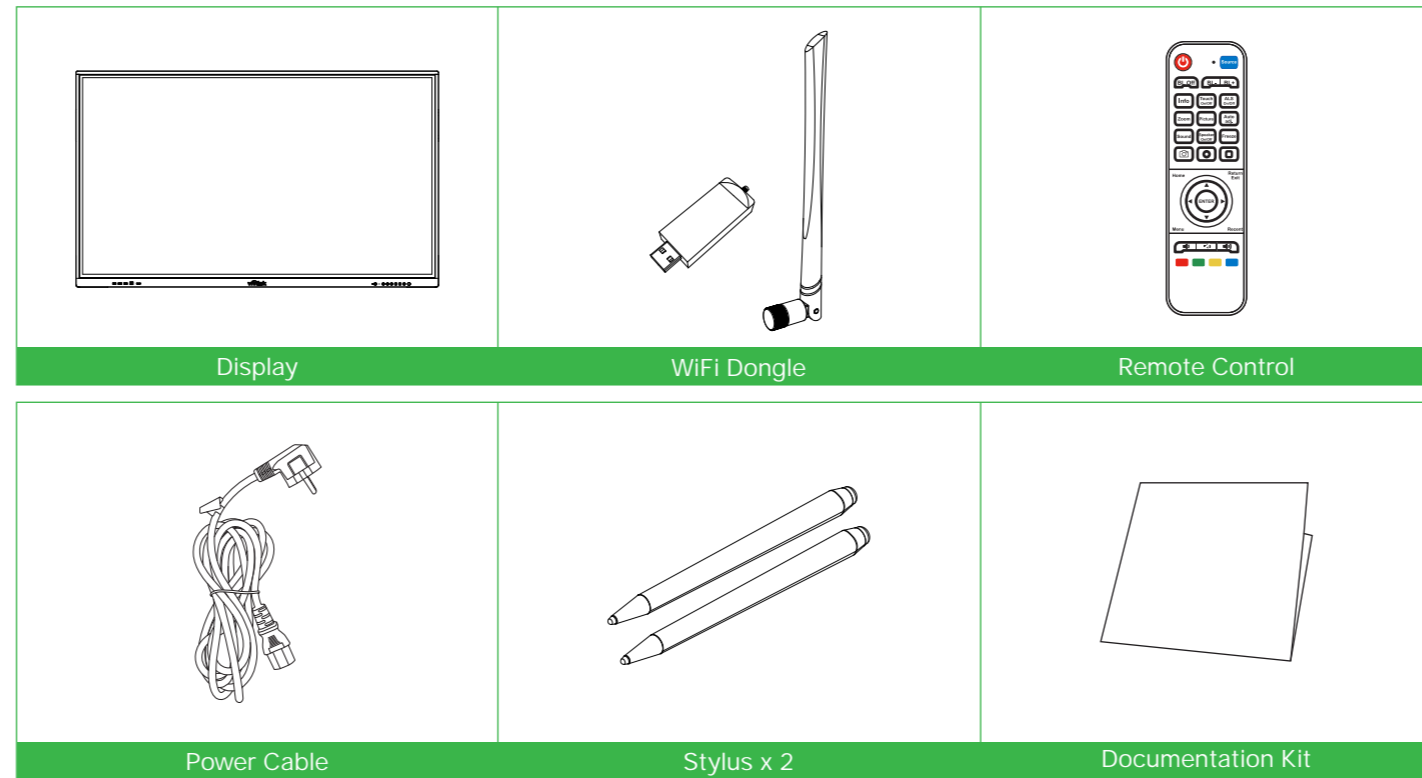

1 Package Contents

Package Contents