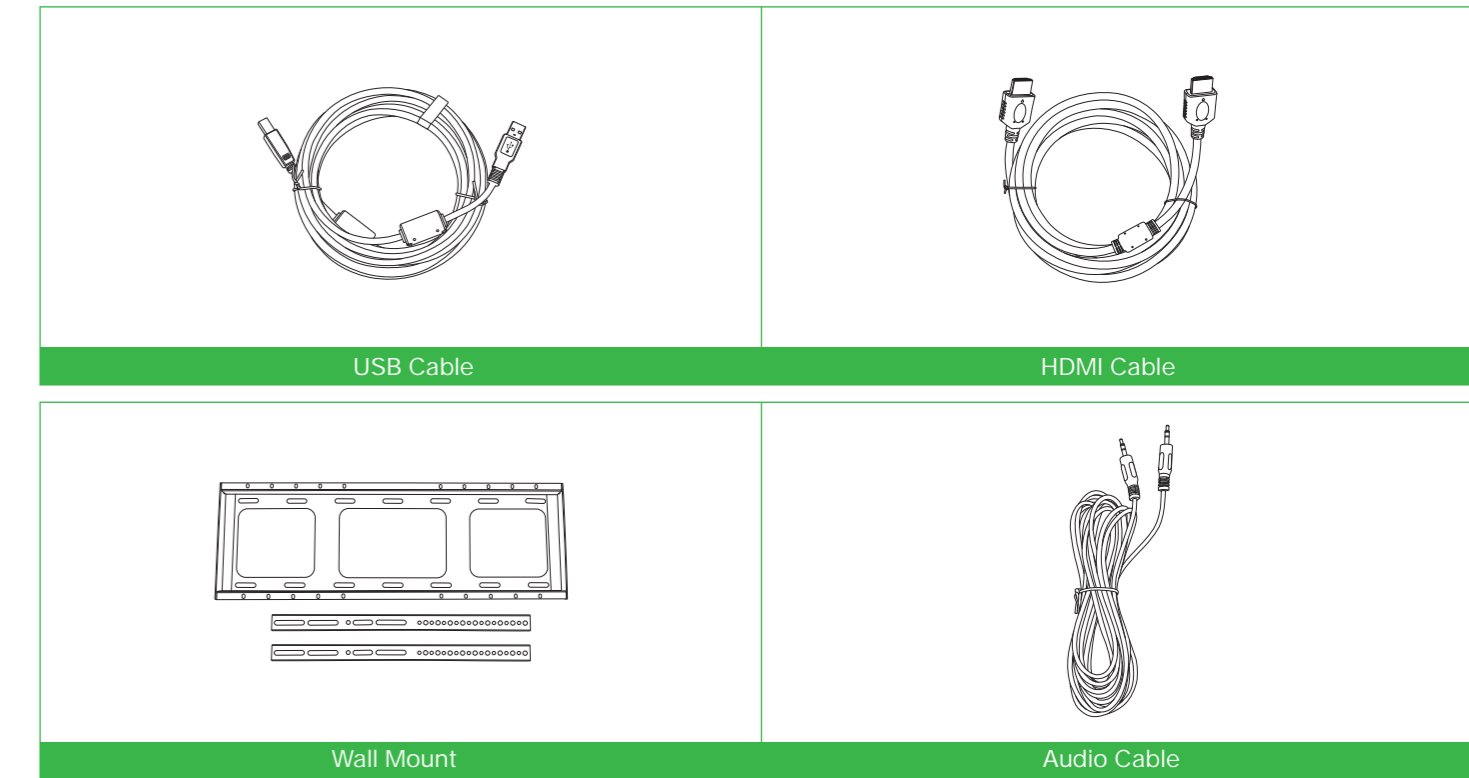

Optional accessories