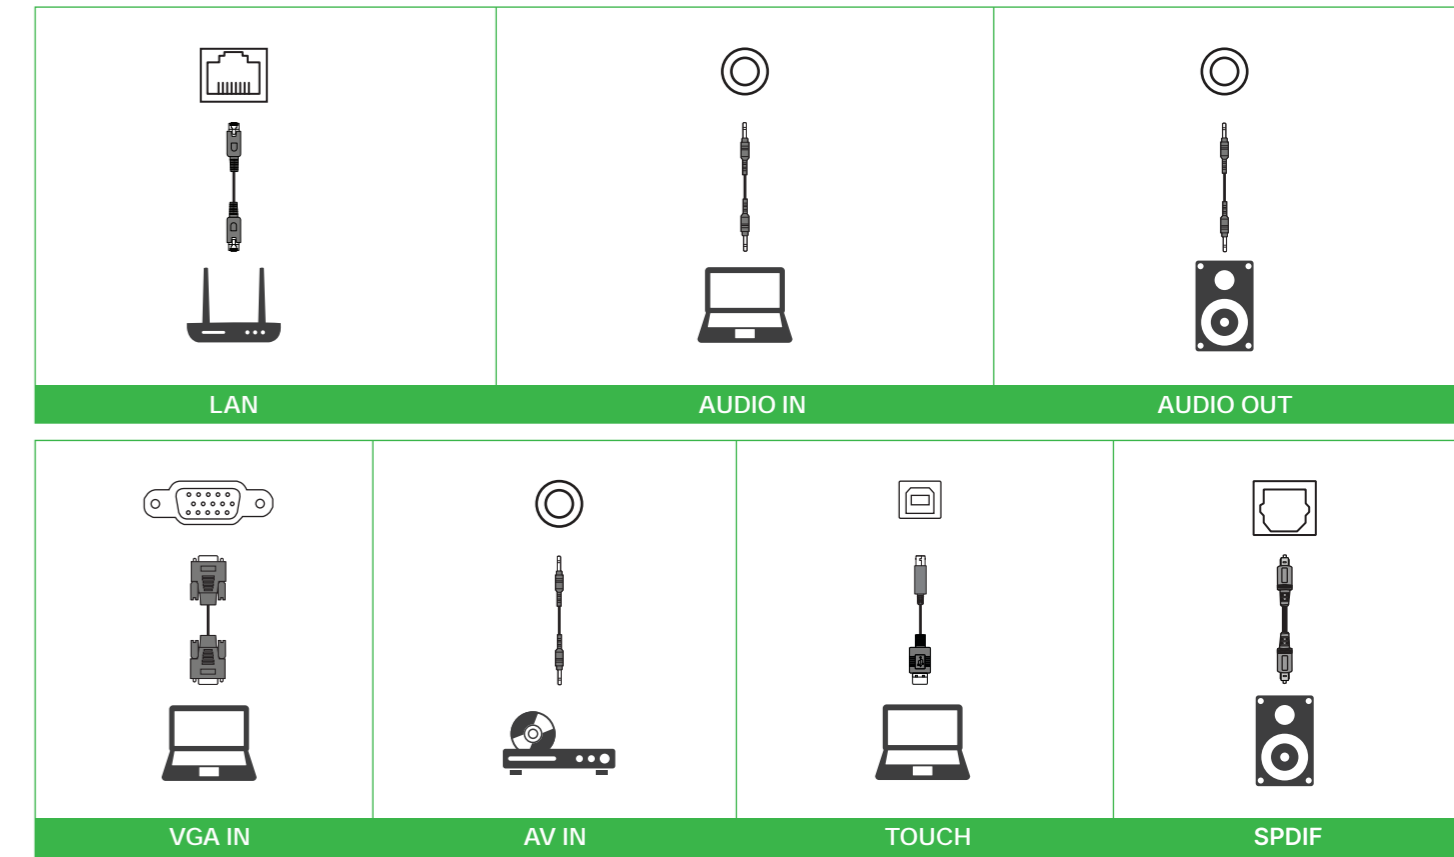

5 Connections