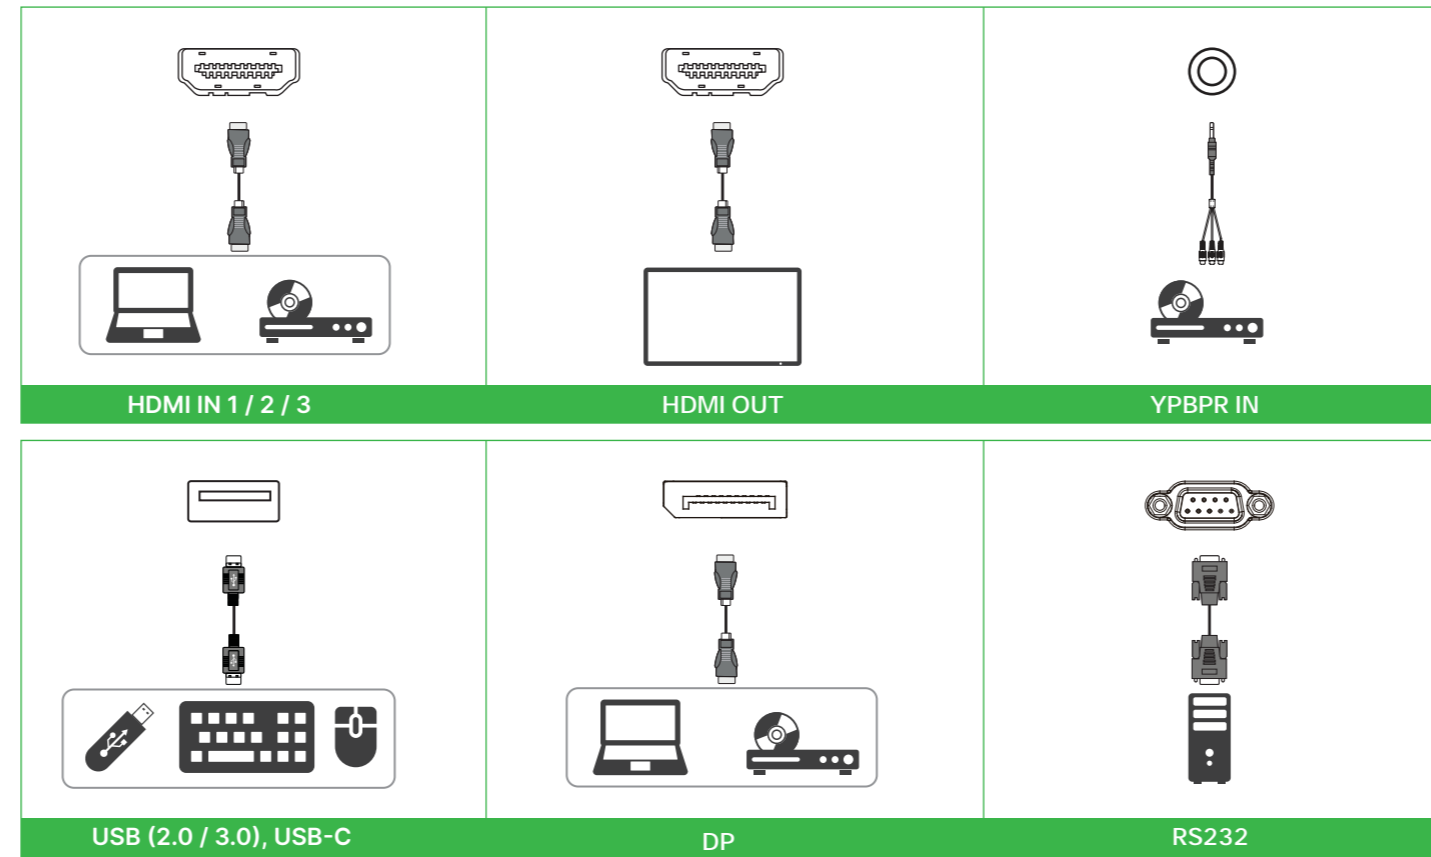

5 Connections