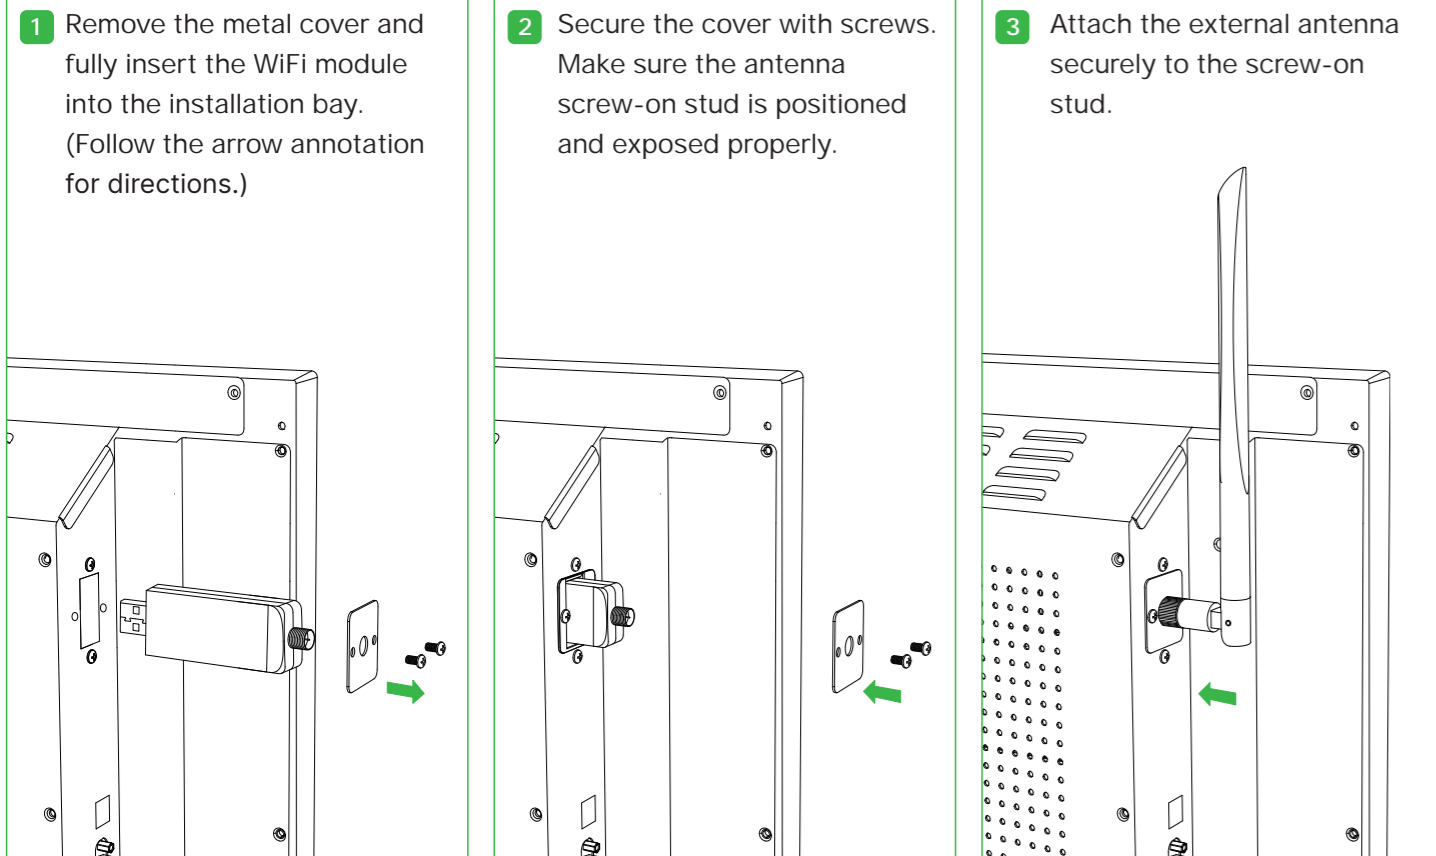

6 Getting Started