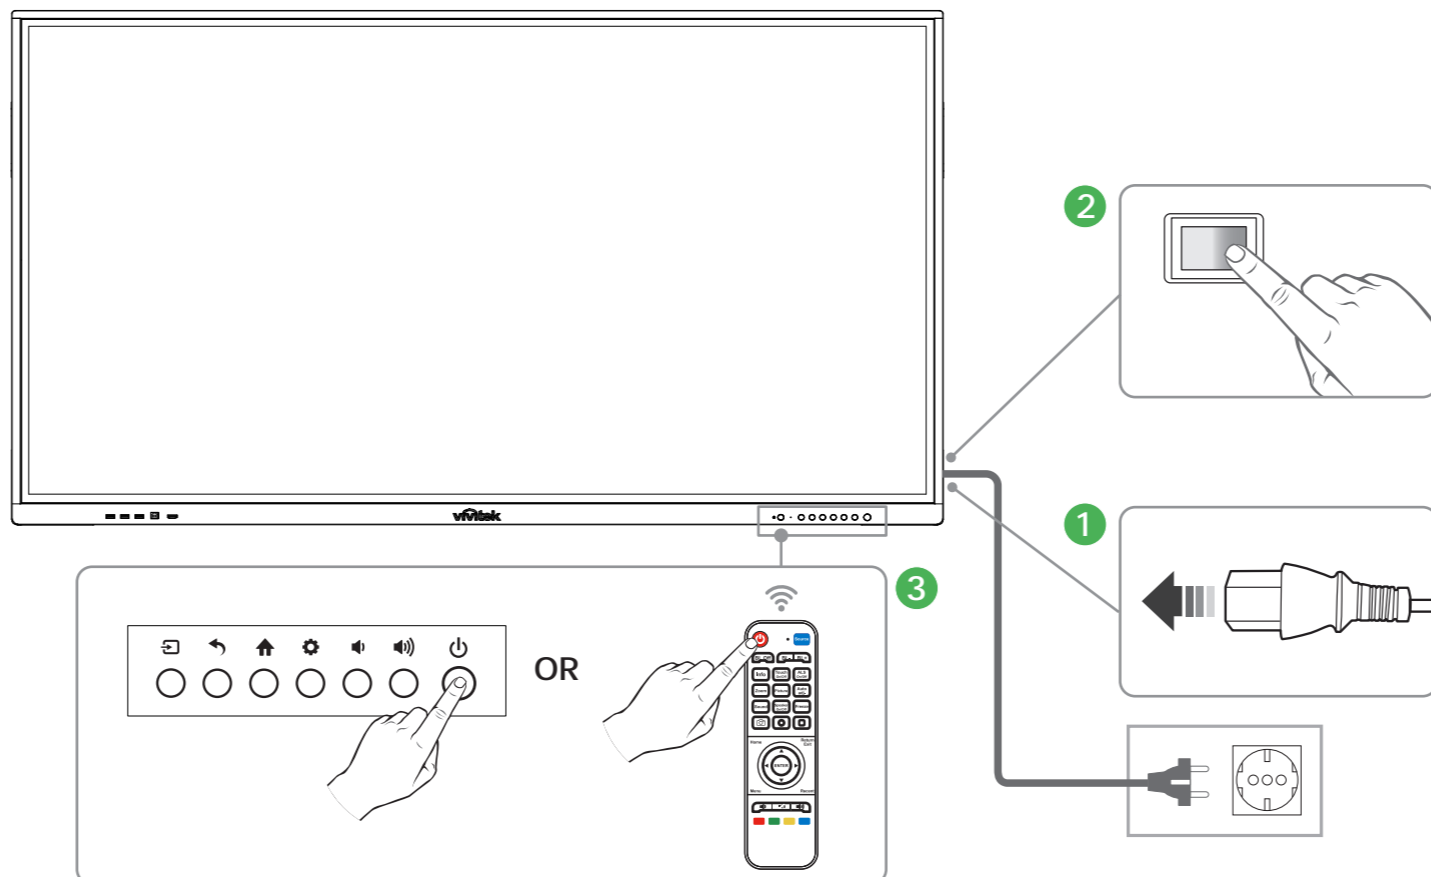

6 Getting Started