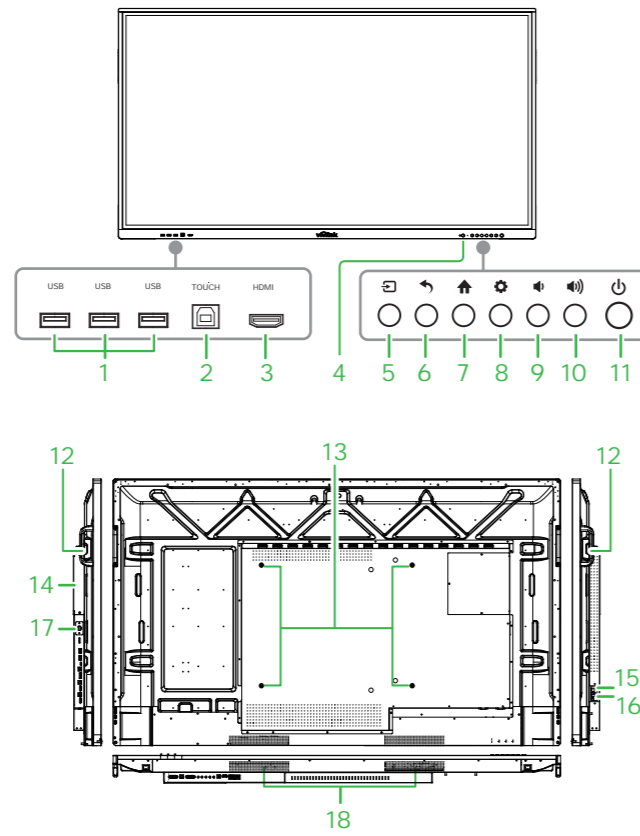

## 3 IO Ports

- |                        |                     |
|------------------------|---------------------|
| 1 WiFi Dongle Slot     | 12 LAN Port 2       |
| 2 SD Card              | 13 LAN Port 1       |
| 3 USB 2.0 Port         | 14 HDMI Out         |
| 4 USB 3.0 Port         | 15 SPDIF            |
| 5 Type C Port          | 16 AV In            |
| 6 Touch Port (DP)      | 17 YPBPR            |
| 7 DP In                | 18 EARPHONE         |
| 8 Touch Port (HDMI 2)  | 19 MIC In           |
| 9 HDMI In Port 3       | 20 Audio In         |
| 10 Touch Port (HDMI 2) | 21 VGA In           |
| 11 HDMI In Port 2      | 22 Touch Port (VGA) |
|                        | 23 RS-232           |

## 4 Display Overview (Front / Rear)

- |                       |                           |
|-----------------------|---------------------------|
| 1 USB 2.0 Port x 3    | 12 Handles                |
| 2 Touch Port (HDMI 1) | 13 Wall Mount Screw Holes |
| 3 HDMI In Port        | 14 80-Pin Standard        |
| 4 IR Receiver         | Intel OPS Slot            |
| 5 Input Source        | 15 Power Switch           |
| 6 Back                | 16 Power Socket           |
| 7 Home                | 17 Wi-Fi Module Slot      |
| 8 Setting             | 18 Speakers               |
| 9 Volume -            |                           |
| 10 Volume +           |                           |
| 11 Power Button       |                           |