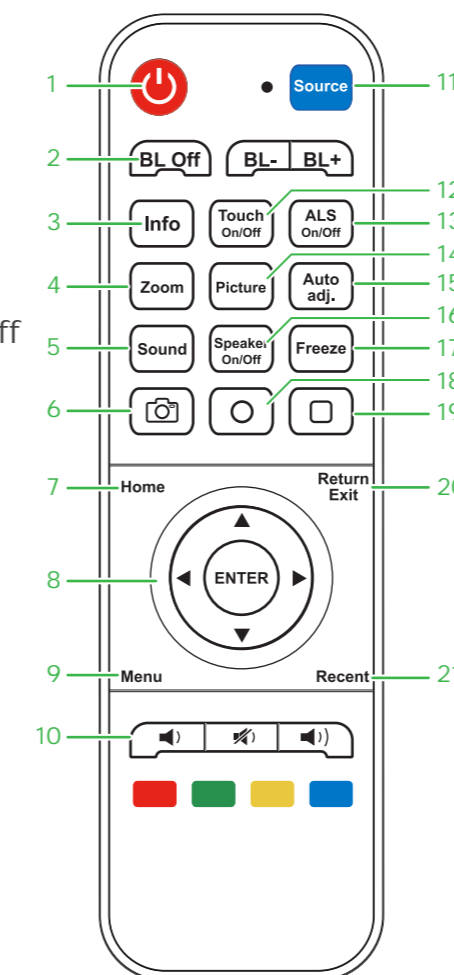

### Package Contents

## 2 Remote Control

- |                         |                                |
|-------------------------|--------------------------------|
| 1 Power                 | 11 Input Source                |
| 2 Backlight control     | 12 Touch On/Off                |
| 3 Info                  | 13 Ambient Light sensor On/Off |
| 4 Optimize aspect ratio | 14 Picture modes               |
| 5 Sound modes           | 15 Auto Adjust (VGA)           |
| 6 Screenshot            | 16 Speaker On/Off              |
| 7 Home                  | 17 Freeze page                 |
| 8 Navigation Buttons    | 18 APP                         |
| 9 Menu                  | 19 Whiteboard                  |
| 10 Volume control       | 20 Return/Exit                 |
|                         | 21 Recent Apps                 |

## 4 Display Overview (Front / Rear)

- |                       |                           |
|-----------------------|---------------------------|
| 1 USB 2.0 Port x 3    | 12 Handles                |
| 2 Touch Port (HDMI 1) | 13 Wall Mount Screw Holes |
| 3 HDMI In Port        | 14 80-Pin Standard        |
| 4 IR Receiver         | Intel OPS Slot            |
| 5 Input Source        | 15 Power Switch           |
| 6 Back                | 16 Power Socket           |
| 7 Home                | 17 Wi-Fi Module Slot      |
| 8 Setting             | 18 Speakers               |
| 9 Volume -            |                           |
| 10 Volume +           |                           |
| 11 Power Button       |                           |