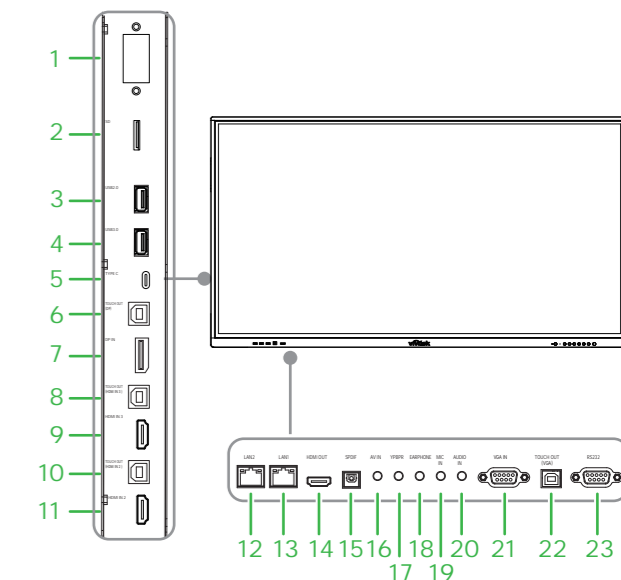

## 4 Display Overview (Front / Rear)

- |                       |                           |
|-----------------------|---------------------------|
| 1 USB 2.0 Port x 3    | 12 Handles                |
| 2 Touch Port (HDMI 1) | 13 Wall Mount Screw Holes |
| 3 HDMI In Port        | 14 80-Pin Standard        |
| 4 IR Receiver         | Intel OPS Slot            |
| 5 Input Source        | 15 Power Switch           |
| 6 Back                | 16 Power Socket           |
| 7 Home                | 17 Wi-Fi Module Slot      |
| 8 Setting             | 18 Speakers               |
| 9 Volume -            |                           |
| 10 Volume +           |                           |
| 11 Power Button       |                           |