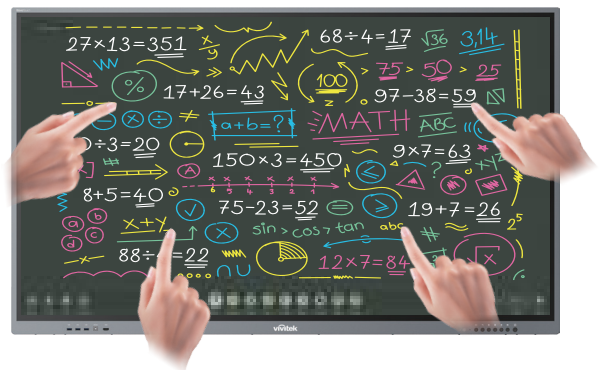

NovoTouch BK series

A 4K UHD Touch Display
for Education

Overview

The NovoTouch BK series is a 4K-UHD collaborative touch display solution for both education and business markets. With the latest IPS-ADS panel technology, designed to deliver brilliant image quality, flawless colors, and extra wide viewing angles (178°/178°). The BK series supports interactive IR touch technology and TÜV Rheinland Certified for the best touch and viewing experience. This series is also available for 65", 75", and 86" different display sizes to meet various applications.

Key Features

4K-UHD Resolution

The BK series features 65" / 75" / 86" display size with 4K Ultra-HD (3,840 x 2,160) resolution to deliver outstanding details and stunning visuals.

Wireless Collaboration

The BK series has built-in NovoConnect wireless presentation and collaborative system for cable-free and hassle-free presenting in the classroom or in office.

2 Split Screen with FHD Resolution

Up to 8 participants can be connected and up to 2 can share their screen simultaneously. The BK series each split screen has 1080p high resolution.

Interactive IR Touch Technology

The BK series supports 40-point interactive touch capability. Infrared Touch (IR) technology ensures flawless touch annotation, high accuracy, and fast response time

Backlit D-LED Technology

Backlit D-LED (IPS panel) technology offers brighter pictures, flawless colors, richer textures, and extra wide viewing angles (178°/ 178°) with an incredibly sharp and crisp images.