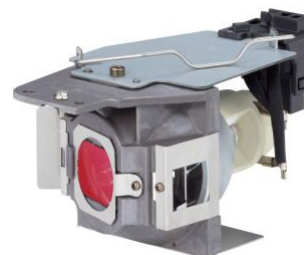

Canon LV-LP40 projector lamp 210 W UHP

Brand : Canon

Product code: 0120C001

Product name : LV-LP40

Lamp LV-LP40 for LV-WX300ST

[Canon LV-LP40 projector lamp 210 W UHP:](#)

This is a original inside lamp meaning the bulb used is the same as in the original lamp from CANON. As the original bulb is used you can be sure the performance will match the original. See below for more options.

Canon LV-LP40. Lamp type: UHP, Bulb power: 210 W, Service life of lamp: 4000 h, Service life of lamp (economic mode): 6000 h, Brand compatibility: Canon, Compatibility: LV-WX300ST

Features		Features	
Brand compatibility *	Canon	Replacement for	0120C001
Compatibility *	LV-WX300ST	Manual	✓
Service life of lamp	4000 h	Packaging data	
Bulb power *	210 W	Package type	Box
Lamp type	UHP	Quantity per pack	1 pc(s)
Service life of lamp (economic mode)	6000 h	Package material	Carton
		Supplier features	
		Commercial unit type	Consumer unit single