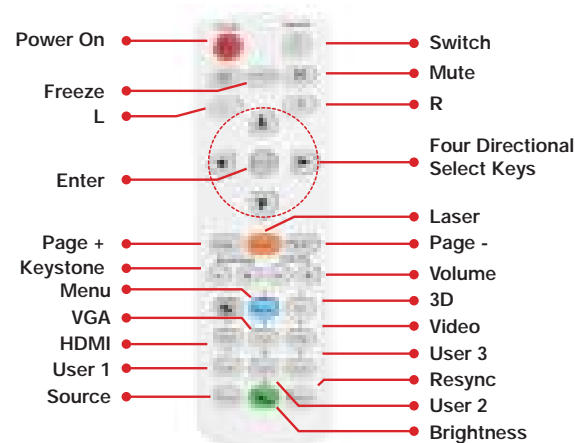

COMPATIBILITY SPECIFICATIONS

PC Free USB Media Player and Office Document Viewer	Supports playback of audio files, viewing of office documents and PDF files via USB storage devices
PC Free USB Media Player Audio Codecs and Containers	MP3, WMA, OGG, FLAC, APE, ATRAC
PC Free USB Media Player Image formats	JPEG, GIF, BMP
PC Free Office Document and PDF Viewer formats	Word documents (.doc, .docx), Excel spreadsheets (.xls, .xlsx), PowerPoint presentations (.ppt, .pptx), Adobe Acrobat files (.pdf)
Wireless Screen Mirror	Screen mirroring for PC, Mac and Android using EZCast Pro app (requires optional Wi-Fi adapter)
Computer Compatibility	SVGA, VGA, SXGA, UXGA, XGA, WXGA, HD, Mac
Video Input Compatibility	NTSC, PAL, SECAM, SDTV 480i/p, 576i/p, HDTV 720p(50/60Hz), 1080i(50/60Hz), 1080P(50/60Hz)
3D Compatibility†	Supports all HDMI 1.4a mandatory 3D formats (Frame pack, side-by-side, top-bottom) and up converts frame rate from 60Hz to 120Hz or 24Hz to 144Hz (i.e. 60 or 72 frames per eye). 3D glasses are sold separately. Please refer to user manual for details.
Vertical Scan Rate	24 ~ 85 Hz (120Hz for 3D feature)
Horizontal Scan Rate	15.375 ~ 91.146 KHz
User Controls	Complete on-screen menu adjustment in 18 languages
I/O Connection Ports	HDMI 1.4a (MHL 2.0), HDMI 1.4a, composite video in, audio-in (3.5mm), VGA-in, VGA-out, audio-out (3.5mm), RS-232C, RJ-45, USB port (Wi-Fi adapter), USB port (USB display/PC-free/mouse/power)
Loop Through (Audio)	Yes

PHYSICAL SPECIFICATIONS

Security	Kensington® Lock Port, security bar and keypad lock
Weight	8.7 lbs.
Dimensions (W x H x D)	13.5" x 4.75" x 14.25"

- | | | |
|---------------|-------------|---------------|
| 1. HDMI-1 | 5. VGA-Out | 9. RS-232C |
| 2. HDMI-2/MHL | 6. RJ-45 | 10. Audio Out |
| 3. Composite | 7. Audio In | 11. AC Power |
| 4. VGA-In | 8. USB | 12. K-slot |