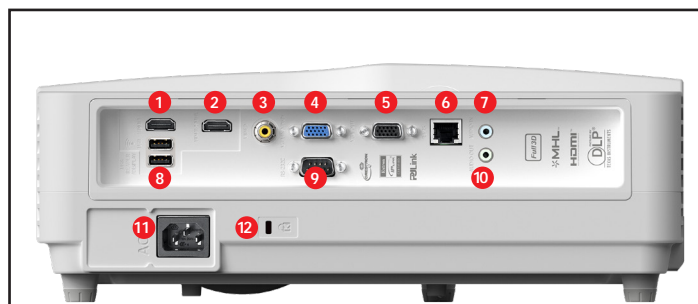

Ultra Short Throw 1080p Multimedia Projector - EH340UST

OPTICAL/TECHNICAL SPECIFICATIONS

Display Technology	Single Texas Instruments 0.65" 1080p DMD
Color Wheel	6-segment RGBWYC
Native Resolution	1080p (1920 x 1080)
Maximum Resolution	WUXGA (1920 x 1200)
Brightness	4,000 ANSI lumens
Contrast Ratio	22,000:1
Displayable Colors	1.07 billion
Lamp Life and Type*	15,000/10,000/4,000 (Dynamic/ECO/Bright) - 240W
Projection Method	Front, rear, ceiling mount, table top
Keystone Correction	±4° horizontal/vertical
Uniformity	80%
Offset	118.8%± 3%
Aspect Ratio	16:9 (native), 16:10 and 4:3 compatible
Throw Ratio	0.25:1 (distance/width)
Projection Distance	6"– 9"
Image Size	80"– 100"
Projection Lens	F=2.4, 3.72mm manual focus
Optical Zoom	Fixed lens
Audio	16W
Noise Level	25dB (ECO)
Remote Control	Full function remote
Operating Temperature	41–104°F (5–40°C), 85% max humidity
Power Supply	Auto-ranging: 100V ~ 240V ± 10%, 50-60Hz
Power Consumption	285W (Bright), 205W (ECO)
High Altitude	Operating temperature at sea level up to 10,000 feet = 104° F (max); Must manually switch to high altitude mode from 5,000 feet and above (using OSD menu) to maintain optimal functionality

PHYSICAL SPECIFICATIONS

Security	Kensington® Lock Port, security bar and keypad lock
Weight	8.7 lbs.
Dimensions (W x H x D)	13.5" x 4.75" x 14.25"

- | | | |
|---------------|-------------|---------------|
| 1. HDMI-1 | 5. VGA-Out | 9. RS-232C |
| 2. HDMI-2/MHL | 6. RJ-45 | 10. Audio Out |
| 3. Composite | 7. Audio In | 11. AC Power |
| 4. VGA-In | 8. USB | 12. K-slot |