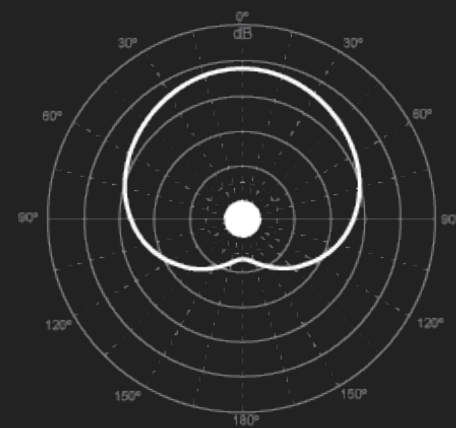

Live Streamer NEXUS

USB 2.0

Streaming PC

Preamp/Audio Interface

Frequency Response

Polar Pattern

Technical Specifications

- ! Type: Dynamic microphone
- ! Polar Pattern: Cardioid
- ! Connection: XLR
- ! Frequency Response: 50Hz ~ 18KHz
- ! Sensitivity: -52 dB ! 3 dB AT 1 KHz (1V/Pa)
- ! Phantom Power: Not Required
- ! Dimensions (! x L): 56 x 167 mm (2.20 x 6.57 in)
- ! Weight:
Mic 530.6 g (18.72 oz) / Bracket 95.8 g (3.38 oz)

What's in the box

- ! Live Streamer MIC 330 (AM330)
- ! XLR cable (3.0 m / 9.86 ft.)
- ! Interchangeable Color Ring
- ! 5/8" to 3/8" thread adapter
- ! Quick Guide

Package Dimension:

Unit: 20.8 x 26 x 10.5 cm
(8.19 x 10.24 x 4.13 in)
Carton: 55 x 43.5 x 29 cm
(21.65 x 17.12 x 11.41 in)