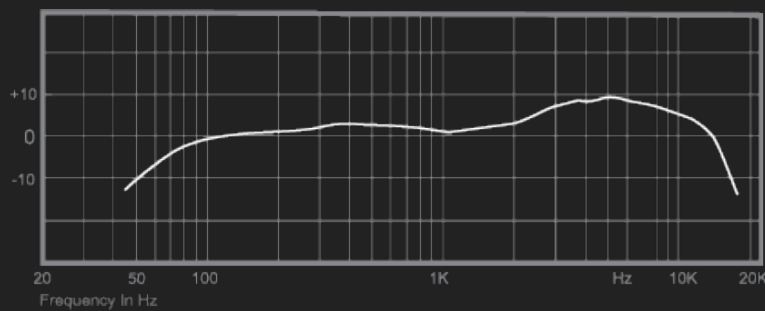

Live Streamer NEXUS

USB 2.0

Streaming PC

Preamp/Audio Interface

Frequency Response

Polar Pattern

Technical Specifications

- ! Type: Dynamic microphone
- ! Polar Pattern: Cardioid
- ! Connection: XLR
- ! Frequency Response: 50Hz ~ 18KHz
- ! Sensitivity: -52 dB ! 3 dB AT 1 KHz (1V/Pa)
- ! Phantom Power: Not Required
- ! Dimensions (! x L): 56 x 167 mm (2.20 x 6.57 in)
- ! Weight:
Mic 530.6 g (18.72 oz) / Bracket 95.8 g (3.38 oz)

What's in the box

- ! Live Streamer MIC 330 (AM330)
- ! XLR cable (3.0 m / 9.86 ft.)
- ! Interchangeable Color Ring
- ! 5/8" to 3/8" thread adapter
- ! Quick Guide

Package Dimension:

Unit: 20.8 x 26 x 10.5 cm
(8.19 x 10.24 x 4.13 in)
Carton: 55 x 43.5 x 29 cm
(21.65 x 17.12 x 11.41 in)