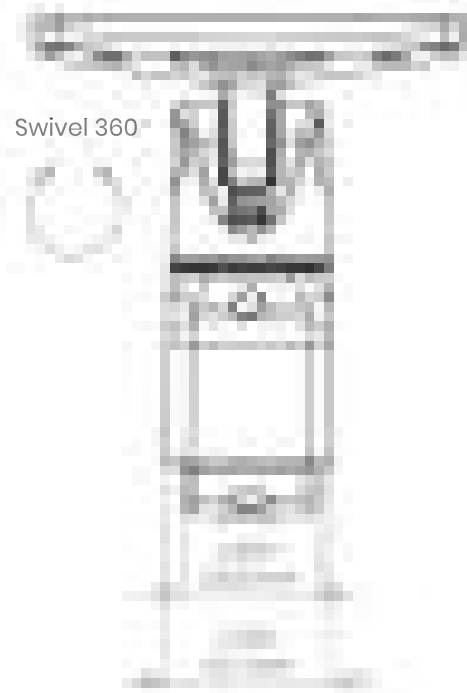

# Tablet Rail Mount

SKU	Weight	Date	Version
TMR01(Black)	0.92lb	28.04.21	V01

FROM 12.7mm TUBING SIZE  
0.50in

TO 38mm TUBING SIZE  
1.5in