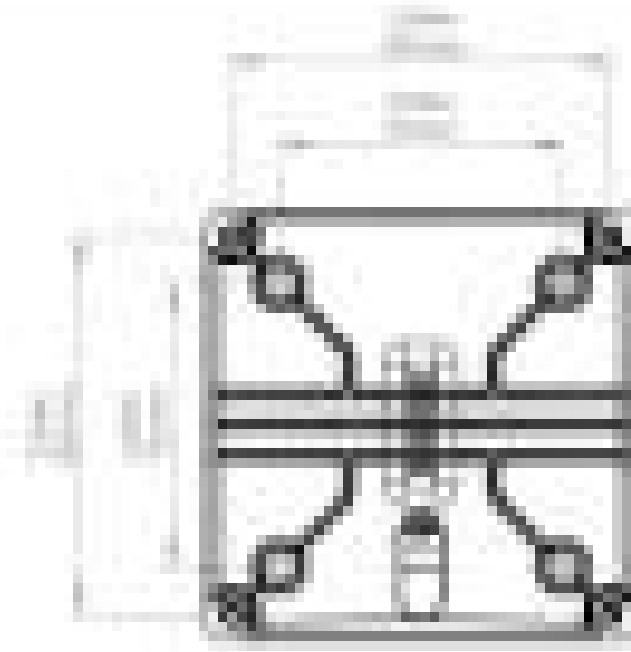

# Tablet Rail Mount

SKU	Weight	Date	Version
TMR01(Black)	0.92lb	28.04.21	V01

FROM 12.7mm TUBING SIZE  
0.50in

TO 38mm TUBING SIZE  
1.5in