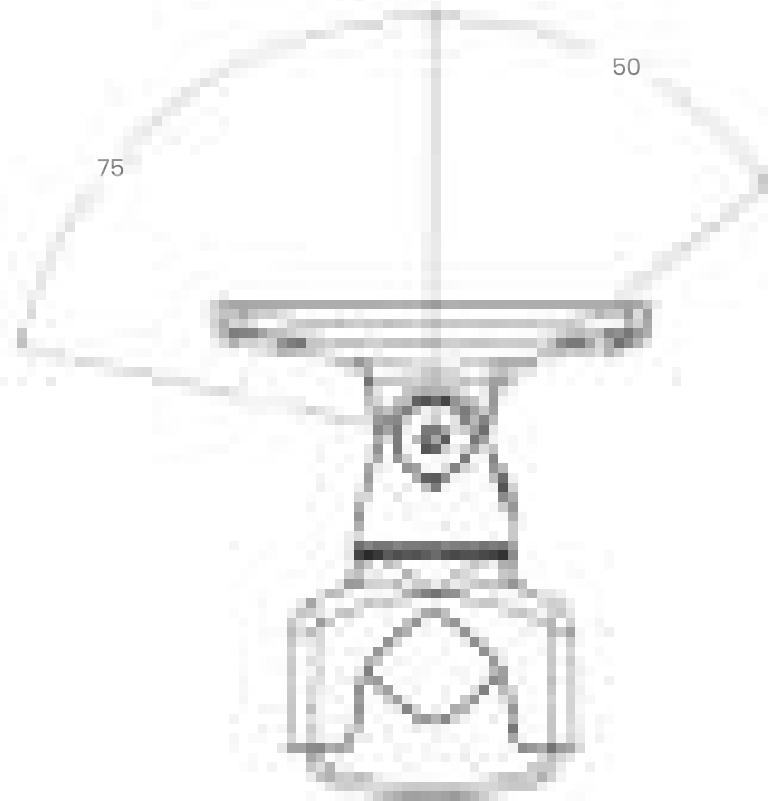

# Tablet Rail Mount

SKU	Weight	Date	Version
TMR01(Black)	0.92lb	28.04.21	V01

FROM 12.7mm TUBING SIZE  
0.50in

TO 38mm TUBING SIZE  
1.5in