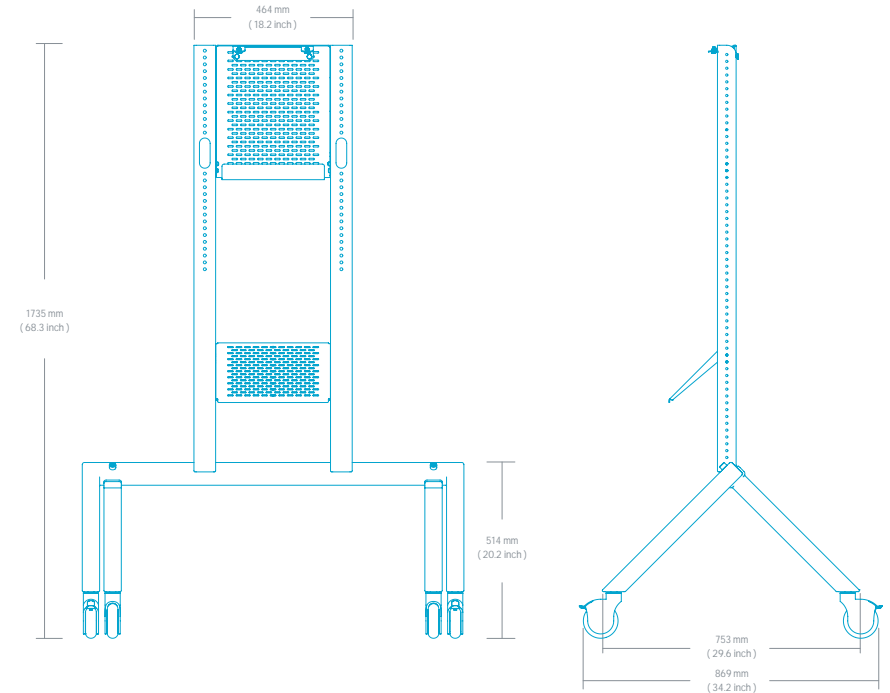

Features

Commercial grade steel construction.

Scratch & fingerprint-resistant powdercoat finish.

Patented nesting design to maximize storage space.

Easy, two-person assembly.

Mount Logitech Tap to Control Shelf at your desired angle.

Mount Logitech Rally Bar or Rally Bar Mini above or below the display, with an optional 10-degree angle.

Device Panel can be pre-configured for power adapters and wire management, then quickly installed to the cart.

Device Panel can be rotated for quick access to mounted devices.

Specifications

SKU	H730
Color	Black Grey (BG) White - Antimicrobial (WT)
Warranty	Limited Lifetime
Product Dimension	44x 34.2 x 68.3 inches (1118 x 869 x 1735 mm)
Shipping Dimension	47.25 x 34.2 x 6.5 inches (1200 x 869 x 165 mm)
Product Weight	70 lbs (31.8 kg)
Shipping Weight	80 lbs (36.3 kg)
Material	Powdercoated Steel
Compatibility	Displays with VESA 400 (horizontal) mounting pattern, up to 300 pounds of total display weight. Recommended for use with 50-inch to 75-inch displays.
Country of Origin	US
In the Box	Heckler AV Cart Prime main structure and casters Device Panel for Heckler AV Cart Control Shelf for Heckler AV Cart Cart Mount for Rally Bar Assembly tool