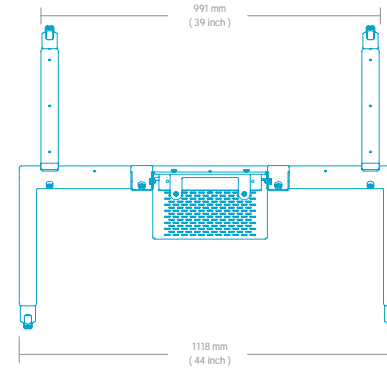

Mount Logitech Rally Bar or Rally Bar Mini above or below the display, with an optional 10-degree angle.

Device Panel can be pre-configured for power adapters and wire management, then quickly installed to the cart.

Device Panel can be rotated for quick access to mounted devices.

Specifications

SKU	H730
Color	Black Grey (BG) White - Antimicrobial (WT)
Warranty	Limited Lifetime
Product Dimension	44x 34.2 x 68.3 inches (1118 x 869 x 1735 mm)
Shipping Dimension	47.25 x 34.2 x 6.5 inches (1200 x 869 x 165 mm)
Product Weight	70 lbs (31.8 kg)
Shipping Weight	80 lbs (36.3 kg)
Material	Powdercoated Steel
Compatibility	Displays with VESA 400 (horizontal) mounting pattern, up to 300 pounds of total display weight. Recommended for use with 50-inch to 75-inch displays.
Country of Origin	US
In the Box	Heckler AV Cart Prime main structure and casters Device Panel for Heckler AV Cart Control Shelf for Heckler AV Cart Cart Mount for Rally Bar Assembly tool