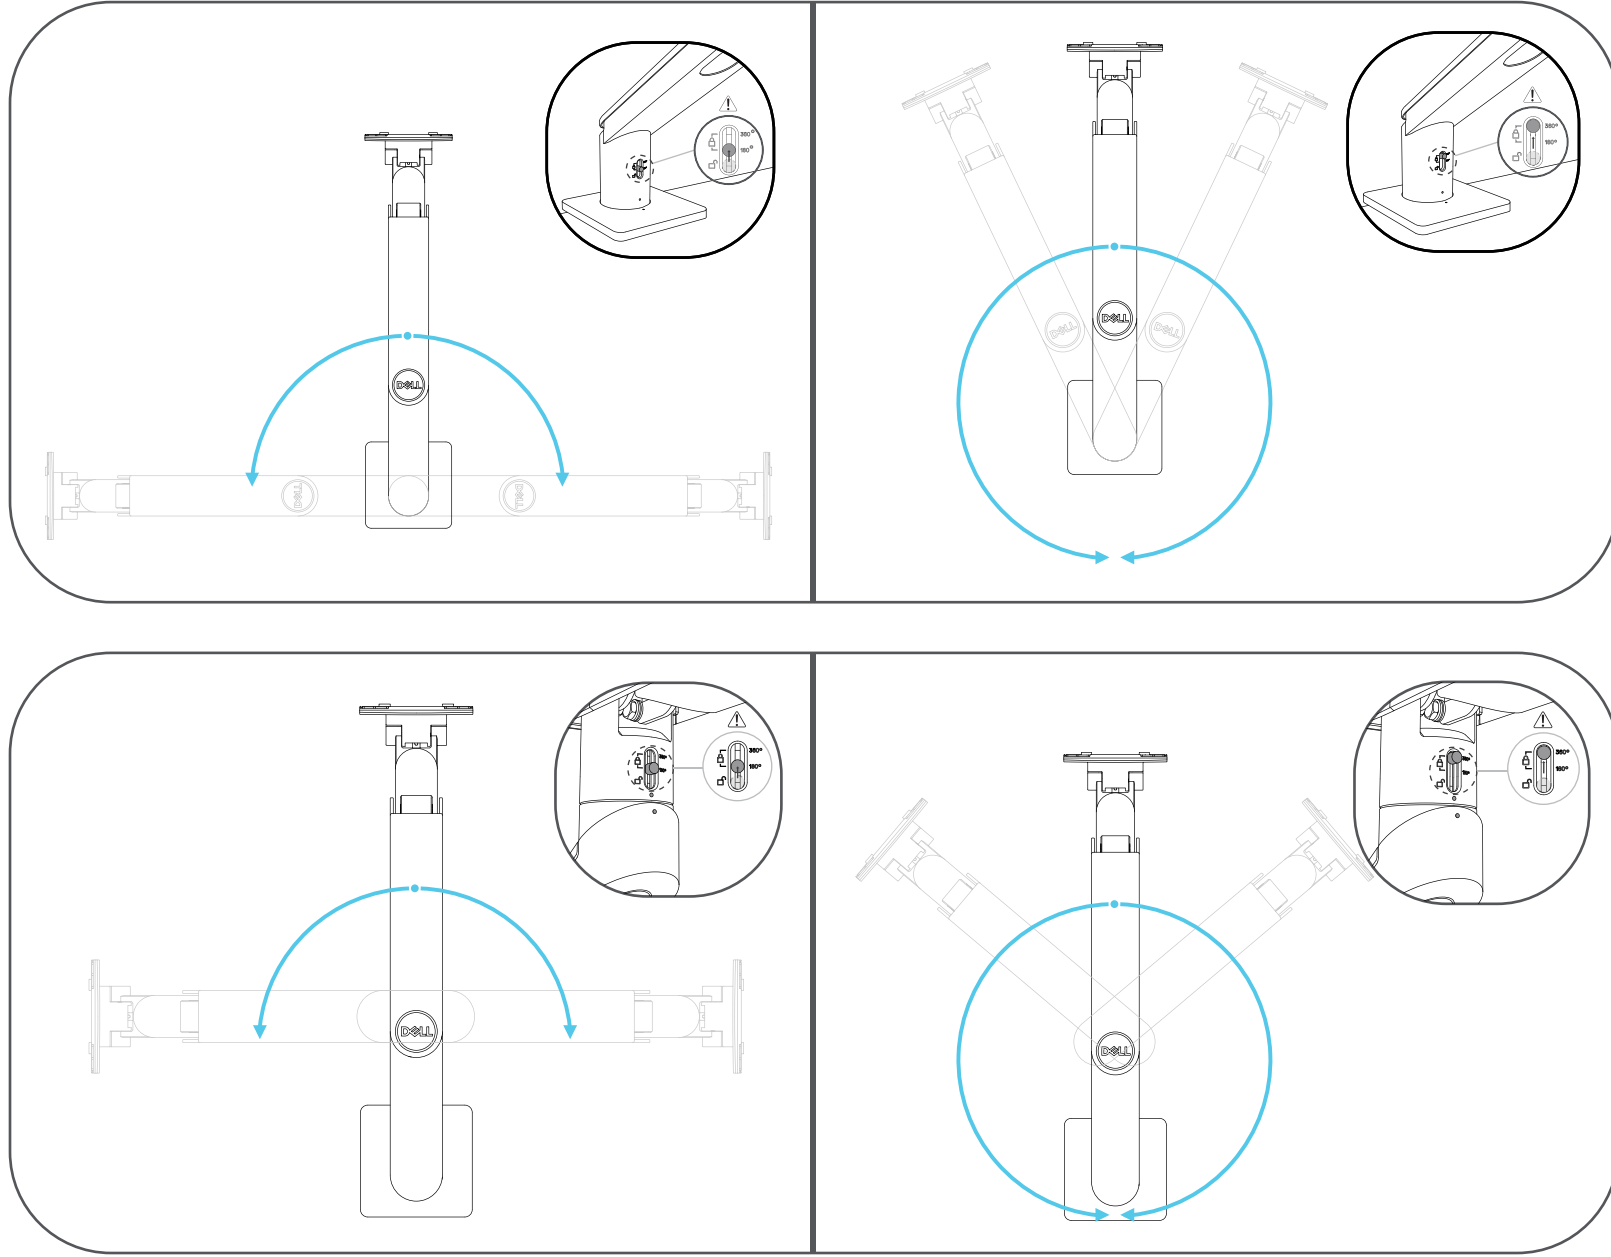

Dell Single Monitor Arm MSA20

Range of Motion

Dimension

Dell Single Monitor Arm MDA20

Range of Motion

Dimension