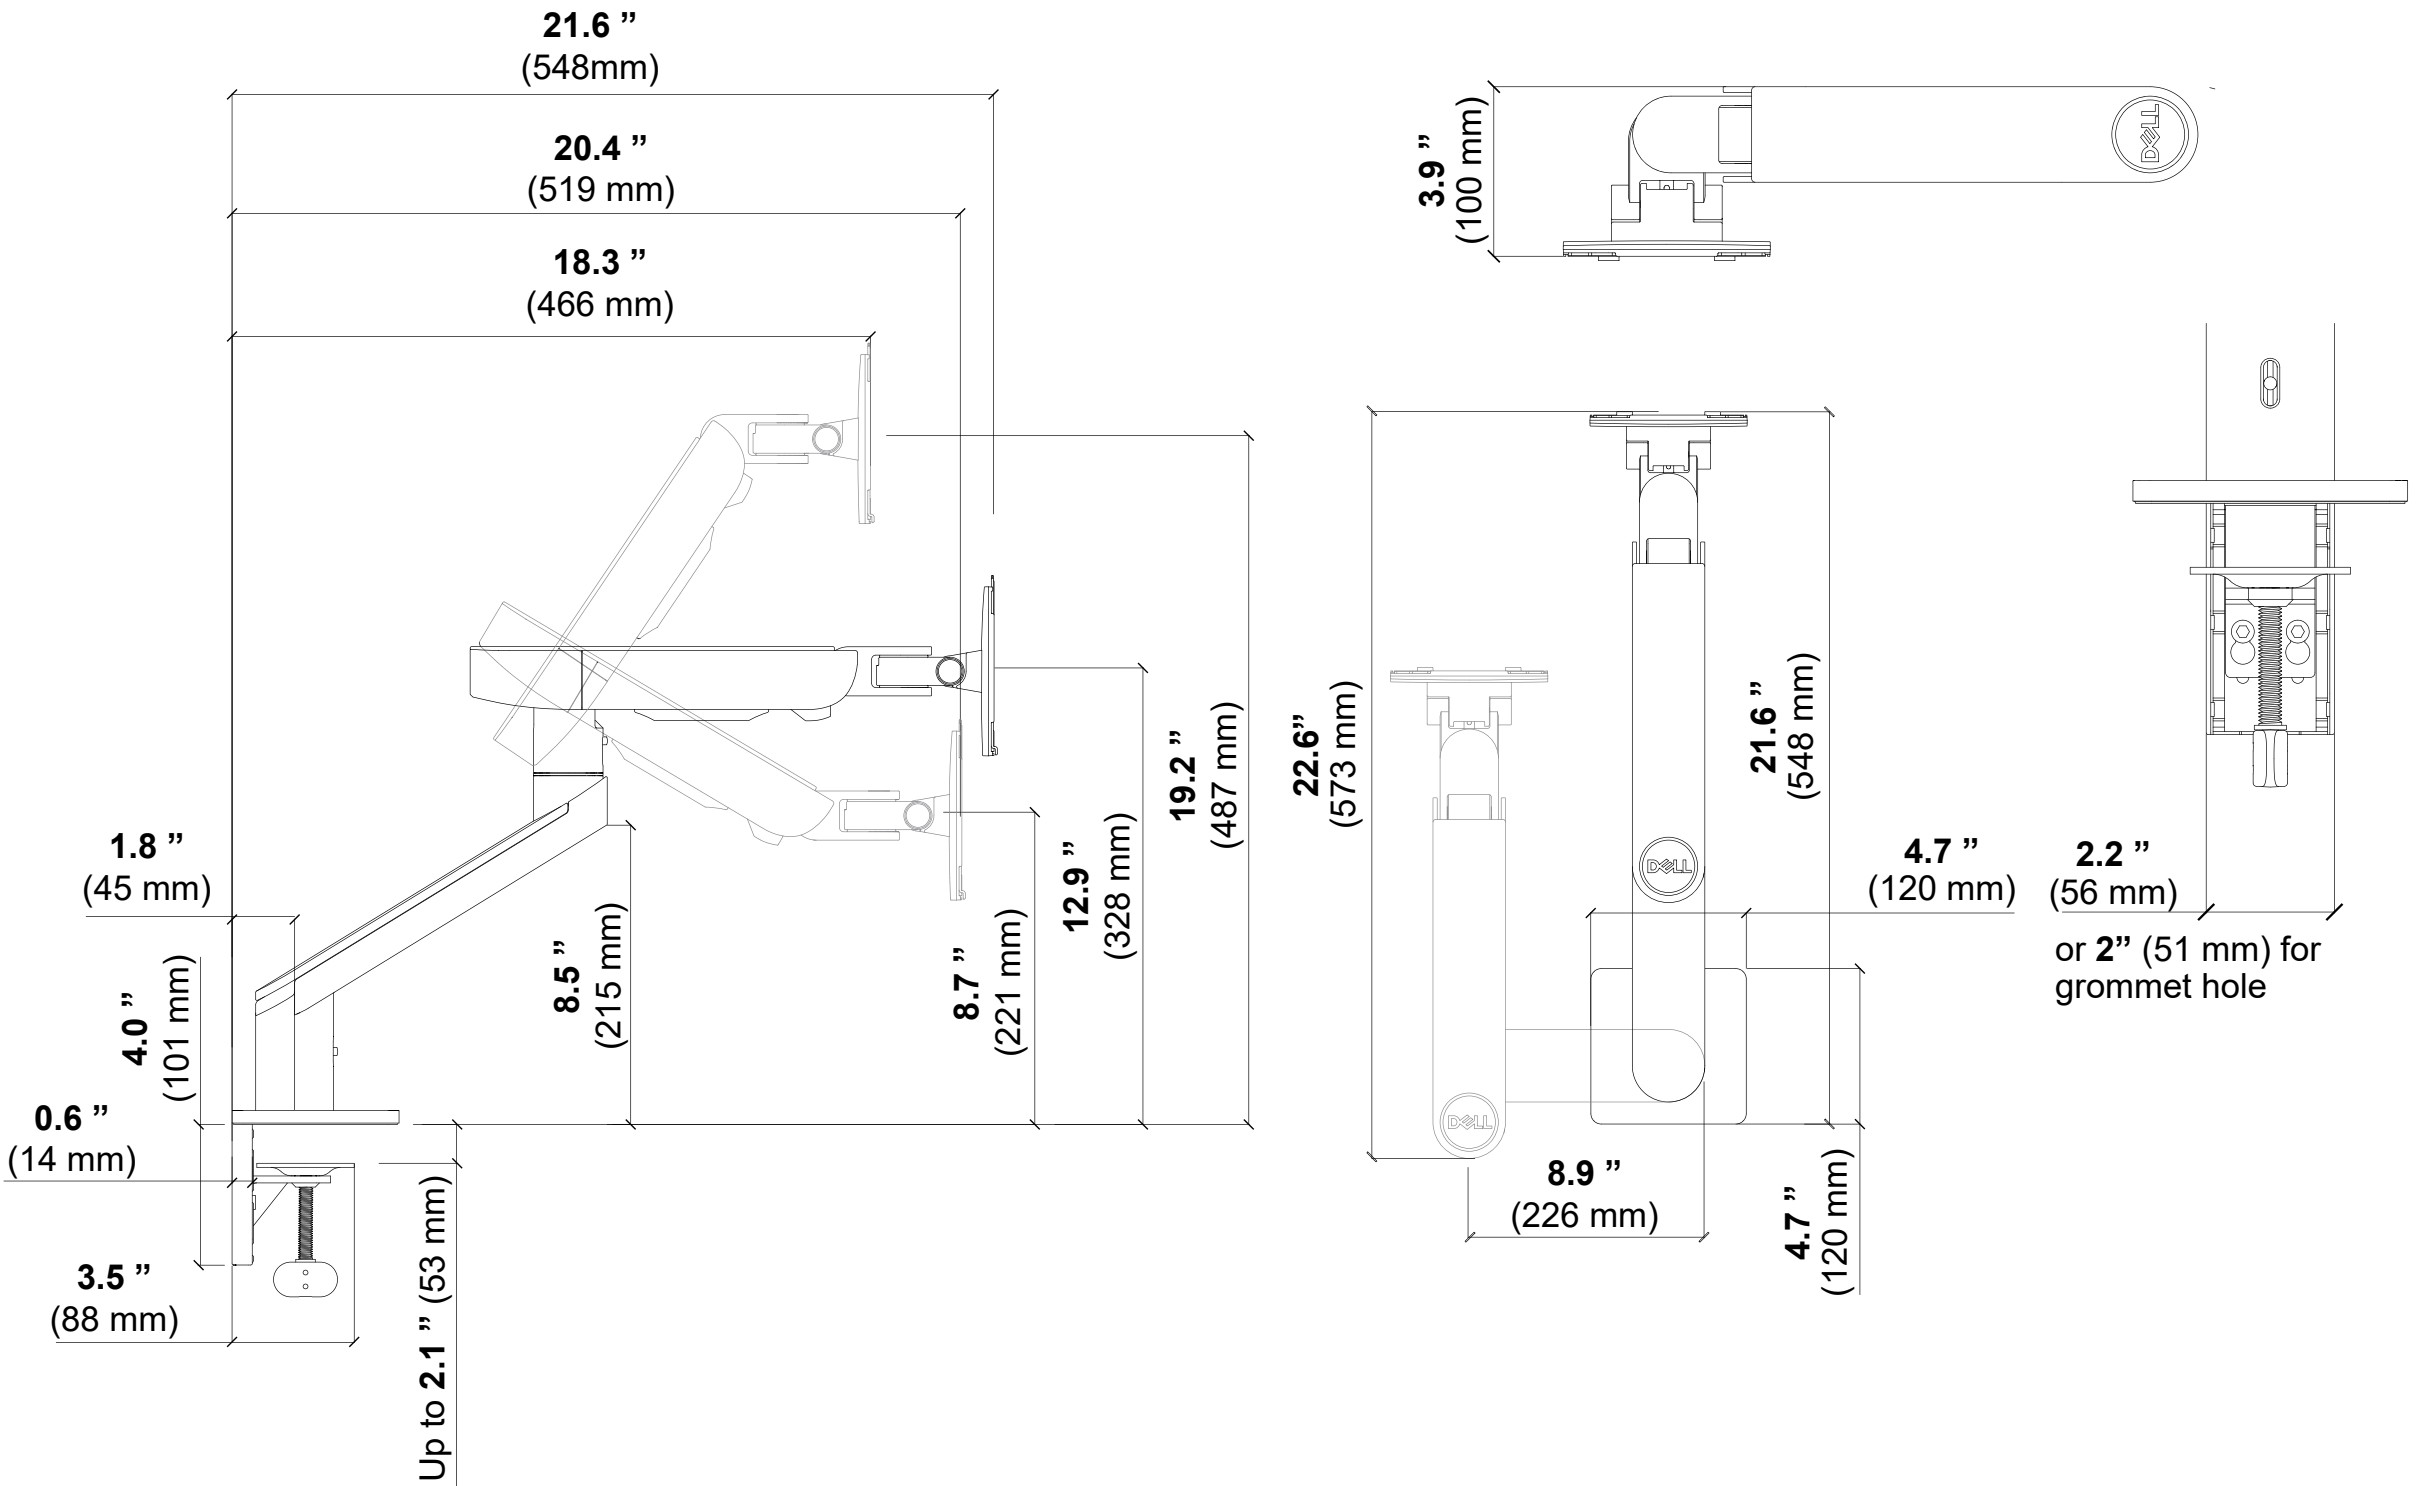

Dell Single Monitor Arm MSA20

Range of Motion

Dimension

Dell Single Monitor Arm MDA20

Range of Motion

Dimension