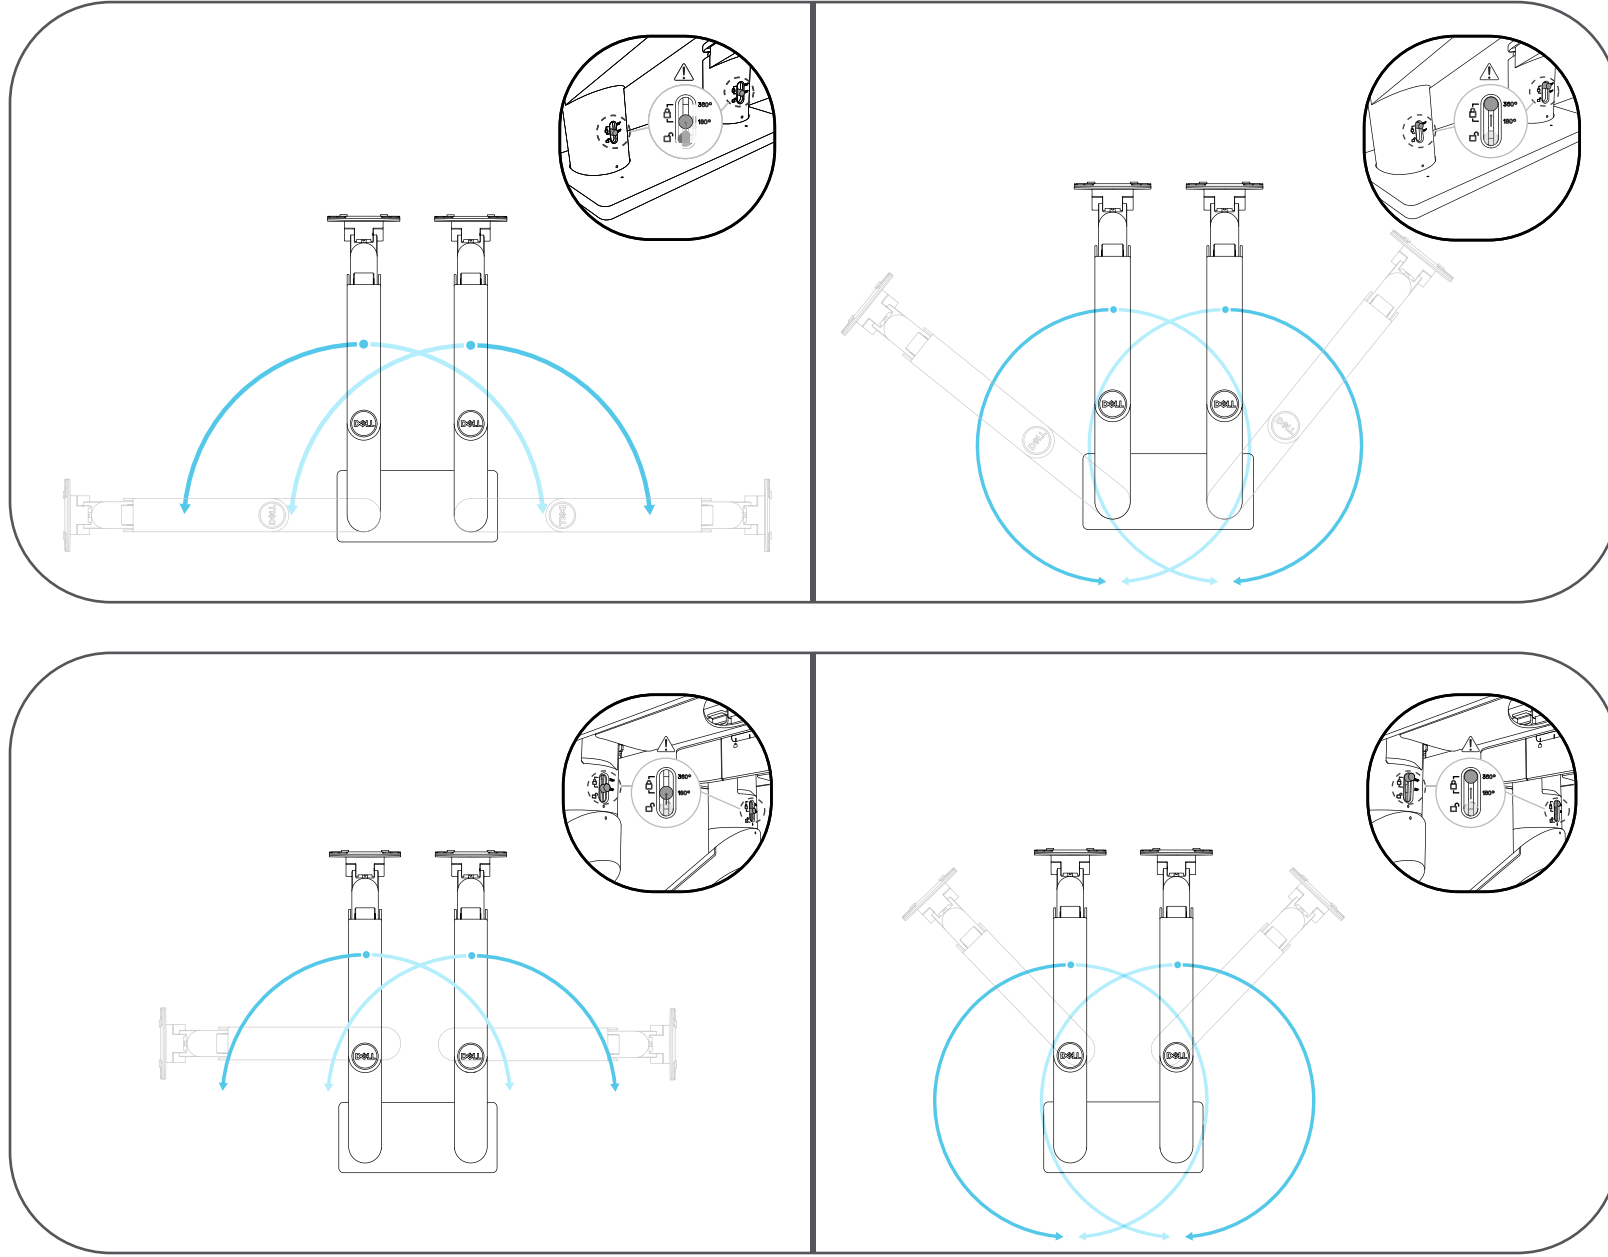

Dell Single Monitor Arm MSA20

Range of Motion

Dimension

Dell Single Monitor Arm MDA20

Range of Motion

Dimension