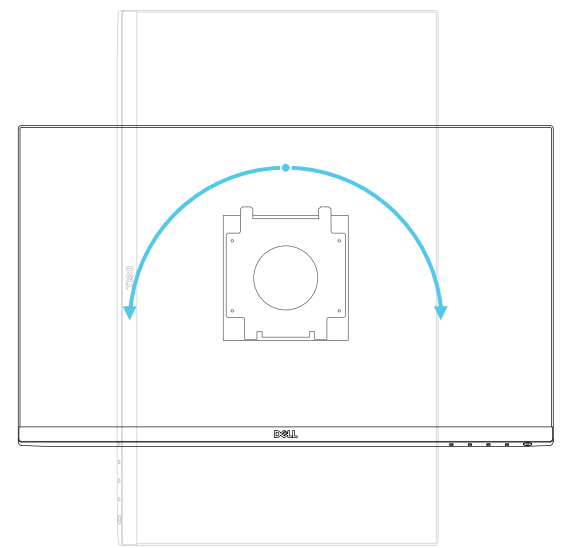

Dell Single Monitor Arm MSA20

Range of Motion

Dimension

Dell Single Monitor Arm MDA20

Range of Motion

Dimension