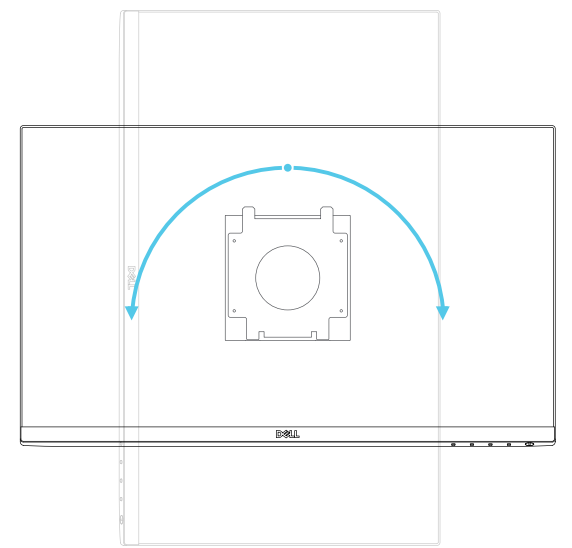

Dell Single Monitor Arm MSA20

Range of Motion

Dimension

Dell Single Monitor Arm MDA20

Range of Motion

Dimension