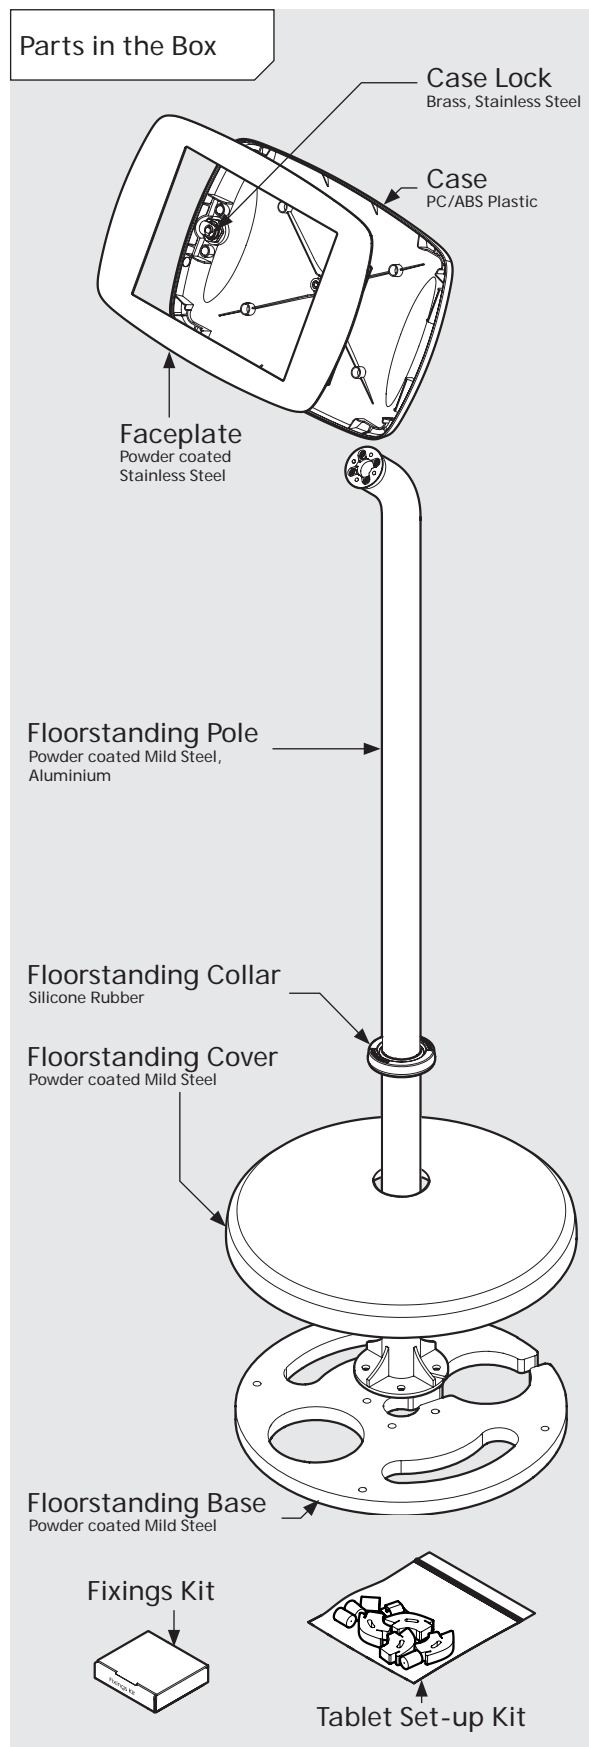

# PRODUCT DATA SHEET - BOUNCEPAD FLOORSTANDING

**bouncepad**<sup>®</sup>

<b>Case:</b>	<b>Arm:</b>	<b>Mounting:</b>	<b>Packaged weight:</b>	<b>Colour:</b>
Mini	Floorstanding	Not Applicable	13.82kg	White Black

## Parts in the Box

# PRODUCT DATA SHEET - BOUNCEPAD FLOORSTANDING

**bouncepad**<sup>®</sup>

<b>Case:</b>	<b>Arm:</b>	<b>Mounting:</b>	<b>Packaged weight:</b>	<b>Colour:</b>
Midi	Floorstanding	Not Applicable	14.0kg	White Black

# PRODUCT DATA SHEET - BOUNCEPAD FLOORSTANDING

**bouncepad**<sup>®</sup>

<b>Case:</b>	<b>Arm:</b>	<b>Mounting:</b>	<b>Packaged weight:</b>	<b>Colour:</b>
Maxi	Floorstanding	Not Applicable	14.23kg	White Black