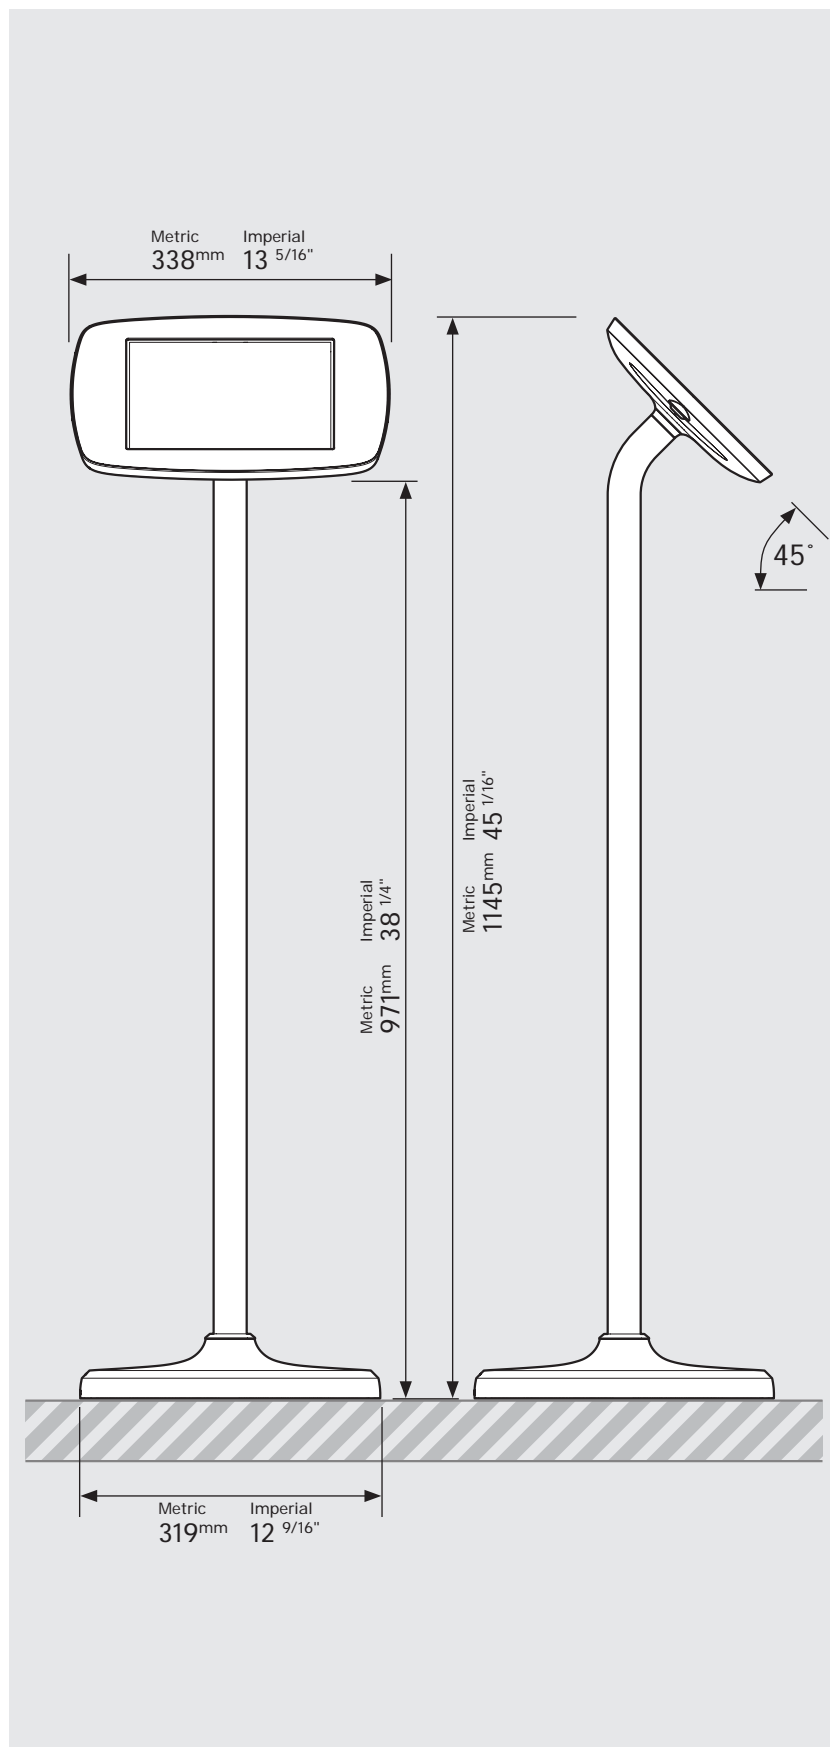

# PRODUCT DATA SHEET - BOUNCEPAD FLOORSTANDING

**bouncepad**<sup>®</sup>

<b>Case:</b>	<b>Arm:</b>	<b>Mounting:</b>	<b>Packaged weight:</b>	<b>Colour:</b>
Mini	Floorstanding	Not Applicable	13.82kg	White Black

# PRODUCT DATA SHEET - BOUNCEPAD FLOORSTANDING

**bouncepad**<sup>®</sup>

<b>Case:</b>	<b>Arm:</b>	<b>Mounting:</b>	<b>Packaged weight:</b>	<b>Colour:</b>
Midi	Floorstanding	Not Applicable	14.0kg	White Black

# PRODUCT DATA SHEET - BOUNCEPAD FLOORSTANDING

**bouncepad**<sup>®</sup>

<b>Case:</b>	<b>Arm:</b>	<b>Mounting:</b>	<b>Packaged weight:</b>	<b>Colour:</b>
Maxi	Floorstanding	Not Applicable	14.23kg	White Black