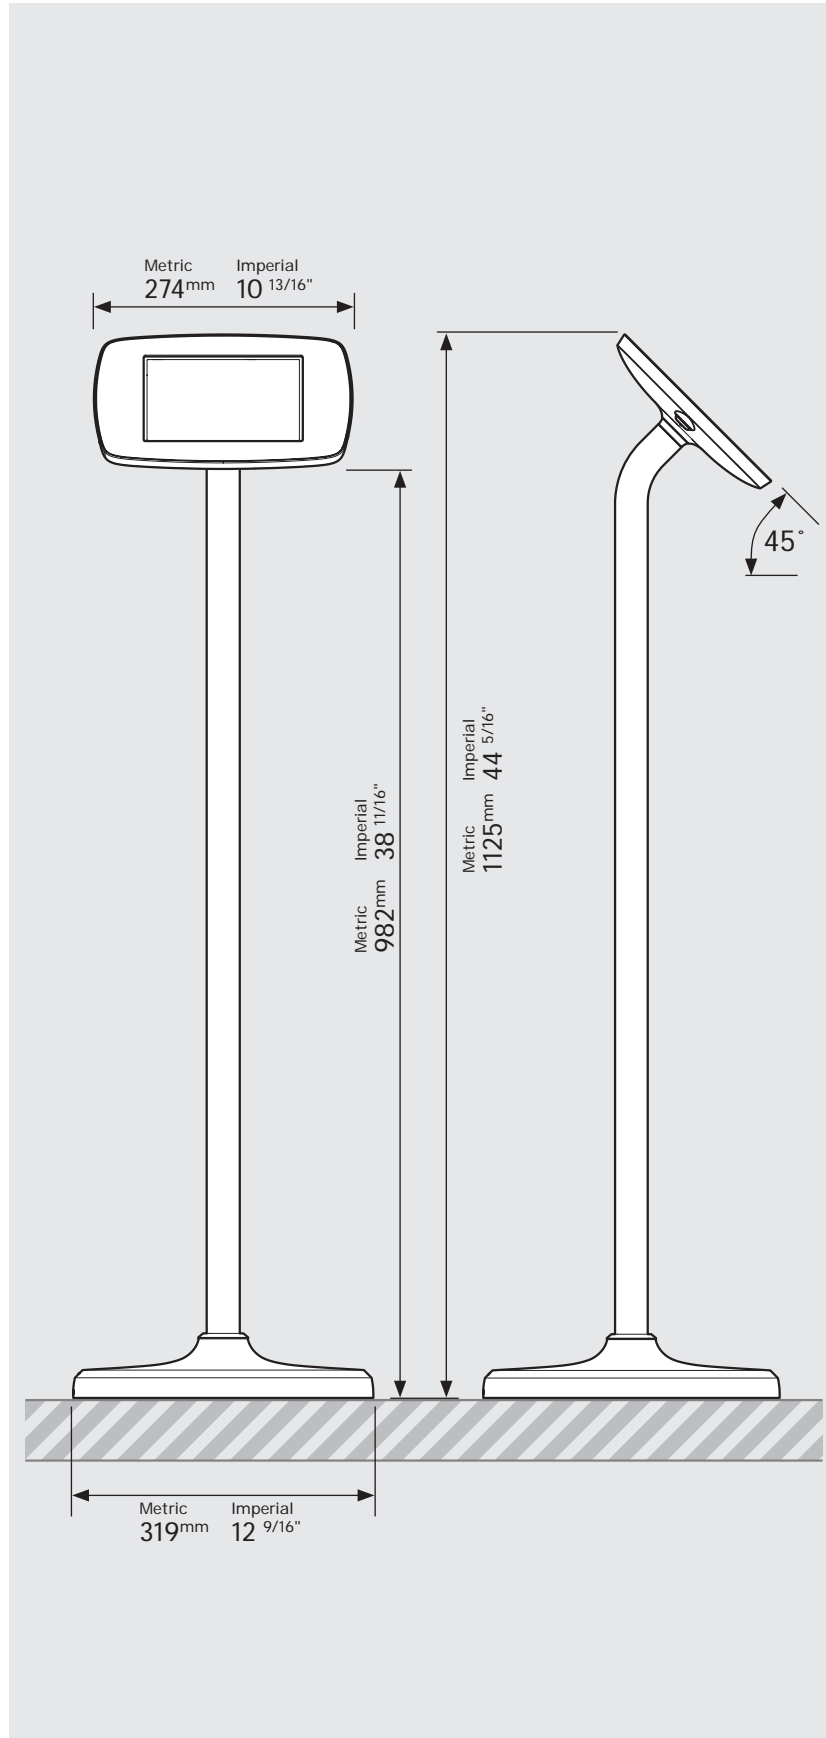

\*Cable is not included for the Microsoft Surface Go.  
Cable is not included for the Samsung Tab A 10.1 (2019).

**Mega Case supported devices:**

- iPad Pro 12.9" 1st Gen
- iPad Pro 12.9" 2nd Gen
- iPad Pro 12.9" 3rd Gen
- Microsoft Surface Pro 4
- Microsoft Surface Pro 5

\* Cable is not included for the Surface Pro 4 or Surface Pro 5 Tablets.

# PRODUCT DATA SHEET - BOUNCEPAD FLOORSTANDING

**bouncepad**<sup>®</sup>

<b>Case:</b>	<b>Arm:</b>	<b>Mounting:</b>	<b>Packaged weight:</b>	<b>Colour:</b>
Mini	Floorstanding	Not Applicable	13.82kg	White Black