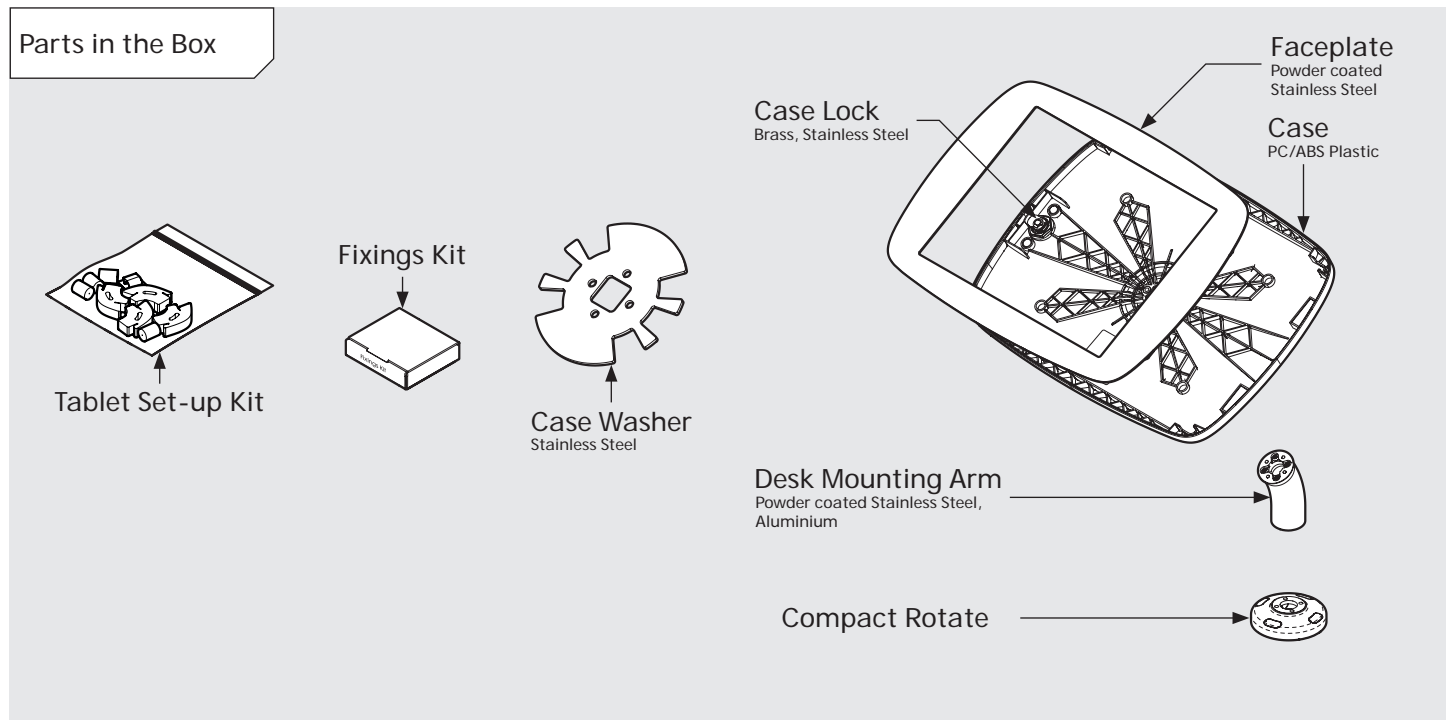

PRODUCT DATA SHEET - BOUNCEPAD SWIVEL DESK

bouncepad®

Case: Mega   Arm: Desk   Mounting: Freestanding Base   Packaged weight: 4.3kg   Colour: White/Black