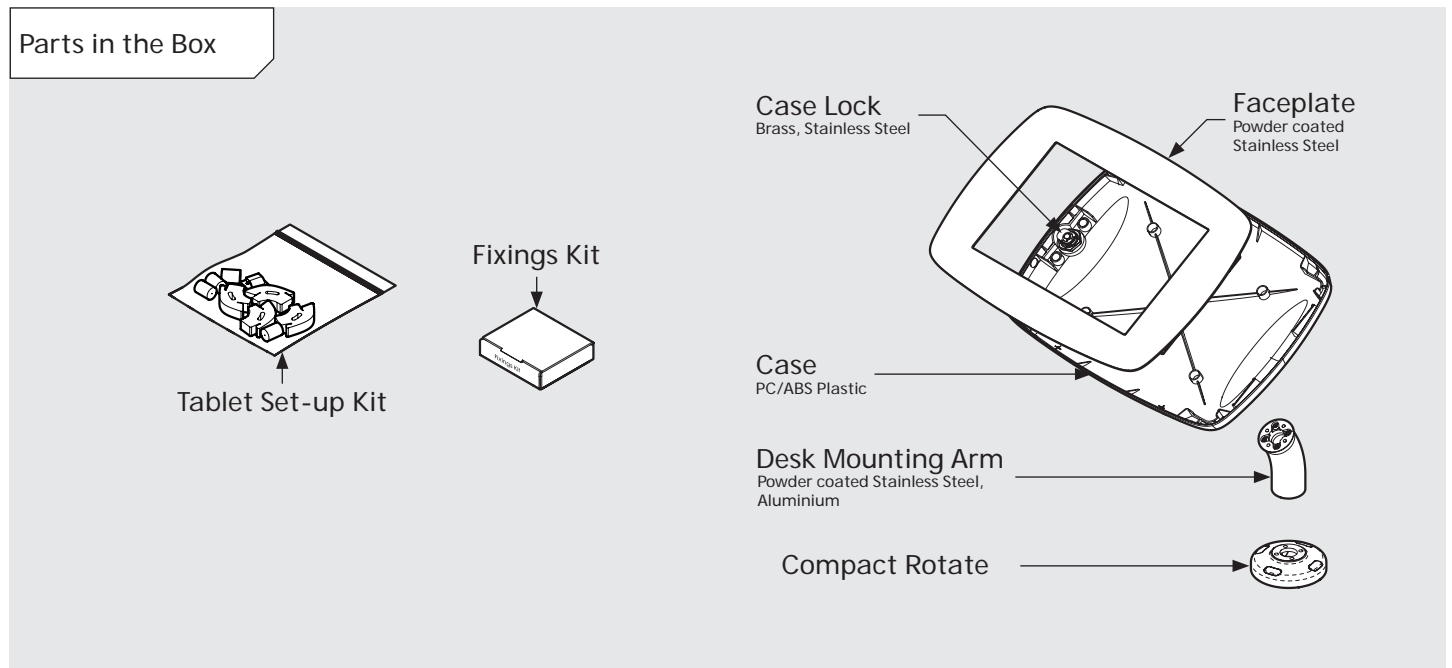

PRODUCT DATA SHEET - BOUNCEPAD SWIVEL DESK

bouncepad®

Case: Maxi   **Arm:** Desk   **Mounting:** Freestanding Base   **Packaged weight:** 4.0kg   **Colour:** White
Black