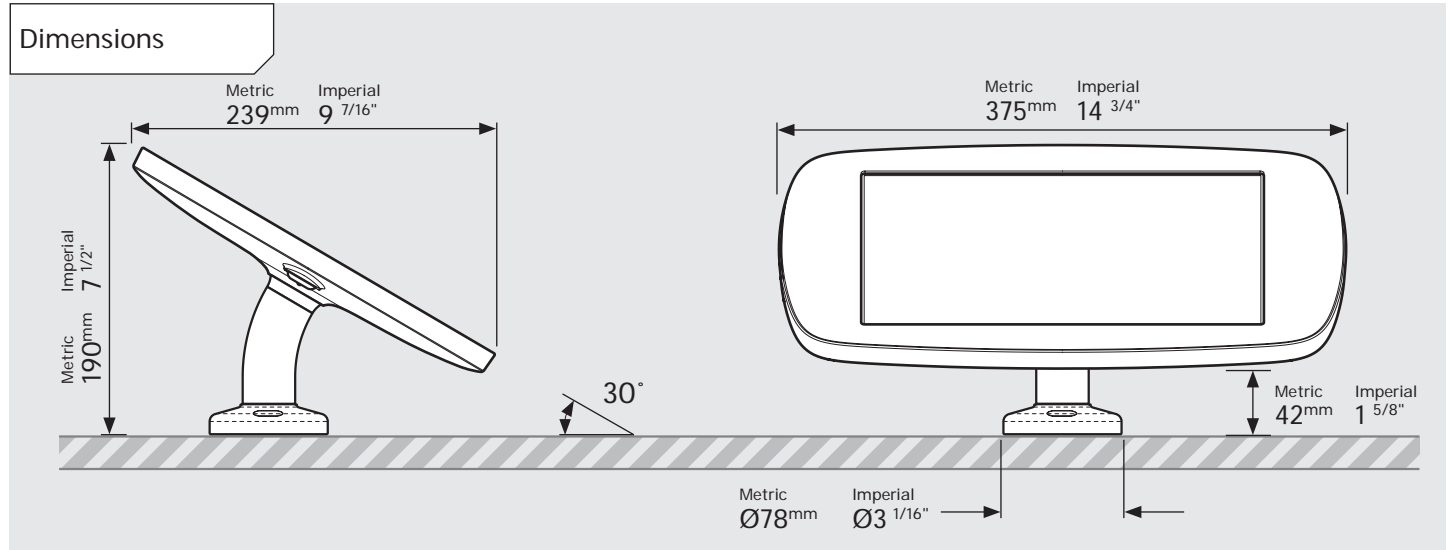

PRODUCT DATA SHEET - BOUNCEPAD SWIVEL DESK

bouncepad®

Case: Mega   Arm: Desk   Mounting: Freestanding Base   Packaged weight: 4.3kg   Colour: White/Black