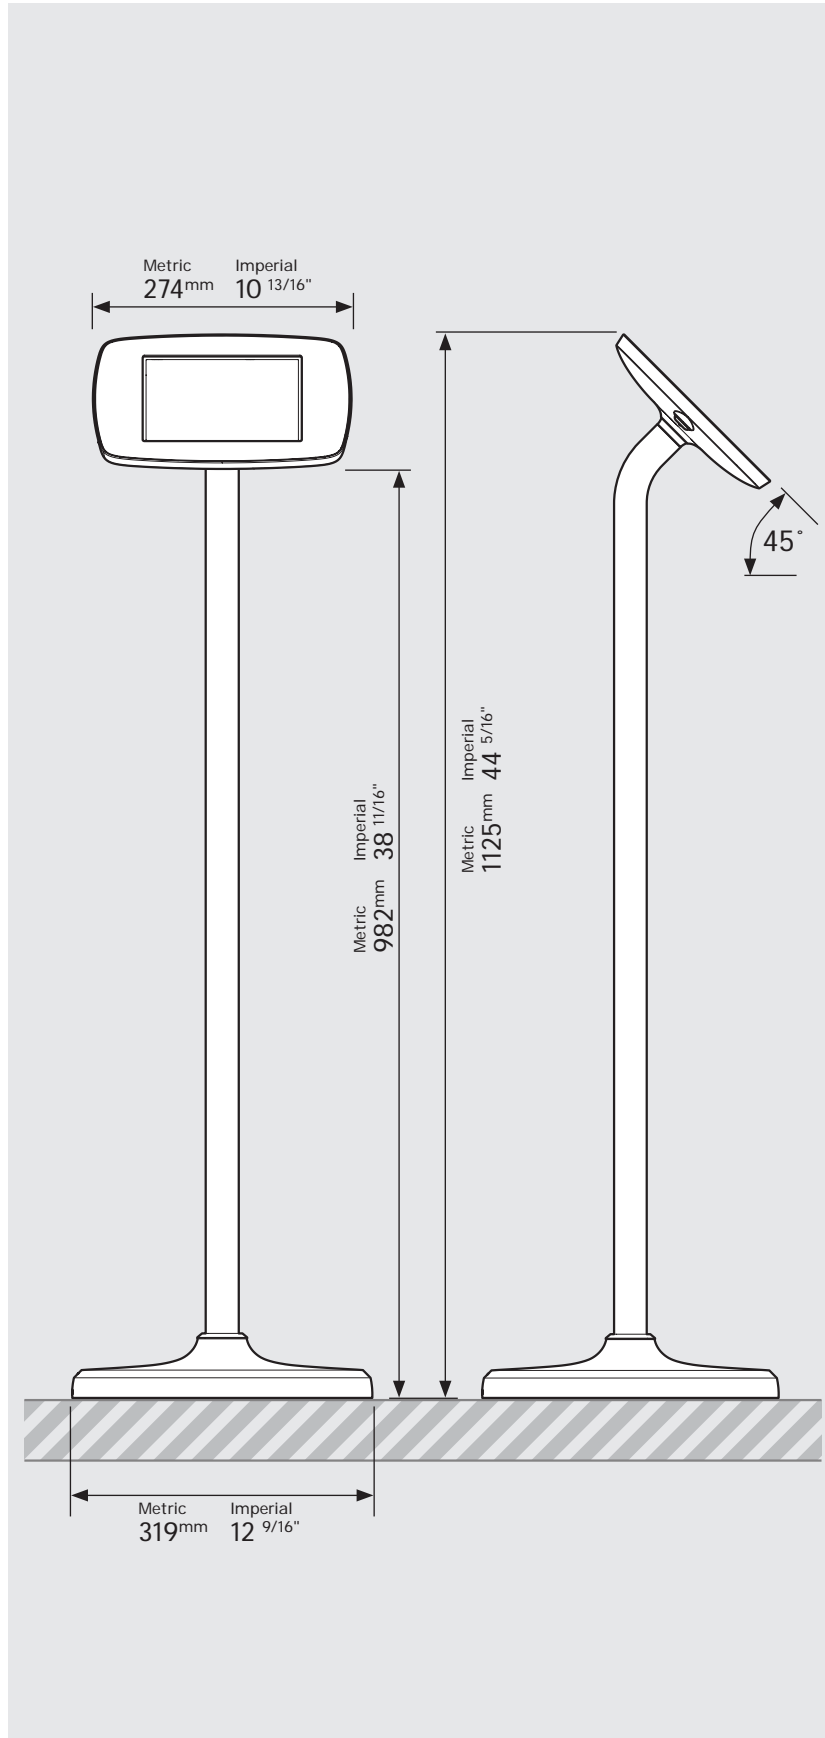

*Cable is not included for the Microsoft Surface Go.
Cable is not included for the Samsung Tab A 10.1 (2019).

Mega Case supported devices:

- iPad Pro 12.9" 1st Gen
- iPad Pro 12.9" 2nd Gen
- iPad Pro 12.9" 3rd Gen
- Microsoft Surface Pro 4
- Microsoft Surface Pro 5

* Cable is not included for the Surface Pro 4 or Surface Pro 5 Tablets.

PRODUCT DATA SHEET - BOUNCEPAD FLOORSTANDING

bouncepad[®]

Case:	Arm:	Mounting:	Packaged weight:	Colour:
Mini	Floorstanding	Not Applicable	13.82kg	White Black

Parts in the Box

PRODUCT DATA SHEET - BOUNCEPAD FLOORSTANDING

bouncepad[®]

Case:	Arm:	Mounting:	Packaged weight:	Colour:
Midi	Floorstanding	Not Applicable	14.0kg	White Black

PRODUCT DATA SHEET - BOUNCEPAD FLOORSTANDING