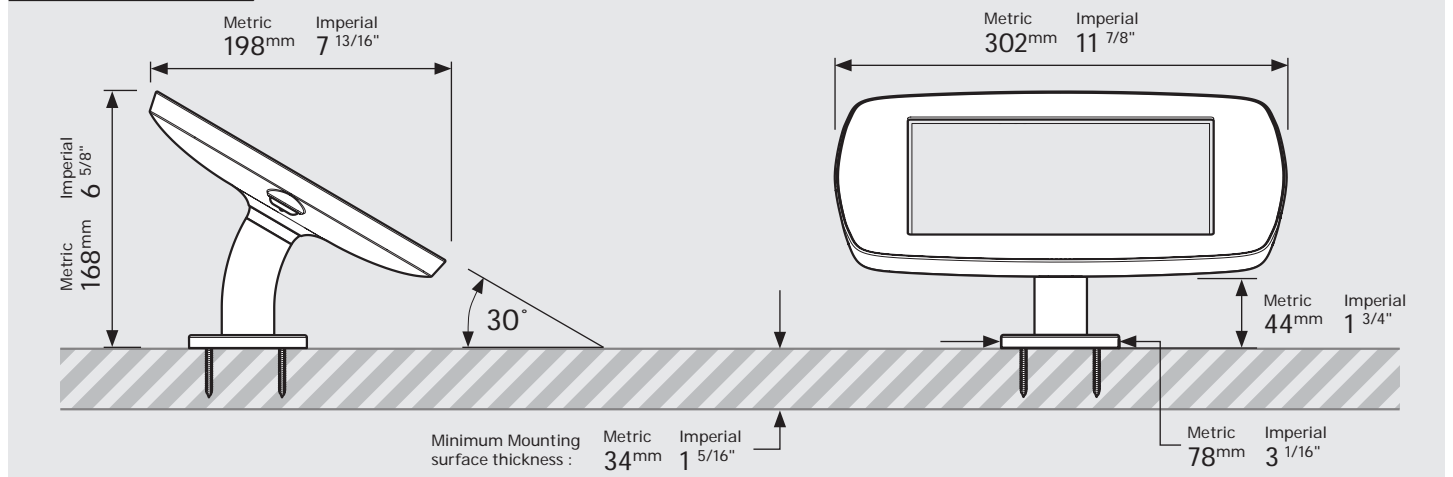

PRODUCT DATA SHEET - BOUNCEPAD DESK

bouncepad[®]

Case: Midi Arm: Desk Mounting: Fixing from below
 Fixing from Above Packaged weight: 1.84kg Colour: White
 Black

Mounting: Fixing from Below

Mounting: Fixing from Above

Parts in the Box

PRODUCT DATA SHEET - BOUNCEPAD DESK

bouncepad[®]

Case: Maxi Arm: Desk Mounting: Fixing from below
 Fixing from Above Packaged weight: 2.07kg Colour: White
 Black

PRODUCT DATA SHEET - BOUNCEPAD DESK