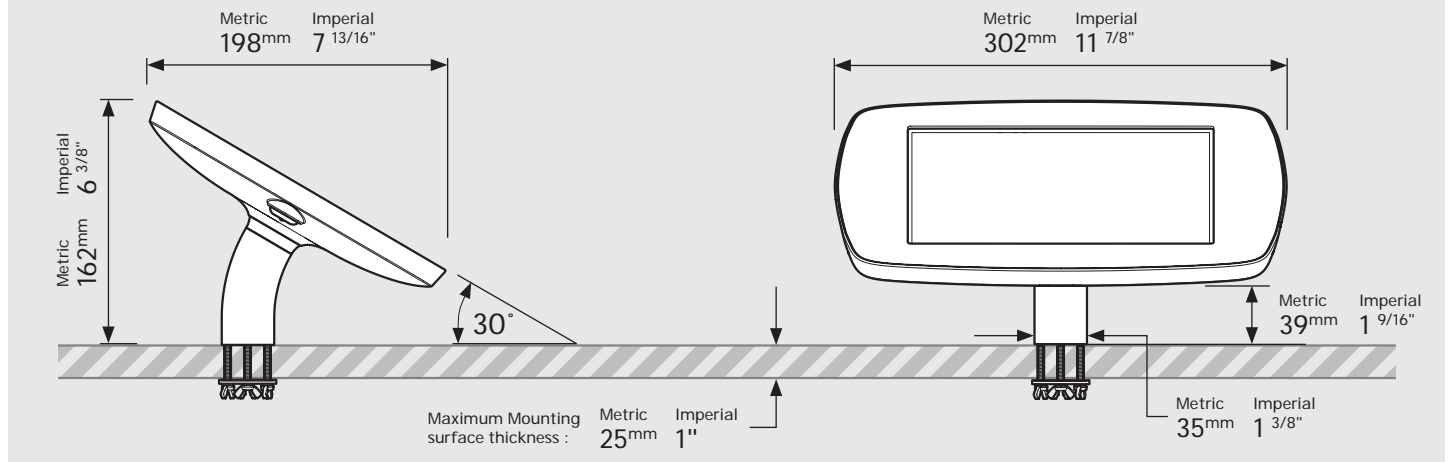

PRODUCT DATA SHEET - BOUNCEPAD DESK

bouncepad®

Case: Midi   Arm: Desk   Mounting: Fixing from below
Fixing from Above   Packaged weight: 1.84kg   Colour: White
Black

Mounting: Fixing from Below