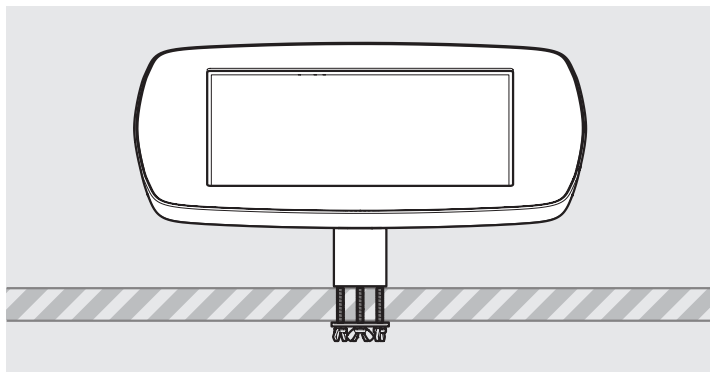

Midi Case supported devices:

- iPad 6th Gen
- iPad 5th Gen
- iPad 4th Gen
- iPad 3rd Gen
- iPad Pro 9.7
- iPad Air 1
- iPad Air 2
- Samsung Tab S2 9.7
- Samsung Tab S3 9.7
- Samsung Tab A 9.7