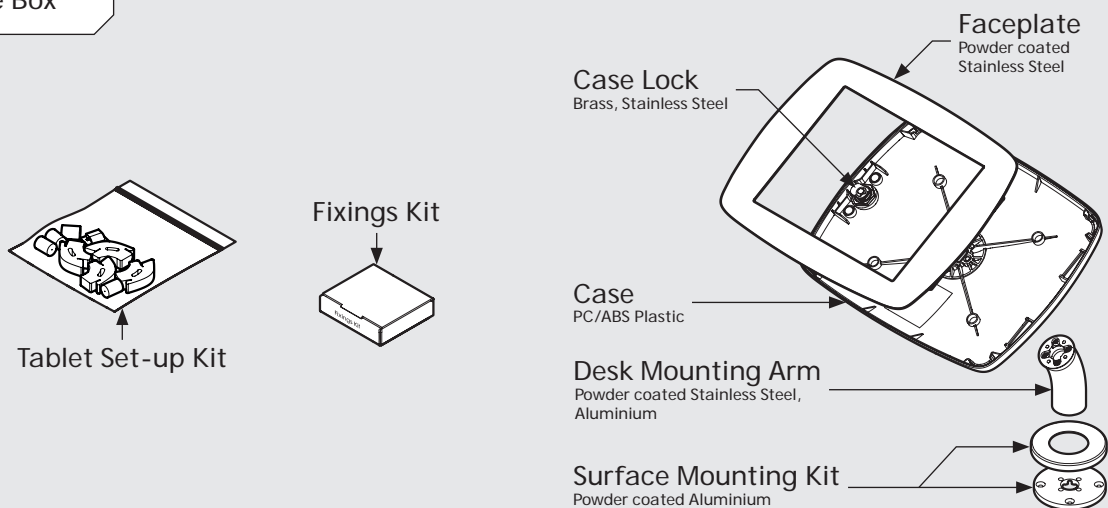

PRODUCT DATA SHEET - BOUNCEPAD DESK

bouncepad[®]

Case: Midi Arm: Desk Mounting: Fixing from below
 Fixing from Above Packaged weight: 1.84kg Colour: White
 Black

Mounting: Fixing from Below

Mounting: Fixing from Above

Parts in the Box

PRODUCT DATA SHEET - BOUNCEPAD DESK

bouncepad[®]

Case: Maxi Arm: Desk Mounting: Fixing from below
 Fixing from Above Packaged weight: 2.07kg Colour: White
 Black

PRODUCT DATA SHEET - BOUNCEPAD DESK