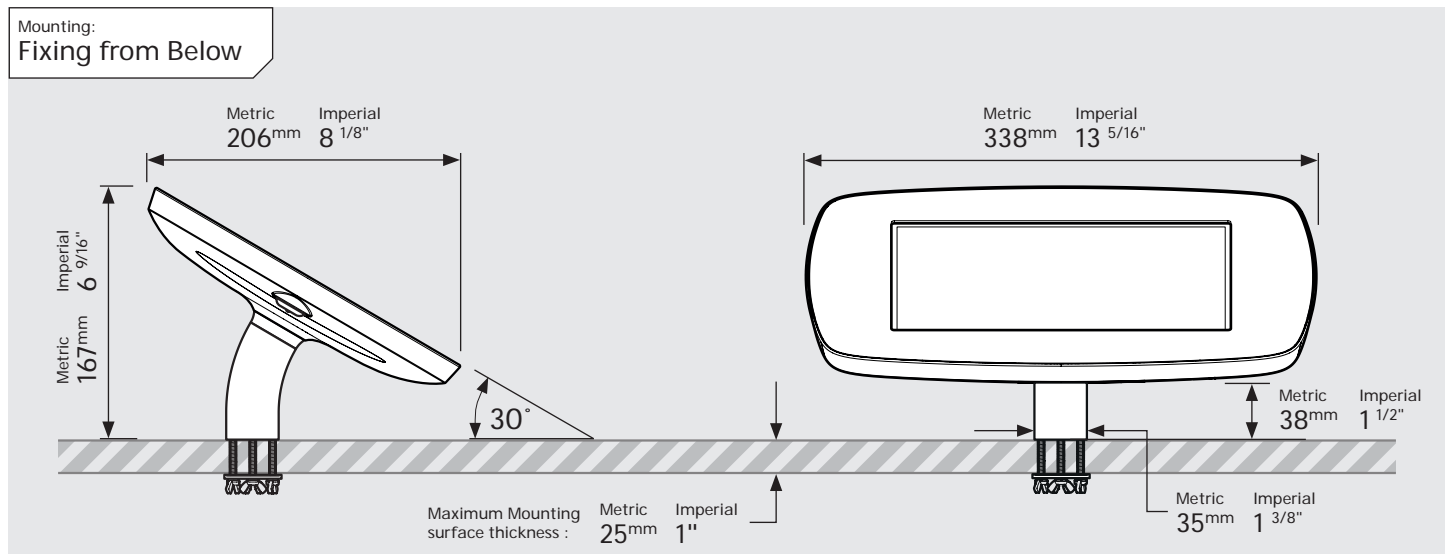

PRODUCT DATA SHEET - BOUNCEPAD DESK

bouncepad®

Case: Maxi Arm: Desk Mounting: Fixing from below
Fixing from Above Packaged weight: 2.07kg Colour: White
Black