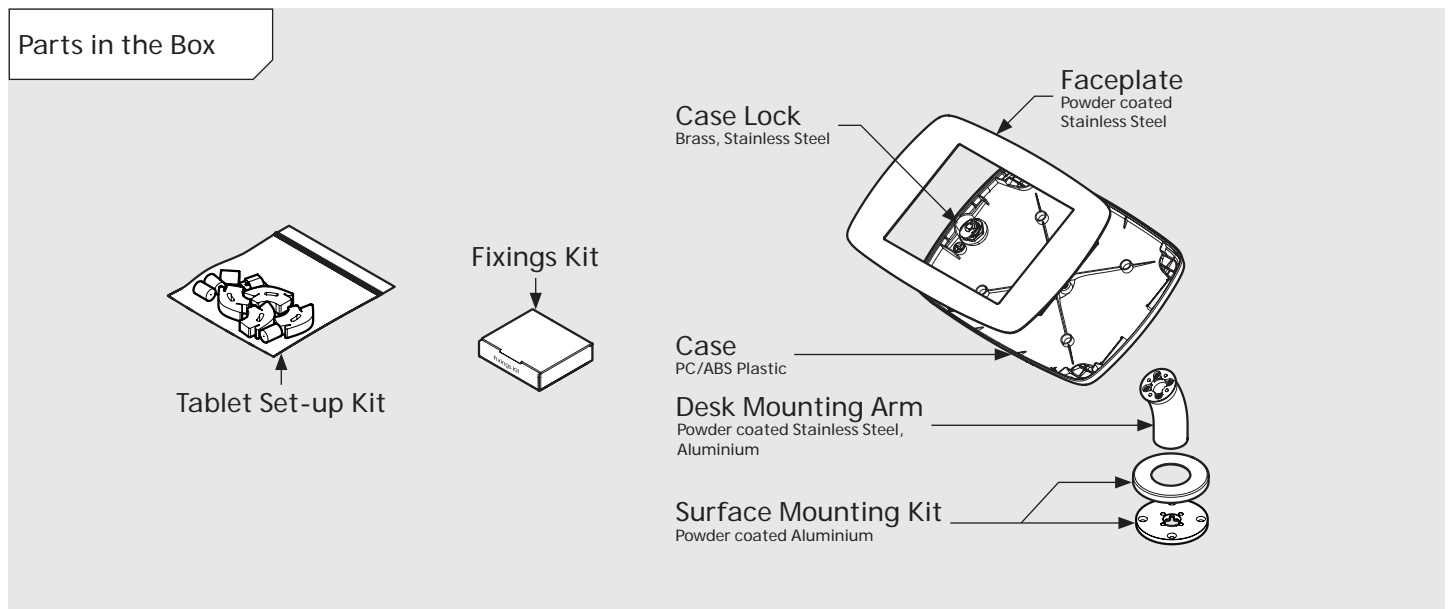

- iPad Pro 12.9" 1st Gen
- iPad Pro 12.9" 2nd Gen
- iPad Pro 12.9" 3rd Gen
- Microsoft Surface Pro 4
- Microsoft Surface Pro 5

PRODUCT DATA SHEET - BOUNCEPAD DESK

bouncepad[®]

Case: Mini Arm: Desk Mounting: Fixing from below
 Fixing from Above Packaged weight: 1.66kg Colour: White
 Black