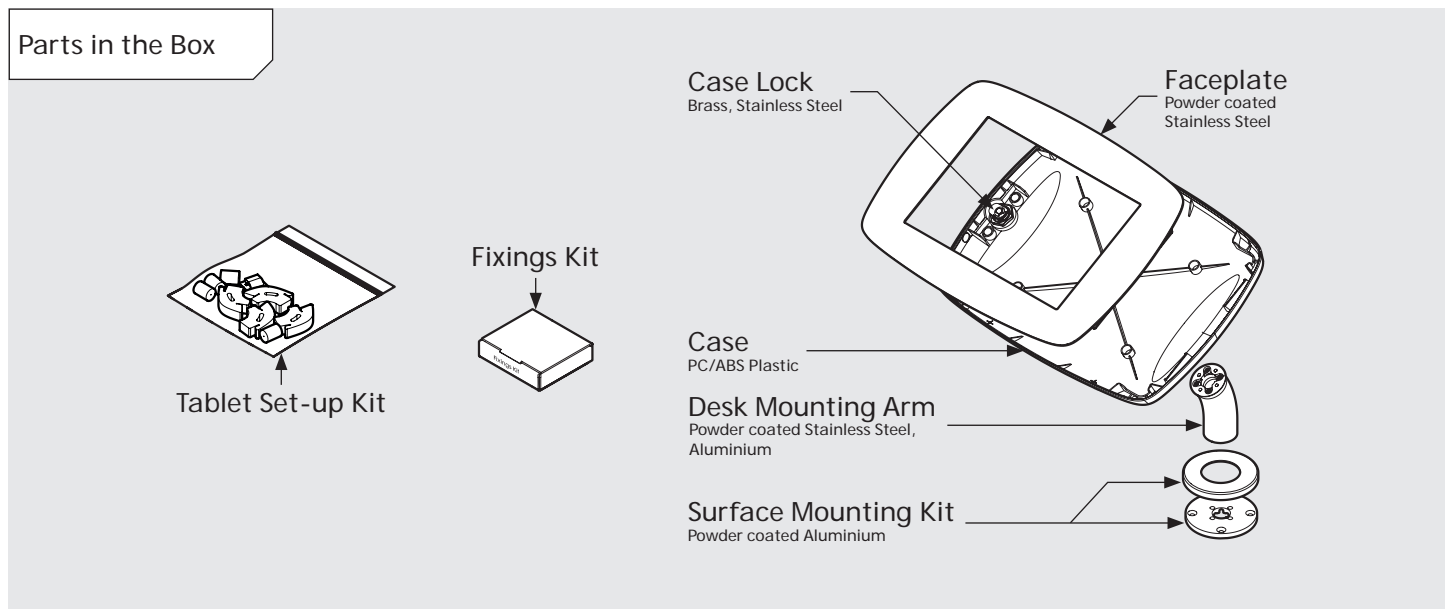

PRODUCT DATA SHEET - BOUNCEPAD DESK

bouncepad[®]

Case: Midi Arm: Desk Mounting: Fixing from below
 Fixing from Above Packaged weight: 1.84kg Colour: White
 Black

Mounting: Fixing from Below

Mounting: Fixing from Above

Parts in the Box

PRODUCT DATA SHEET - BOUNCEPAD DESK

bouncepad[®]

Case: Maxi Arm: Desk Mounting: Fixing from below
 Fixing from Above Packaged weight: 2.07kg Colour: White
 Black

PRODUCT DATA SHEET - BOUNCEPAD DESK