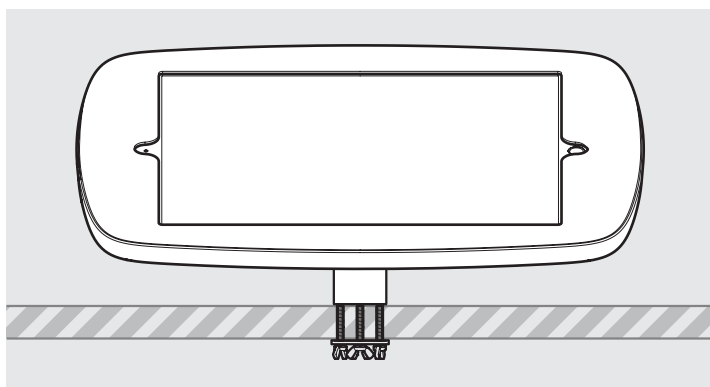

Mega Case supported devices:

- iPad Pro 12.9" 1st Gen
- iPad Pro 12.9" 2nd Gen
- iPad Pro 12.9" 3rd Gen
- Microsoft Surface Pro 4
- Microsoft Surface Pro 5