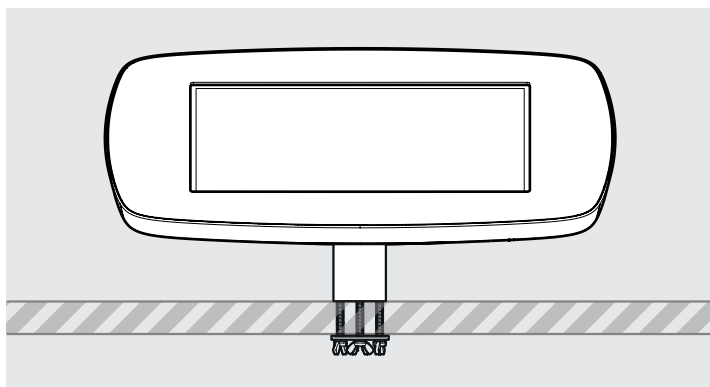

Maxi Case supported devices:

- iPad Pro 10.5
- iPad Pro 11.0
- iPad Air (2019)
- Samsung Tab A6 10.1
- Samsung Tab A 10.1
- Samsung Tab A 10.5
- Samsung Tab 4 10.1
- Microsoft Surface Go