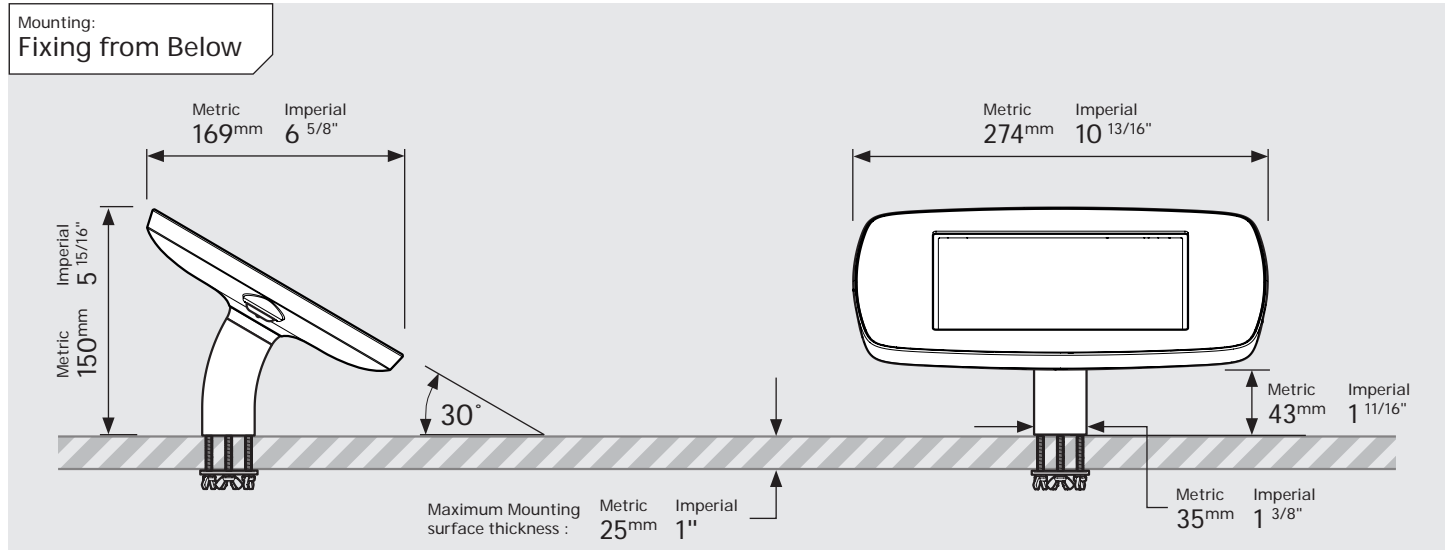

- iPad Pro 12.9" 1st Gen
- iPad Pro 12.9" 2nd Gen
- iPad Pro 12.9" 3rd Gen
- Microsoft Surface Pro 4
- Microsoft Surface Pro 5

PRODUCT DATA SHEET - BOUNCEPAD DESK

bouncepad[®]

Case: Mini Arm: Desk Mounting: Fixing from below
 Fixing from Above Packaged weight: 1.66kg Colour: White
 Black