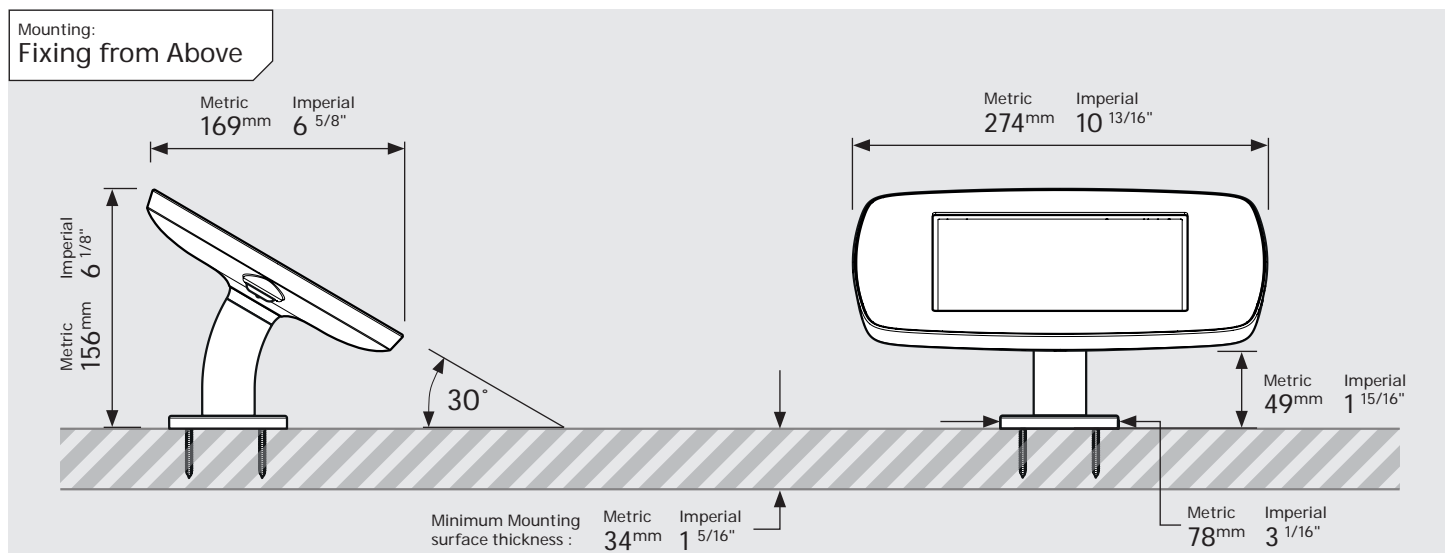

- iPad Pro 12.9" 1st Gen
- iPad Pro 12.9" 2nd Gen
- iPad Pro 12.9" 3rd Gen
- Microsoft Surface Pro 4
- Microsoft Surface Pro 5

PRODUCT DATA SHEET - BOUNCEPAD DESK

bouncepad[®]

Case: Mini Arm: Desk Mounting: Fixing from below
 Fixing from Above Packaged weight: 1.66kg Colour: White
 Black

Parts in the Box

PRODUCT DATA SHEET - BOUNCEPAD DESK

bouncepad[®]

Case: Maxi Arm: Desk Mounting: Fixing from below
 Fixing from Above Packaged weight: 2.07kg Colour: White
 Black

PRODUCT DATA SHEET - BOUNCEPAD DESK