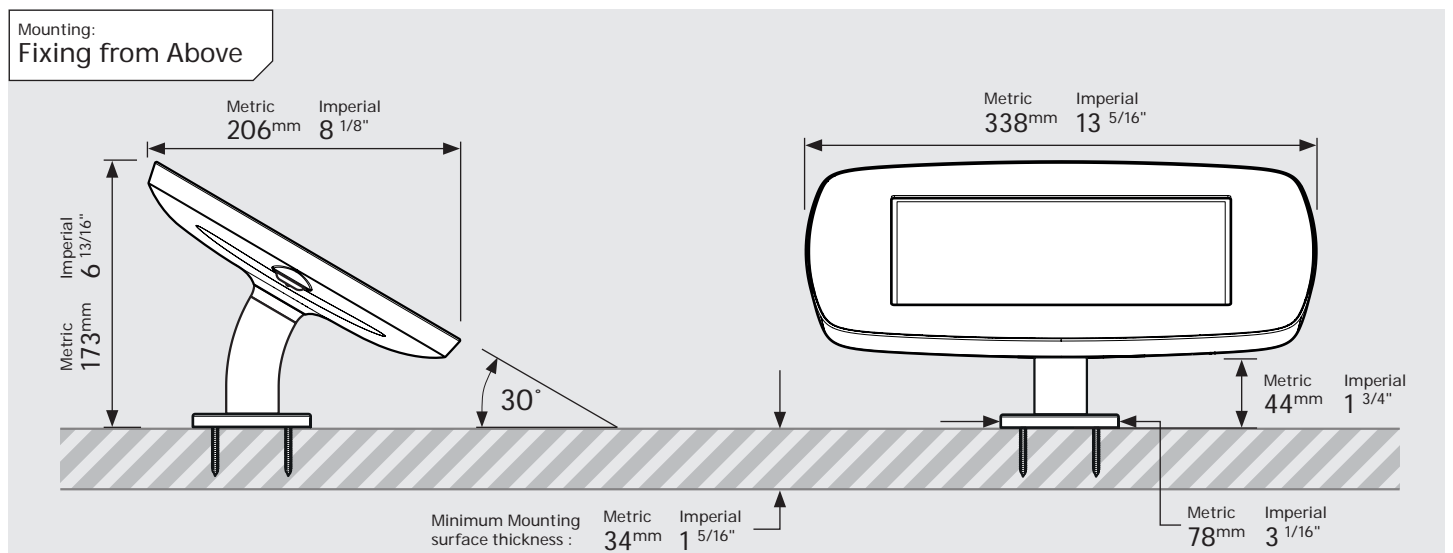

PRODUCT DATA SHEET - BOUNCEPAD DESK

bouncepad[®]

Case: Midi Arm: Desk Mounting: Fixing from below
 Fixing from Above Packaged weight: 1.84kg Colour: White
 Black

Mounting: Fixing from Below

Mounting: Fixing from Above

Parts in the Box

PRODUCT DATA SHEET - BOUNCEPAD DESK

bouncepad[®]

Case: Maxi Arm: Desk Mounting: Fixing from below
 Fixing from Above Packaged weight: 2.07kg Colour: White
 Black

PRODUCT DATA SHEET - BOUNCEPAD DESK