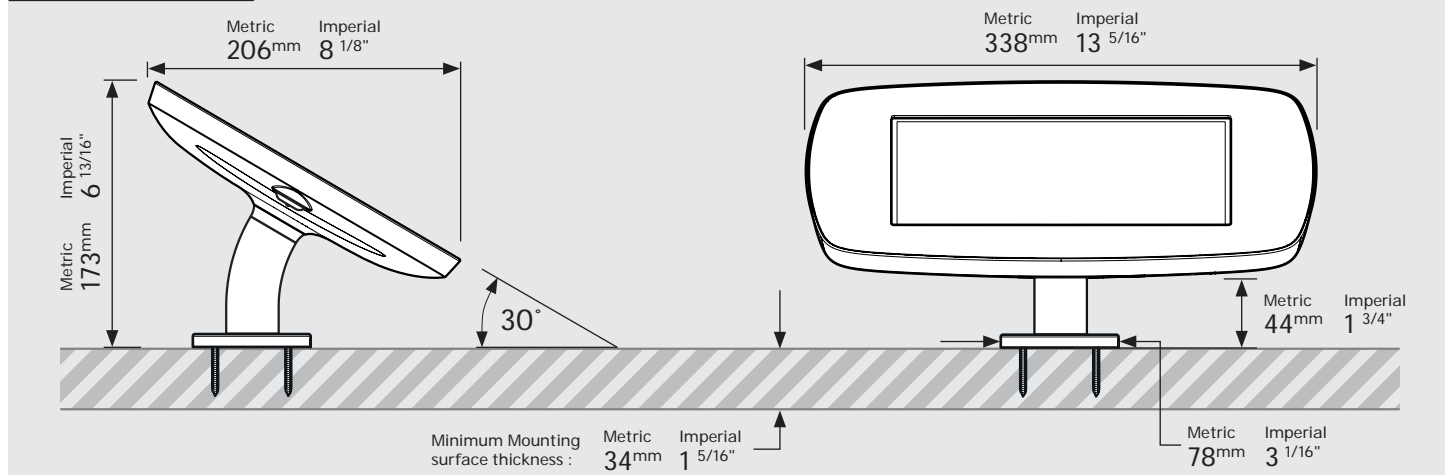

Mounting: Fixing from Below

Mounting: Fixing from Above

Parts in the Box

PRODUCT DATA SHEET - BOUNCEPAD DESK

bouncepad[®]

Case:	Arm:	Mounting:	Packaged weight:	Colour:
Midi	Desk	Fixing from below	1.84kg	White Black
		Fixing from Above		

PRODUCT DATA SHEET - BOUNCEPAD DESK

bouncepad[®]

Case: Maxi Arm: Desk Mounting: Fixing from below
 Fixing from Above Packaged weight: 2.07kg Colour: White
 Black

Mounting: Fixing from Below

Mounting: Fixing from Above