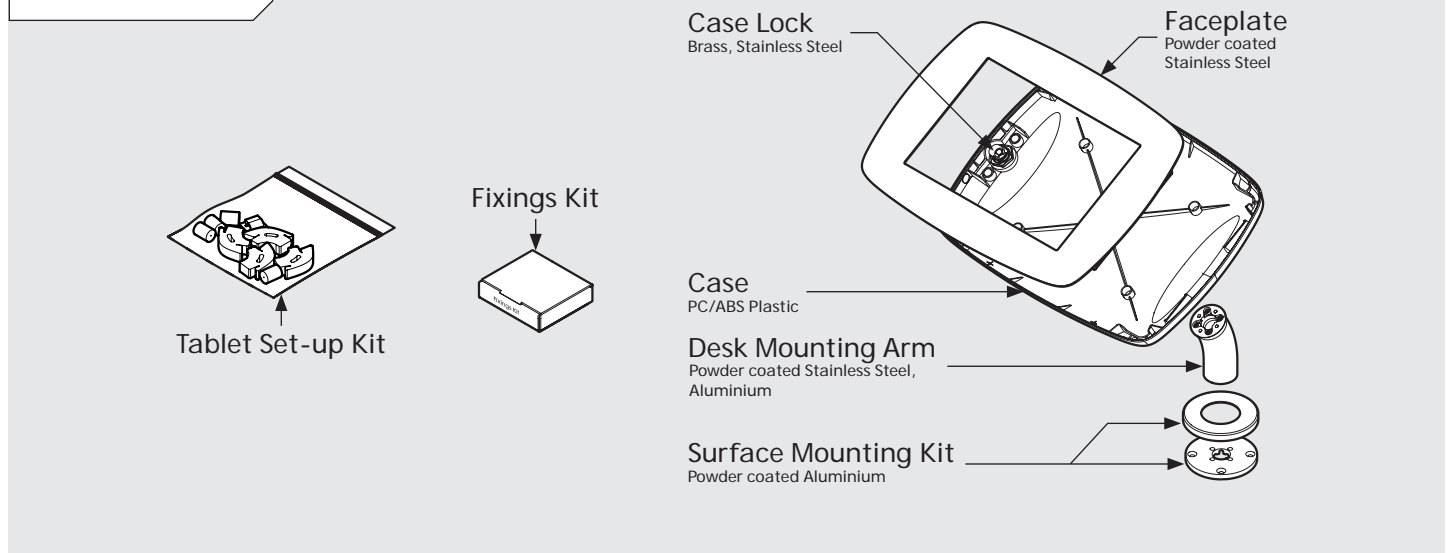

Parts in the Box