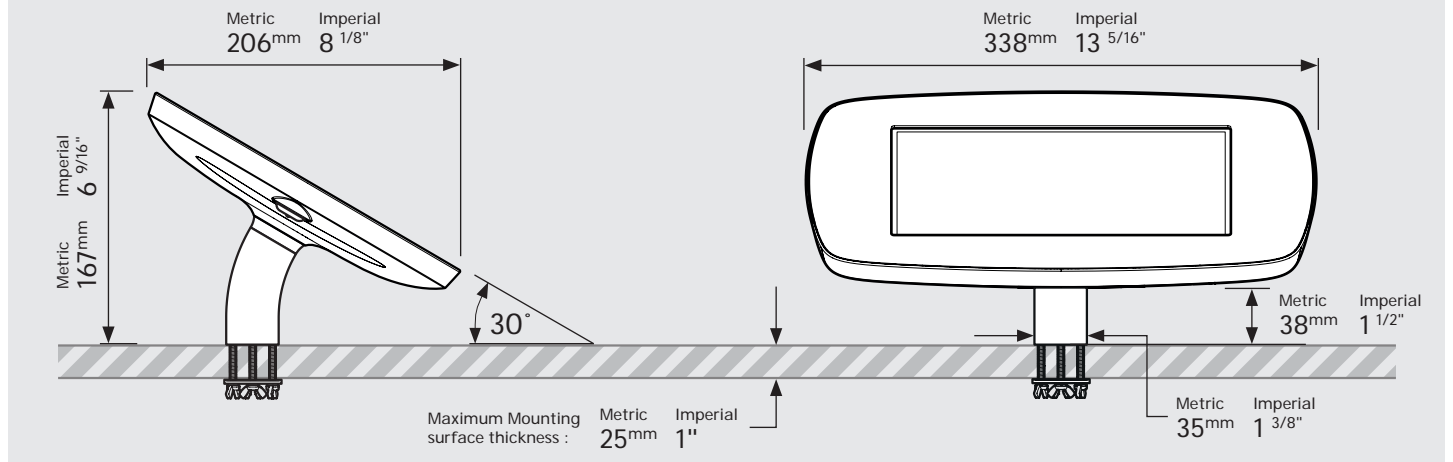

PRODUCT DATA SHEET - BOUNCEPAD DESK

bouncepad®

Case: Maxi Arm: Desk Mounting: Fixing from below
Fixing from Above Packaged weight: 2.07kg Colour: White
Black

Mounting: Fixing from Below