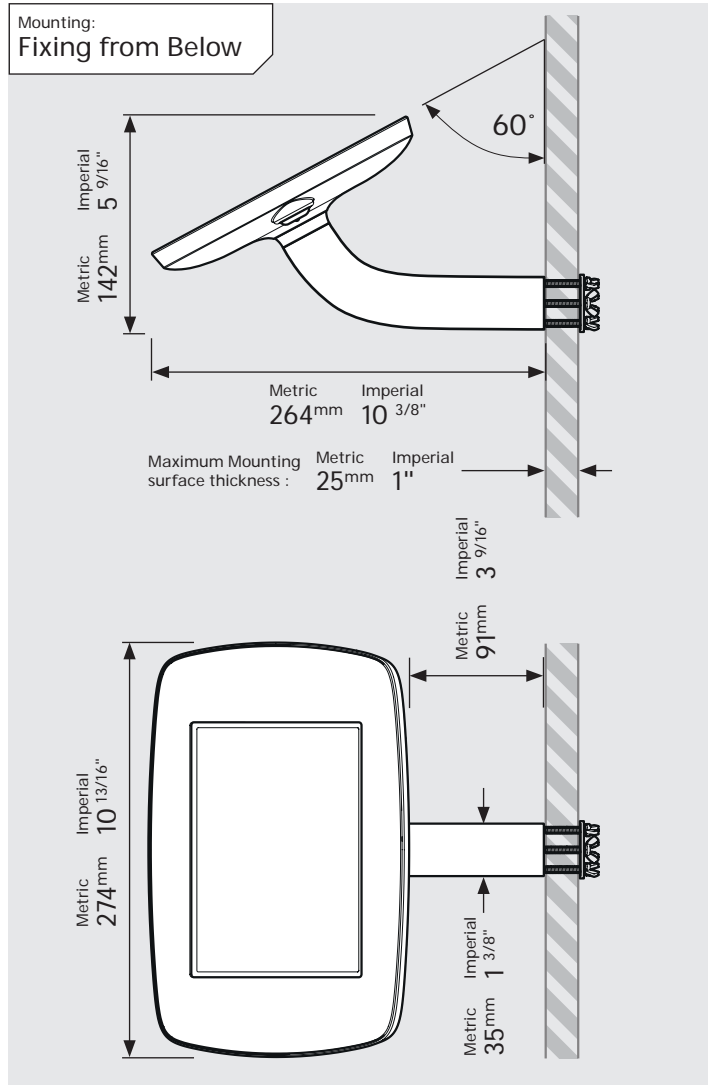

PRODUCT DATA SHEET - BOUNCEPAD BRANCH

Case: Mini Arm: Branch Mounting: Fixing from Below
 Fixing from Above Packaged weight: 1.71kg Colour: White
 Black

PRODUCT DATA SHEET - BOUNCEPAD BRANCH

Case: Midi
Arm: Branch
Mounting: Fixing from Below
Fixing from Above
Packaged weight: 1.89kg
Colour: White
 Black

PRODUCT DATA SHEET - BOUNCEPAD BRANCH

Case:	Arm:	Mounting:	Packaged weight:	Colour:
Maxi	Branch	Fixing from Below	2.12kg	White Black
		Fixing from Above		

PRODUCT DATA SHEET - BOUNCEPAD BRANCH

Case: Mega
Arm: Branch
Mounting: Fixing from Below
Package weight: 2.51kg
Colour: White
 Black

Fixing from Above