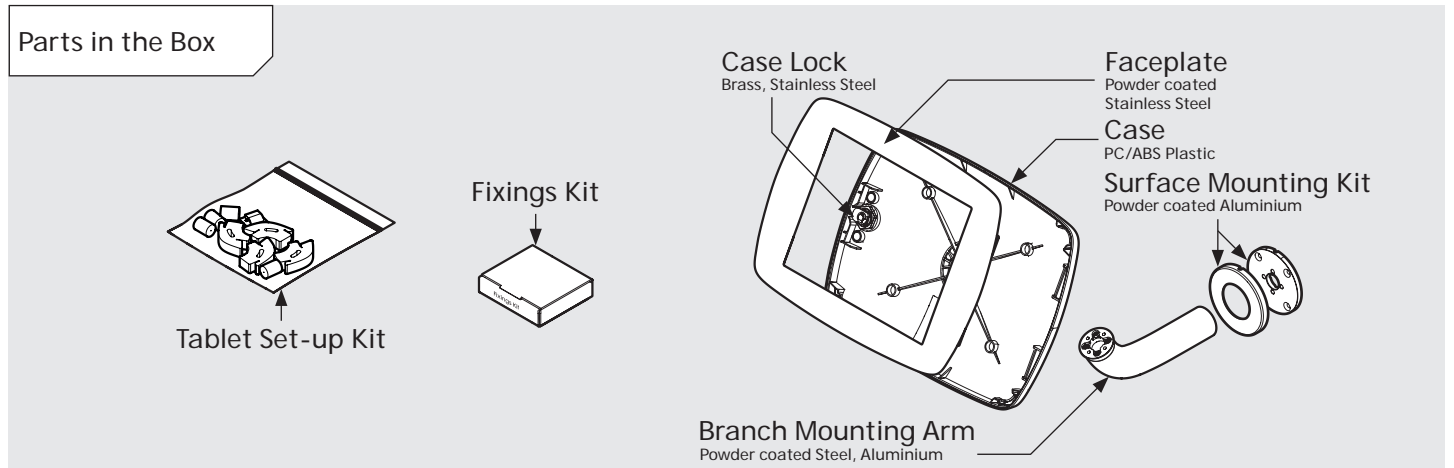

PRODUCT DATA SHEET - BOUNCEPAD BRANCH

Case: Mini Arm: Branch Mounting: Fixing from Below
 Fixing from Above Packaged weight: 1.71kg Colour: White
 Black

PRODUCT DATA SHEET - BOUNCEPAD BRANCH

Case: Midi
Arm: Branch
Mounting: Fixing from Below
Fixing from Above
Packaged weight: 1.89kg
Colour: White
 Black

PRODUCT DATA SHEET - BOUNCEPAD BRANCH

Case:	Arm:	Mounting:	Packaged weight:	Colour:
Maxi	Branch	Fixing from Below	2.12kg	White Black
		Fixing from Above		

PRODUCT DATA SHEET - BOUNCEPAD BRANCH

Case: Mega
Arm: Branch
Mounting: Fixing from Below
Package weight: 2.51kg
Colour: White
 Black