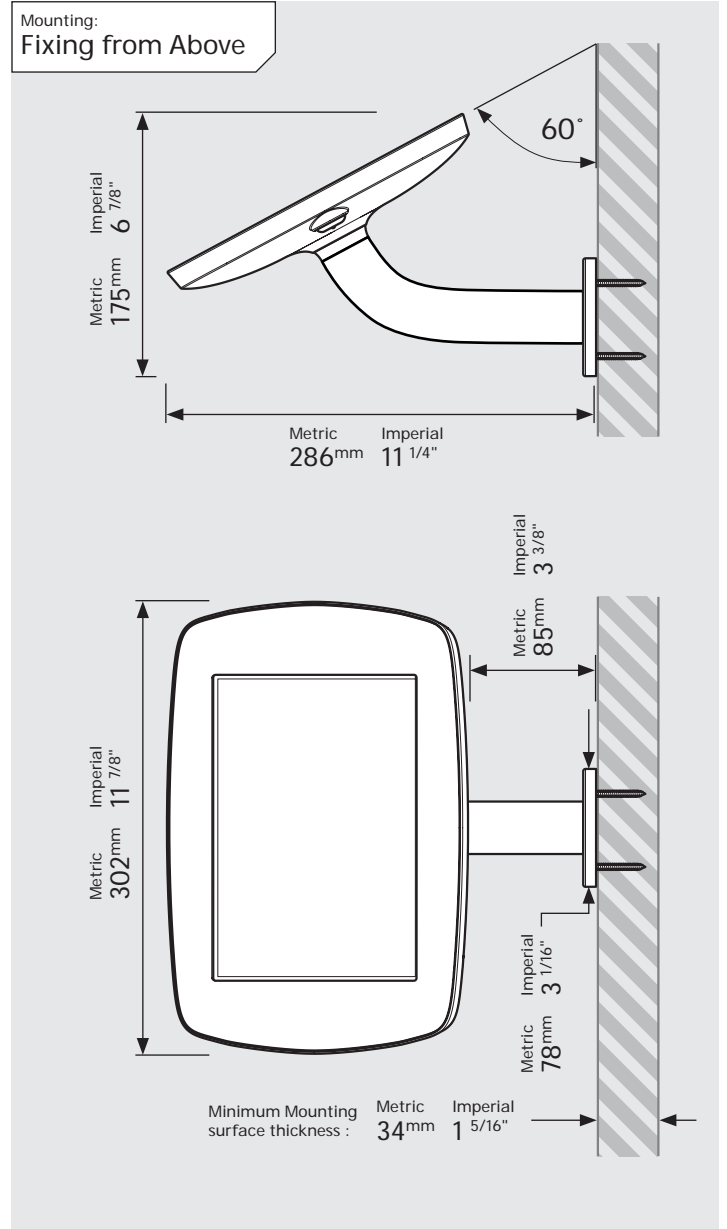

PRODUCT DATA SHEET - BOUNCEPAD BRANCH

Case: Mini Arm: Branch Mounting: Fixing from Below
 Fixing from Above Packaged weight: 1.71kg Colour: White
 Black

PRODUCT DATA SHEET - BOUNCEPAD BRANCH

Case: Midi
Arm: Branch
Mounting: Fixing from Below
Fixing from Above
Packaged weight: 1.89kg
Colour: White
 Black

PRODUCT DATA SHEET - BOUNCEPAD BRANCH

Case:	Arm:	Mounting:	Packaged weight:	Colour:
Maxi	Branch	Fixing from Below	2.12kg	White Black
		Fixing from Above		

PRODUCT DATA SHEET - BOUNCEPAD BRANCH

Case: Mega
Arm: Branch
Mounting: Fixing from Below
Package weight: 2.51kg
Colour: White
 Black

Fixing from Above