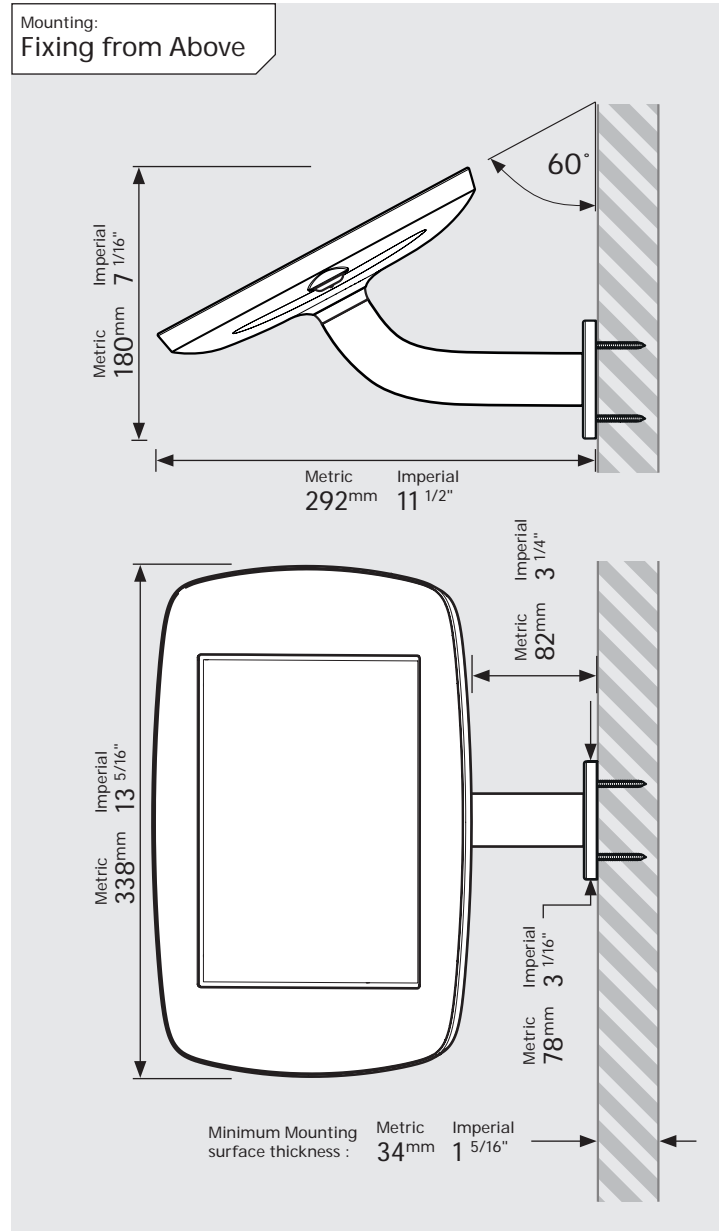

PRODUCT DATA SHEET - BOUNCEPAD BRANCH

Case: Mini Arm: Branch Mounting: Fixing from Below
 Fixing from Above Packaged weight: 1.71kg Colour: White
 Black

PRODUCT DATA SHEET - BOUNCEPAD BRANCH

Case: Midi
Arm: Branch
Mounting: Fixing from Below
Fixing from Above
Packaged weight: 1.89kg
Colour: White
 Black

PRODUCT DATA SHEET - BOUNCEPAD BRANCH

Case:	Arm:	Mounting:	Packaged weight:	Colour:
Maxi	Branch	Fixing from Below	2.12kg	White Black
		Fixing from Above		

PRODUCT DATA SHEET - BOUNCEPAD BRANCH

Case: Mega
Arm: Branch
Mounting: Fixing from Below
Package weight: 2.51kg
Colour: White
 Black

Fixing from Above