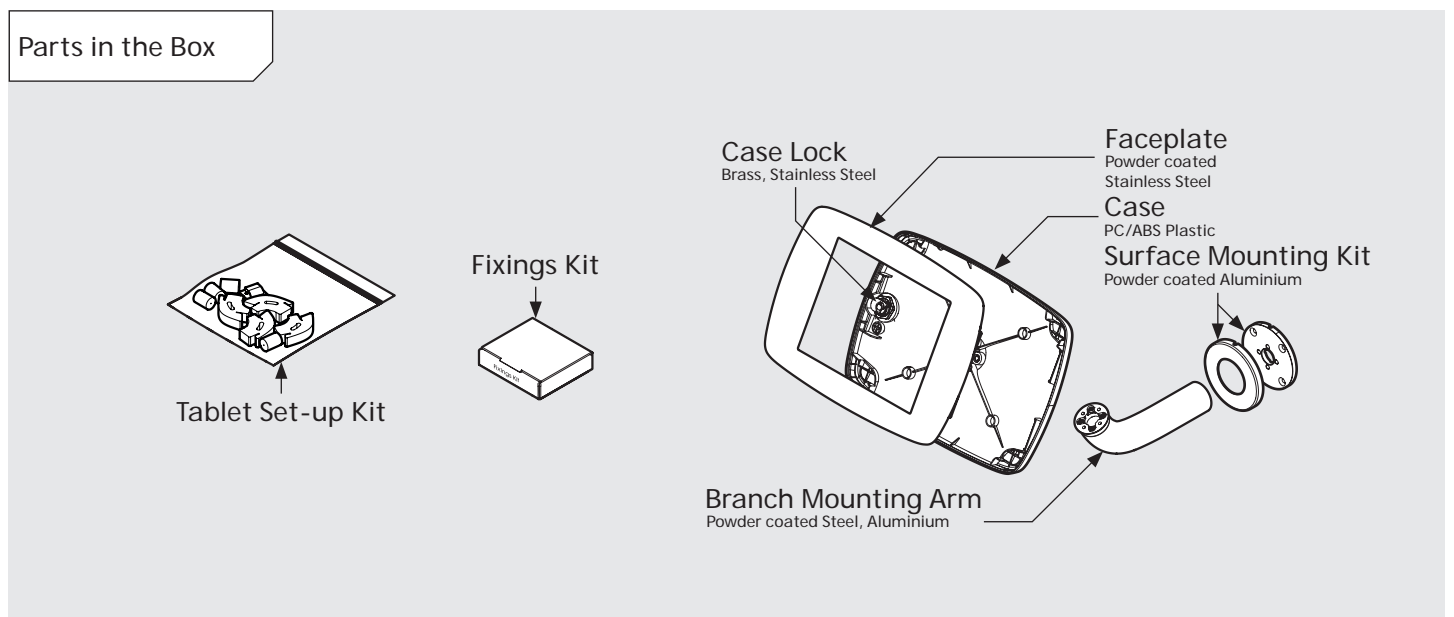

PRODUCT DATA SHEET - BOUNCEPAD BRANCH

Case: Mini Arm: Branch Mounting: Fixing from Below
 Fixing from Above Packaged weight: 1.71kg Colour: White
 Black

PRODUCT DATA SHEET - BOUNCEPAD BRANCH

Case: Midi
Arm: Branch
Mounting: Fixing from Below
Fixing from Above
Packaged weight: 1.89kg
Colour: White
 Black