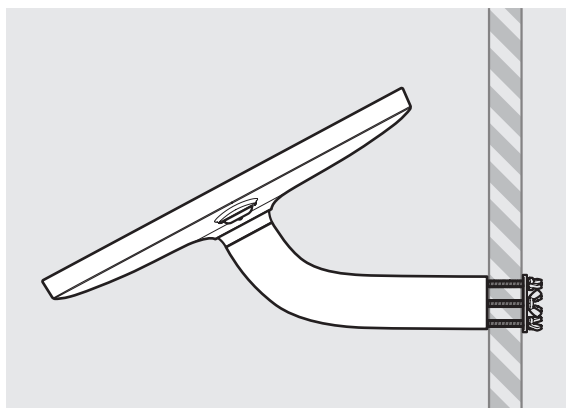

PRODUCT DATA SHEET - BOUNCEPAD BRANCH

Case: Mini Arm: Branch Mounting: Fixing from Below
 Fixing from Above Packaged weight: 1.71kg Colour: White
 Black

PRODUCT DATA SHEET - BOUNCEPAD BRANCH

Case: Midi
Arm: Branch
Mounting: Fixing from Below
Fixing from Above
Packaged weight: 1.89kg
Colour: White
 Black