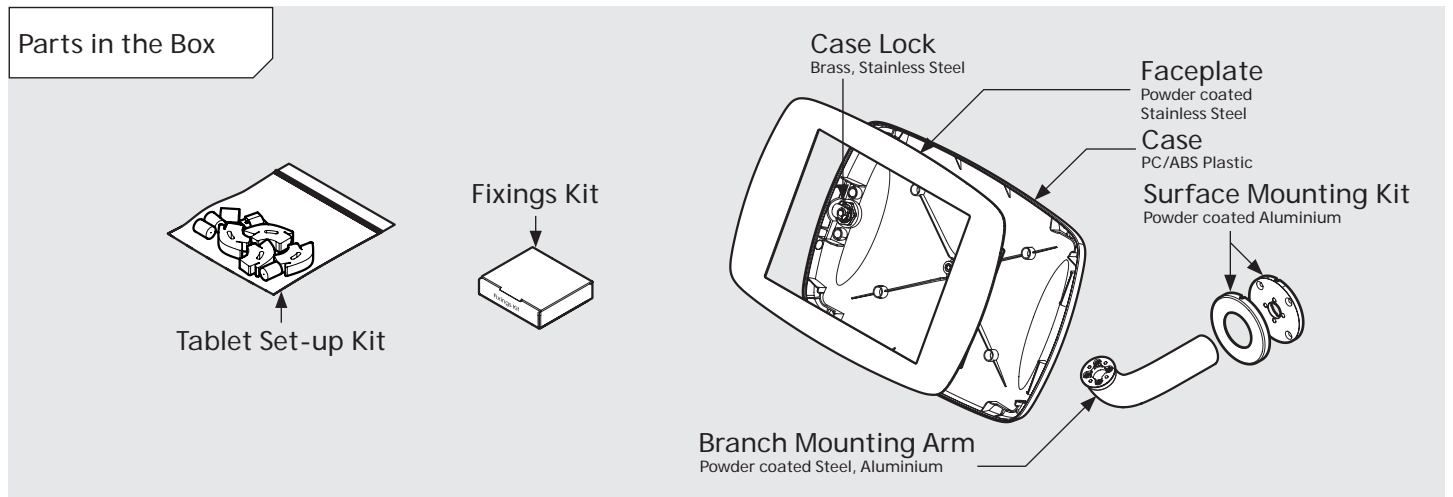

PRODUCT DATA SHEET - BOUNCEPAD BRANCH

Case: Mini Arm: Branch Mounting: Fixing from Below
 Fixing from Above Packaged weight: 1.71kg Colour: White
 Black

PRODUCT DATA SHEET - BOUNCEPAD BRANCH

Case: Midi
Arm: Branch
Mounting: Fixing from Below
Fixing from Above
Packaged weight: 1.89kg
Colour: White
 Black

PRODUCT DATA SHEET - BOUNCEPAD BRANCH

Case:	Arm:	Mounting:	Packaged weight:	Colour:
Maxi	Branch	Fixing from Below	2.12kg	White Black
		Fixing from Above		

PRODUCT DATA SHEET - BOUNCEPAD BRANCH

Case: Mega
Arm: Branch
Mounting: Fixing from Below
Package weight: 2.51kg
Colour: White
 Black