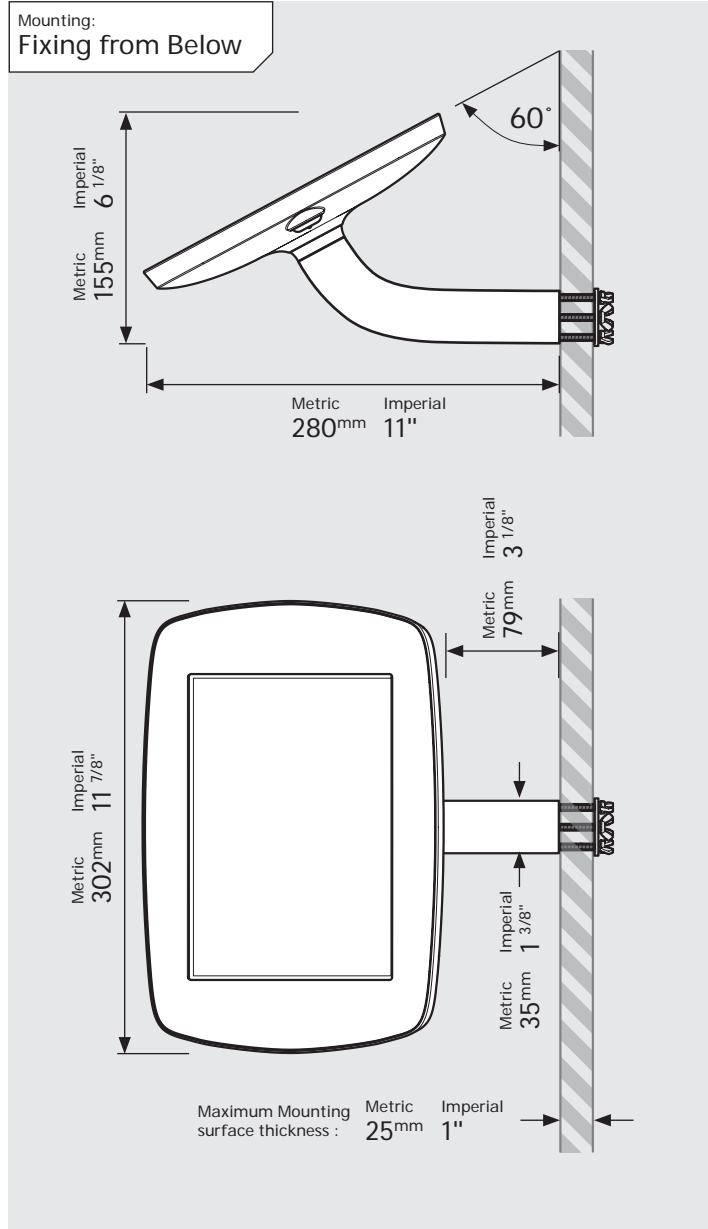

PRODUCT DATA SHEET - BOUNCEPAD BRANCH

Case: Mini Arm: Branch Mounting: Fixing from Below
 Fixing from Above Packaged weight: 1.71kg Colour: White
 Black

PRODUCT DATA SHEET - BOUNCEPAD BRANCH

Case: Midi
Arm: Branch
Mounting: Fixing from Below
Fixing from Above
Packaged weight: 1.89kg
Colour: White
 Black

PRODUCT DATA SHEET - BOUNCEPAD BRANCH

Case:	Arm:	Mounting:	Packaged weight:	Colour:
Maxi	Branch	Fixing from Below	2.12kg	White Black
		Fixing from Above		

PRODUCT DATA SHEET - BOUNCEPAD BRANCH

Case: Mega
Arm: Branch
Mounting: Fixing from Below
Package weight: 2.51kg
Colour: White
 Black

Fixing from Above