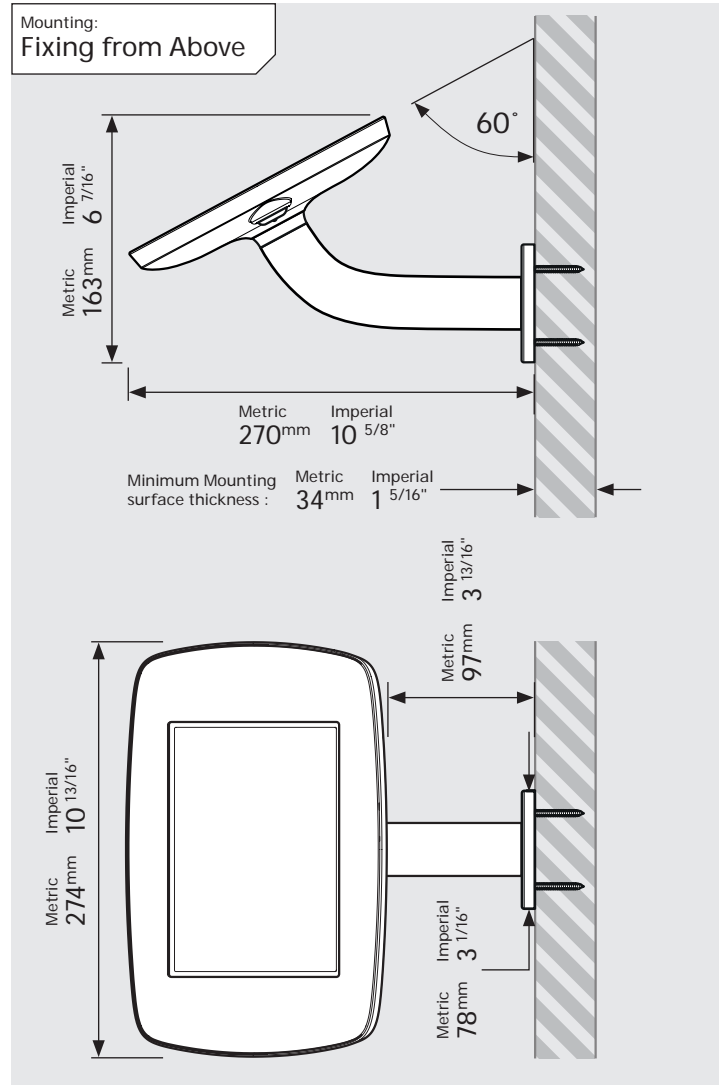

PRODUCT DATA SHEET - BOUNCEPAD BRANCH

Case: Mini Arm: Branch Mounting: Fixing from Below
 Fixing from Above Packaged weight: 1.71kg Colour: White
 Black

PRODUCT DATA SHEET - BOUNCEPAD BRANCH

Case: Midi
Arm: Branch
Mounting: Fixing from Below
Fixing from Above
Packaged weight: 1.89kg
Colour: White
 Black

PRODUCT DATA SHEET - BOUNCEPAD BRANCH

Case:	Arm:	Mounting:	Packaged weight:	Colour:
Maxi	Branch	Fixing from Below	2.12kg	White Black
		Fixing from Above		

PRODUCT DATA SHEET - BOUNCEPAD BRANCH

Case: Mega
Arm: Branch
Mounting: Fixing from Below
Package weight: 2.51kg
Colour: White
 Black