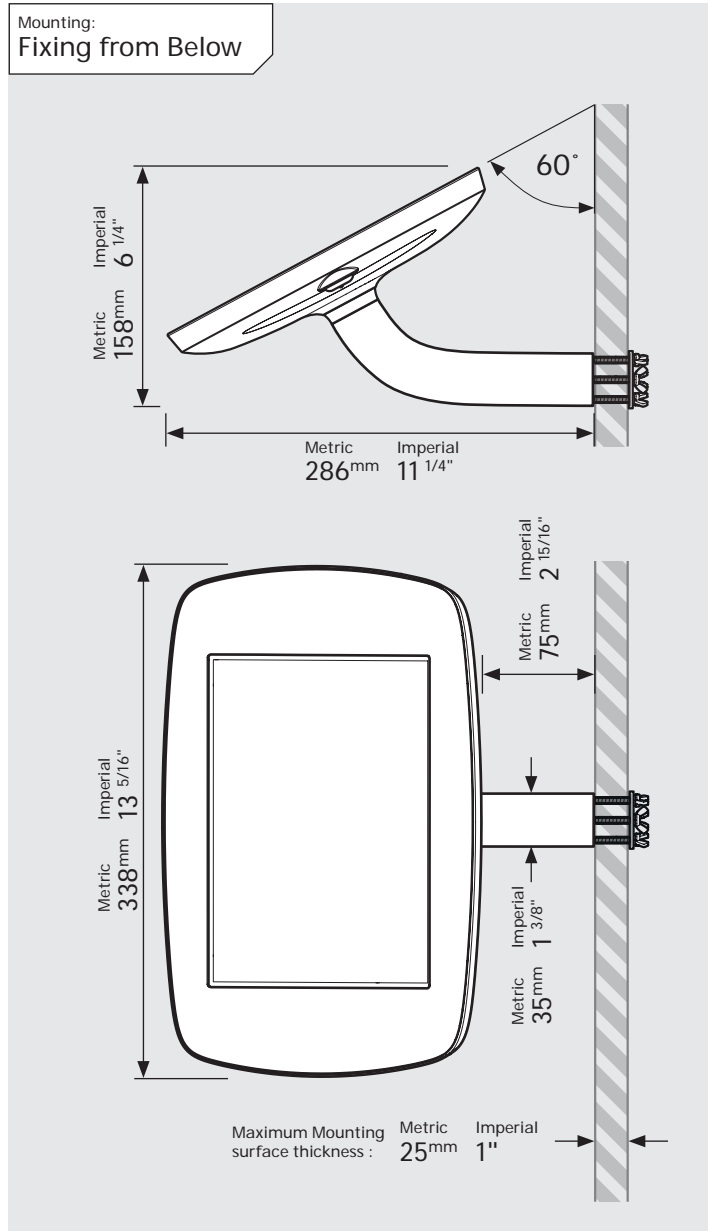

PRODUCT DATA SHEET - BOUNCEPAD BRANCH

Case: Mini Arm: Branch Mounting: Fixing from Below
 Fixing from Above Packaged weight: 1.71kg Colour: White
 Black

PRODUCT DATA SHEET - BOUNCEPAD BRANCH

Case: Midi
Arm: Branch
Mounting: Fixing from Below
Fixing from Above
Packaged weight: 1.89kg
Colour: White
 Black

PRODUCT DATA SHEET - BOUNCEPAD BRANCH

Case:	Arm:	Mounting:	Packaged weight:	Colour:
Maxi	Branch	Fixing from Below	2.12kg	White Black
		Fixing from Above		

PRODUCT DATA SHEET - BOUNCEPAD BRANCH

Case: Mega
Arm: Branch
Mounting: Fixing from Below
Package weight: 2.51kg
Colour: White
 Black

Fixing from Above