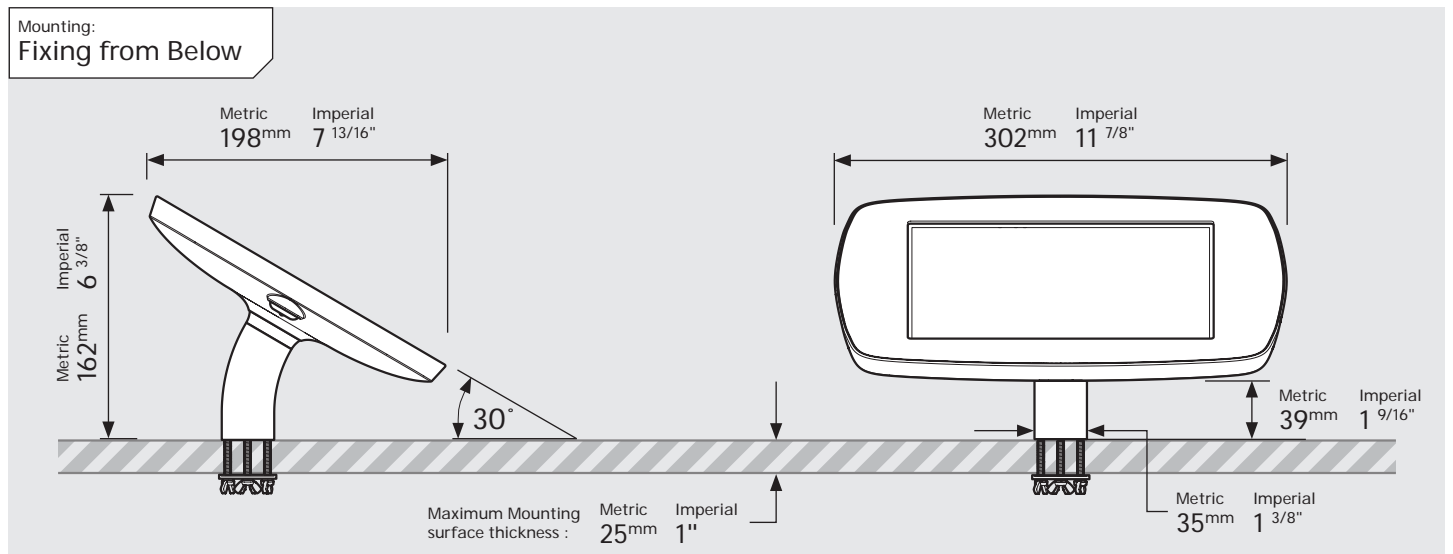

PRODUCT DATA SHEET - BOUNCEPAD DESK

bouncepad®

Case:	Arm:	Mounting:	Packaged weight:	Colour:
Midi	Desk	Fixing from below	1.84kg	White Black
		Fixing from Above