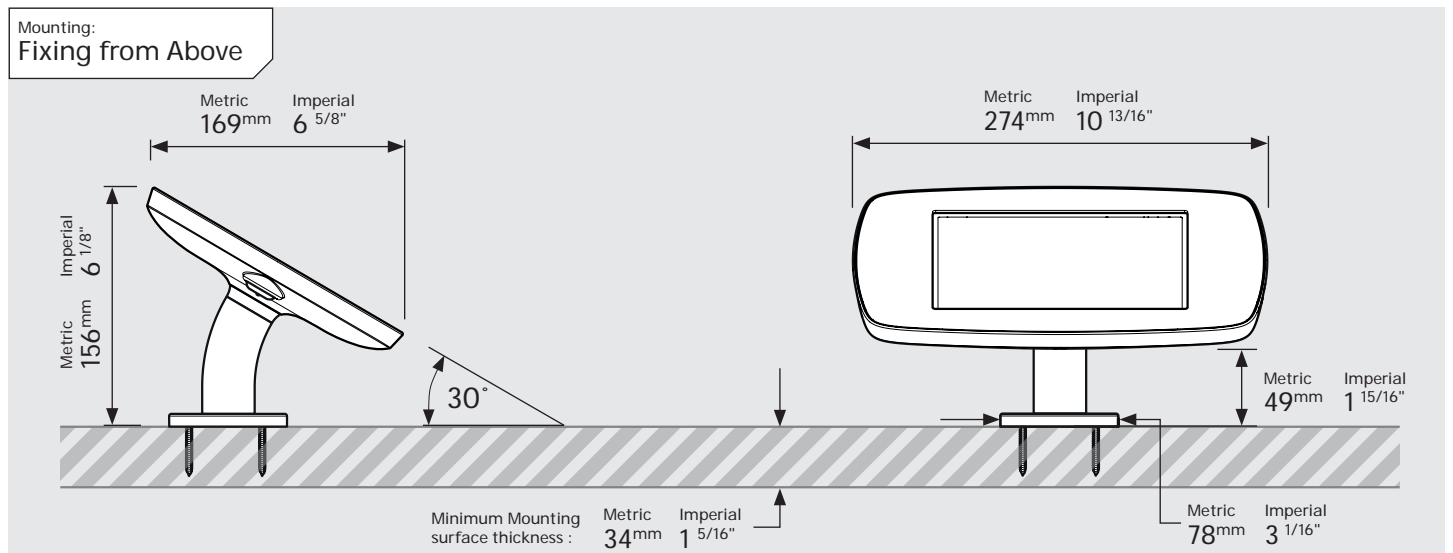

# PRODUCT DATA SHEET - BOUNCEPAD DESK

**bouncepad**<sup>®</sup>

Case: Mini    Arm: Desk    Mounting: Fixing from below  
 Fixing from Above    Packaged weight: 1.66kg    Colour: White  
 Black