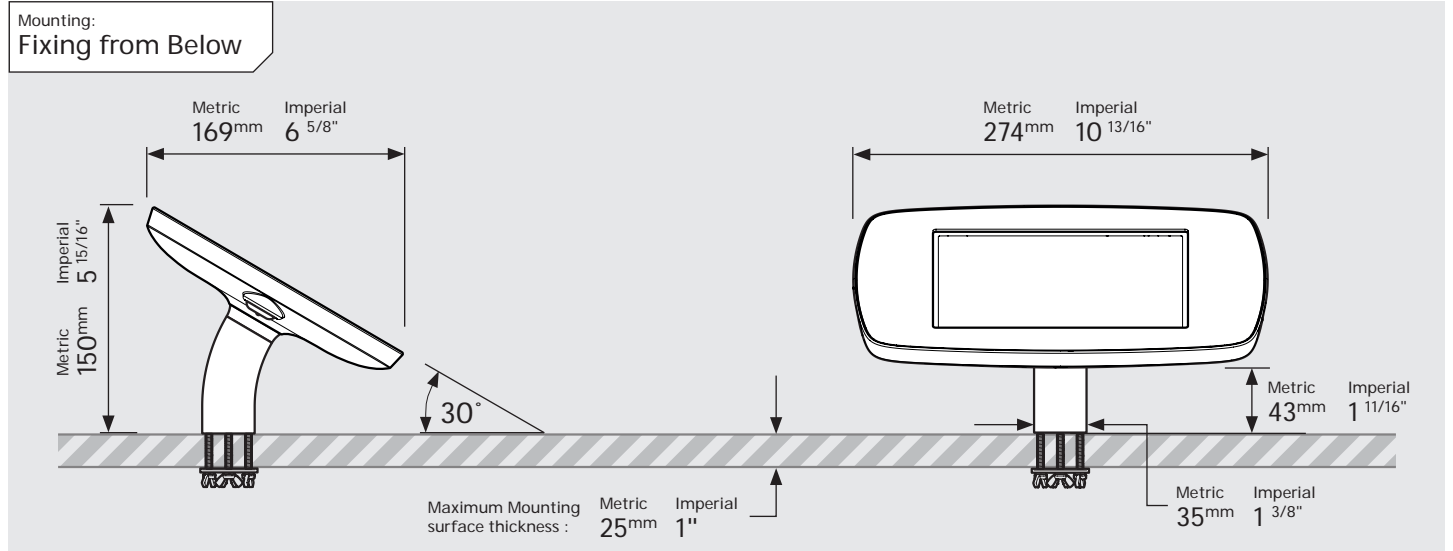

# PRODUCT DATA SHEET - BOUNCEPAD DESK

**bouncepad**<sup>®</sup>

Case: Mini    Arm: Desk    Mounting: Fixing from below  
 Fixing from Above    Packaged weight: 1.66kg    Colour: White  
 Black