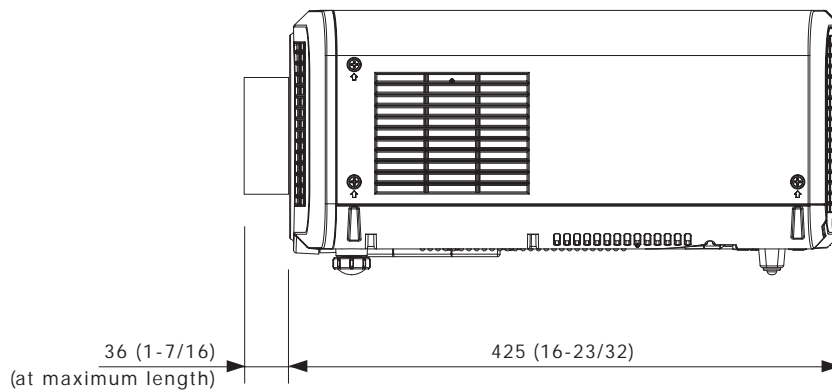

**NOTE:** Please read the projector’s instruction manual for throw distances.  
Weights and dimensions shown are approximate. Specifications subject to change without notice.

unit : mm (inch)  
**NOTE:** This illustration is not drawn to scale.

Zoom lens

The illustration shows the lens attached to the projector.

[GROUP A]

PT-EZ570 series: PT-EZ570/EZ570L/EW630/EW630L/EX600/EX600L/EW530/EW530L/EX500/EX500L

[GROUP B]

PT-EZ580 series: PT-EZ580/EZ580L/EW640/EW640L/EX610/EX610L/EW540/EW540L/EX510/EX510L  
 PT-EZ770Z series: PT-EZ770Z/EZ770ZL/EW730Z/EW730ZL/EX800Z/EX800ZL

[GROUP C]

PT-MZ670 series: PT-MZ670/MZ670L/MZ570/MZ570L/MW630/MW630L/MW530/MW530L  
 PT-MZ770 series: PT-MZ770/MZ770L/MW730/MW730L

NOTE: Please read the projector's instruction manual for throw distances.  
 Weights and dimensions shown are approximate. Specifications subject to change without notice.

unit : mm (inch)  
 NOTE: This illustration is not drawn to scale.