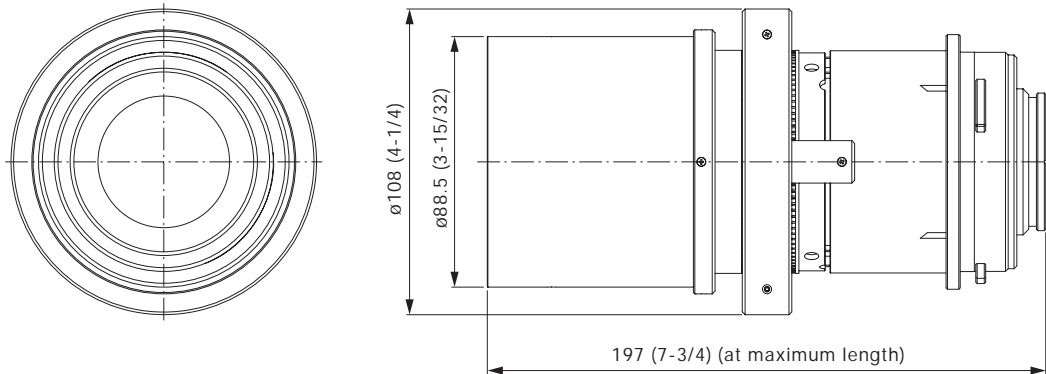

**Specifications**

F value:	1.8 – 2.3
Focal distance (f):	45.6 mm – 73.8 mm
Throw ratio:	WUXGA 2.8 - 4.6:1 for PT-MZ770/MZ670/MZ570/EZ770Z (16:10 aspect ratio) WXGA 2.8 - 4.6:1 for PT-MW730/MW630/MW530/EW730Z (16:10 aspect ratio) XGA 2.8 - 4.6:1 for PT-EX800Z (4:3 aspect ratio)
Dimensions (W × H × D):	108 × 108 × 197*1 mm (4-1/4 × 4-1/4 × 7-3/4*1 inches)
Weight:	Approx. 1.18 kg*2 (2.6 lbs*2)
Applicable projector:	[GROUP A] PT-EZ570 series: PT-EZ570/EZ570L/EW630/EW630L/EX600/EX600L/EW530/EW530L/EX500/EX500L  [GROUP B] PT-EZ580 series: PT-EZ580/EZ580L/EW640/EW640L/EX610/EX610L/EW540/EW540L/EX510/EX510L PT-EZ770Z series: PT-EZ770Z/EZ770ZL/EW730Z/EW730ZL/EX800Z/EX800ZL  [GROUP C] PT-MZ670series: PT-MZ670/MZ670L/MZ570/MZ570L/MW630/MW630L/MW530/MW530L PT-MZ770series: PT-MZ770/MZ770L/MW730/MW730L

\*1 At maximum length.

\*2 Average value. May dif fer depending on the actual unit.

The throw ratio is an approximate value calculated by dividing the screen width by the projection distance.

**Dimensions**

**NOTE:** Please read the projector’s instruction manual for throw distances.  
Weights and dimensions shown are approximate. Specifications subject to change without notice.

unit : mm (inch)  
**NOTE:** This illustration is not drawn to scale.