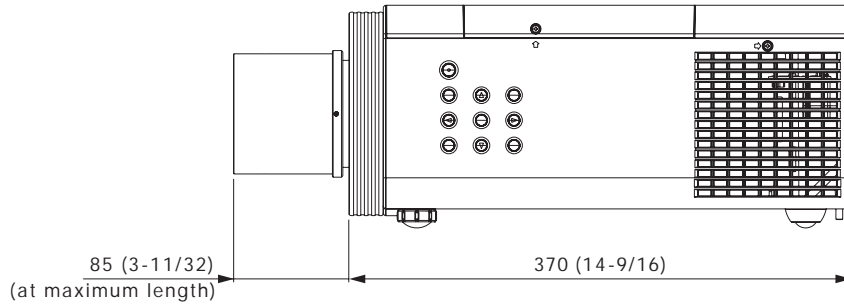

Zoom lens

The illustration shows the lens attached to the projector.

[GROUP A]

PT-EZ570 series: PT-EZ570/EZ570L/EW630/EW630L/EX600/EX600L/EW530/EW530L/EX500/EX500L