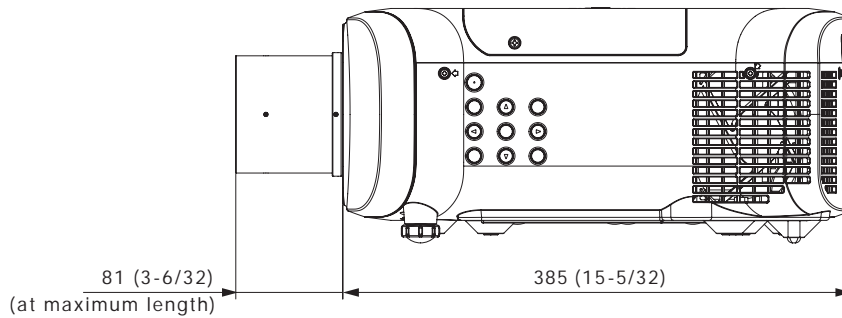

\*1 At maximum length.

\*2 Average value. May dif fer depending on the actual unit.

The throw ratio is an approximate value calculated by dividing the screen width by the projection distance.

**Dimensions**

**NOTE:** Please read the projector’s instruction manual for throw distances.  
Weights and dimensions shown are approximate. Specifications subject to change without notice.

unit : mm (inch)  
**NOTE:** This illustration is not drawn to scale.

Zoom lens

The illustration shows the lens attached to the projector.

[GROUP A]

PT-EZ570 series: PT-EZ570/EZ570L/EW630/EW630L/EX600/EX600L/EW530/EW530L/EX500/EX500L

[GROUP B]

PT-EZ580 series: PT-EZ580/EZ580L/EW640/EW640L/EX610/EX610L/EW540/EW540L/EX510/EX510L  
 PT-EZ770Z series: PT-EZ770Z/EZ770ZL/EW730Z/EW730ZL/EX800Z/EX800ZL

unit : mm (inch)  
 NOTE: This illustration is not drawn to scale.