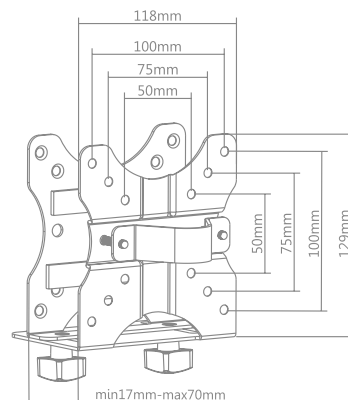

ICY BOX IB-MSA102-VM

VESA® mounted miniPC holder with
VESA® 75x75 / 100x100 support

Key features

- Perfect for Intel® NUC, Mac mini® and most miniPC
- Saves more space for your working area
- Can be attached to almost any standard VESA® 75x75 and 100x100 mm monitor mounting bracket
- Can be used at the pole of a monitor stand, VESA® plate or at a desktop

Packing content

IB-MS102-VM, safety strap, set of screws, quick installation guide

A bracket on the bracket

The miniPC holder IB-MSA102-VM is an optional accessory that is ideal for use with the monitor holders of ICY BOX. The bracket easily connects to any VESA® 75x75 / 100x100 bracket. Thanks to the adjustable mounting, miniPCs with a thickness of 17 mm up to 70 mm can be securely mounted and used.

Technical data

Model	IB-MSA102-VM
Article no.	60270
EAN code	4250078165965
Brand	ICY BOX
Colour	Black
Material	Steel
VESA® support	75x75 / 100x100
Adjustable width	17-70 mm
Max. supported weight	5 kg
Supports	Intel® NUC, Mac mini® and most miniPC

Packing unit: 12 pcs./carton
Total weight: 9.7 kg/carton
Gross weight: (with packing): 0.762 kg
Net weight: 0.640 kg

Dimension/Carton: 370x280x305 mm
Dimension (with packing): 132x178x100 mm
Dimension of article: 70x118x129 mm
Country of Origin: China