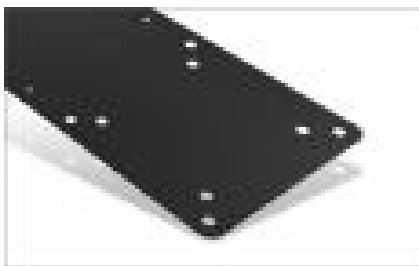

## A bracket on the bracket

The ICY BOX Intel® NUC holder IB-MSA103-VM is an optional accessory that is ideal for use with ICY BOX monitor stands. The tray attaches easily to any standard VESA 75x 75 / 100x100 mm mounting bracket. So whether desk mount or wall mount, it all accommodates perfectly into your working environment and easily offers an ergonomic workstation at home or in the office.

## ICY BOX **IB-MSA103-VM**

VESA® mounted Intel® NUC holder with VESA® 75x75/100x100 support

### Good resting place

The ICY BOX Intel® NUC holder is a convenient extension panel designed to expand the available VESA mount behind the monitor.