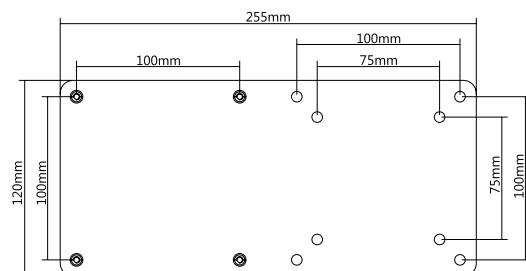

ICY BOX IB-MSA103-VM

VESA® mounted Intel® NUC holder
with VESA® 75x75/100x100 support

Key features

- Enables mounting of the Intel® NUC with a display at a monitor stand simultaneously
- Saves more space for your working area
- Can be attached to almost any standard VESA® 75x75 and 100x100 mm monitor mounting bracket

Packing content

IB-MSA103-VM, set of screws, quick installation guide

A bracket on the bracket

The ICY BOX Intel® NUC holder IB-MSA103-VM is an optional accessory that is ideal for use with ICY BOX monitor stands. The tray attaches easily to any standard VESA 75x 75 / 100x100 mm mounting bracket. So whether desk mount or wall mount, it all accommodates perfectly into your working environment and easily offers an ergonomic workstation at home or in the office.

Technical data

Model	IB-MSA103-VM
Article no.	60271
EAN code	4250078165972
Brand	ICY BOX
Colour	Black
Material	Steel
VESA® support	75x75 / 100x100
Max. miniPC weight	3 kg
Supports	Intel® NUC