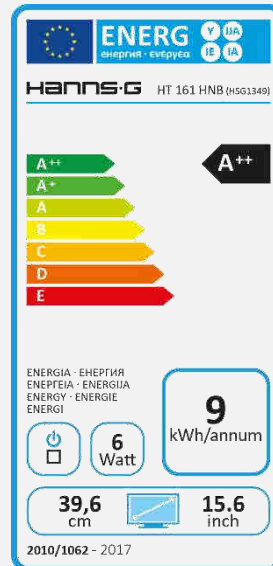

## TOUCH DISPLAY FEATURES

10 Point  
 Touch

7H  
 Surface

USB  
 Link

Adj  
 Stand

Display Size	39,62cm / 15.6" Diagonal
Panel Type	TFT – LED Backlight
Aspect Ratio	16:9
Resolution (H x V)	1366 x 768
Brightness	220 cd/m <sup>2</sup> (Panel) – 194 cd/m <sup>2</sup> (Monitor)
Contrast (Typ.)	500:1 (Typical)
Contrast (Active)	40.000.000:1 (Active)
Viewing Angle L/R; U/D	110° H / 85° V (CR >5) – 90° H / 65° V (CR >10)
Response Time	12 msec (Typ)
Pixel Pitch	0,252 (H) x 0,252 (V) mm
Touch Type	Projected Capacitive Type – 10 Point Touch
Display Colors	262K Colors
Horizontal Frequency	30 – 61 kHz
Vertical Frequency	56 – 75 Hz
Max Display Frequency	1366 x 768 @ 60Hz
Input 1	D-Sub (VGA)
Input 2	HDMI
Input 3	USB (for Touch function)
Built-in Speakers	Yes 1W x 2; Earphone (Audio Out)
Power Consumption	On: 10W; Stand-by: ≤0,5W; Off: ≤0,5W
AC Power Range	External Power Supply Input: AC 100 ~ 240 Volt; 50 ~ 60 Hz Output: 12V – 3A
Product Dimensions	379,2 x 36,8 x 248,6 mm (W x D x H)
Packing Dimensions	453 x 86 x 390 (W x D x H)
Net / Gross Weight	1,32 Kgs / 2,36 Kgs
Bezel & Color Plan	Bezel Arm/ Base: Texture; Rear Cover - Texture

VESA Mounting	75 x 75 mm
Monitor Stand	Smart Adjustable Stand ("book" type)
Tilt / Kensington Lock	15° ~ 50° / Yes
Display Protection	Thickness 0,83 mm
Hardness / Transmittance	≥7H Toughened hard panel surface / ≥90%
Controls	Menü, Bri (+), Vol (-), Input/Enter, Power
Color	Warm, Natural, Cool, User Mode
Preset Mode	PC, Movie, Game Modes
On Screen Display	15 OSD Languages
Accessory	Power Supply; HDMI Cable (1,5m); USB Cable; Warranty Card; Quick Start Guide

Supplier's Name	HANNSpree
Model Name	HT161HNB
Energy Efficiency Class	A++
Screen Size (Centimetres)	39,62
Screen Size (Inches)	15,60
On mode power Consumption (W)	6
Annual Energy Consumption* (kWh)	9
Standby-mode Power Consumption (W)	0,22
Off-mode Power Consumption (W)	-
Screen Resolution	1366 x 768