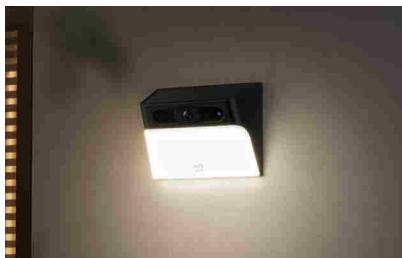

3-Step Installation in Under 5 Minutes

Stick, Light, Watch! Install anywhere in 5 minutes, no wiring involved, and no further maintenance required.

Light Up Your Life With Smart Illumination

The light turns on and off via manual, motion, and Amazon Alexa and the Google Voice Assistant activation. Choose the options that suit you and make your everyday lighting worry free.

Capture Every Detail

Live streams and recordings are in full 2K HD detail, so it's easy to see every detail. Color Night Vision ensures recordings are vivid and sharp.

Motion Activated Light

The light turns on automatically when you pass by. Motion activation can be turned on or off at any time.

Protect Your Family with Smart Detection

The PIR sensors provide 120° of customizable detection, with motion zones to fine-tune the focus areas. If something is detected, take action and sound the 105 dB siren with bright lights as an alarm to deter burglars and trespassers.