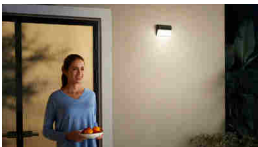

IP65 Weather Resistance

100% Wireless Forever Power* Solar Charging

The built-in battery provides up to 60 days of battery life in energy-saving mode, while 2 hours of solar charging gives over a day of power for the camera.

3-Step Installation in Under 5 Minutes

Stick, Light, Watch! Install anywhere in 5 minutes, no wiring involved, and no further maintenance required.

Light Up Your Life With Smart Illumination

The light turns on and off via manual, motion, and Amazon Alexa and the Google Voice Assistant activation. Choose the options that suit you and make your everyday lighting worry free.

Capture Every Detail

Live streams and recordings are in full 2K HD detail, so it's easy to see every detail. Color Night Vision ensures recordings are vivid and sharp.

Motion Activated Light

The light turns on automatically when you pass by. Motion activation can be turned on or off at any time.

Protect Your Family with Smart Detection

The PIR sensors provide 120° of customizable detection, with motion zones to fine-tune the focus areas. If something is detected, take action and sound the 105 dB siren with bright lights as an alarm to deter burglars and trespassers.